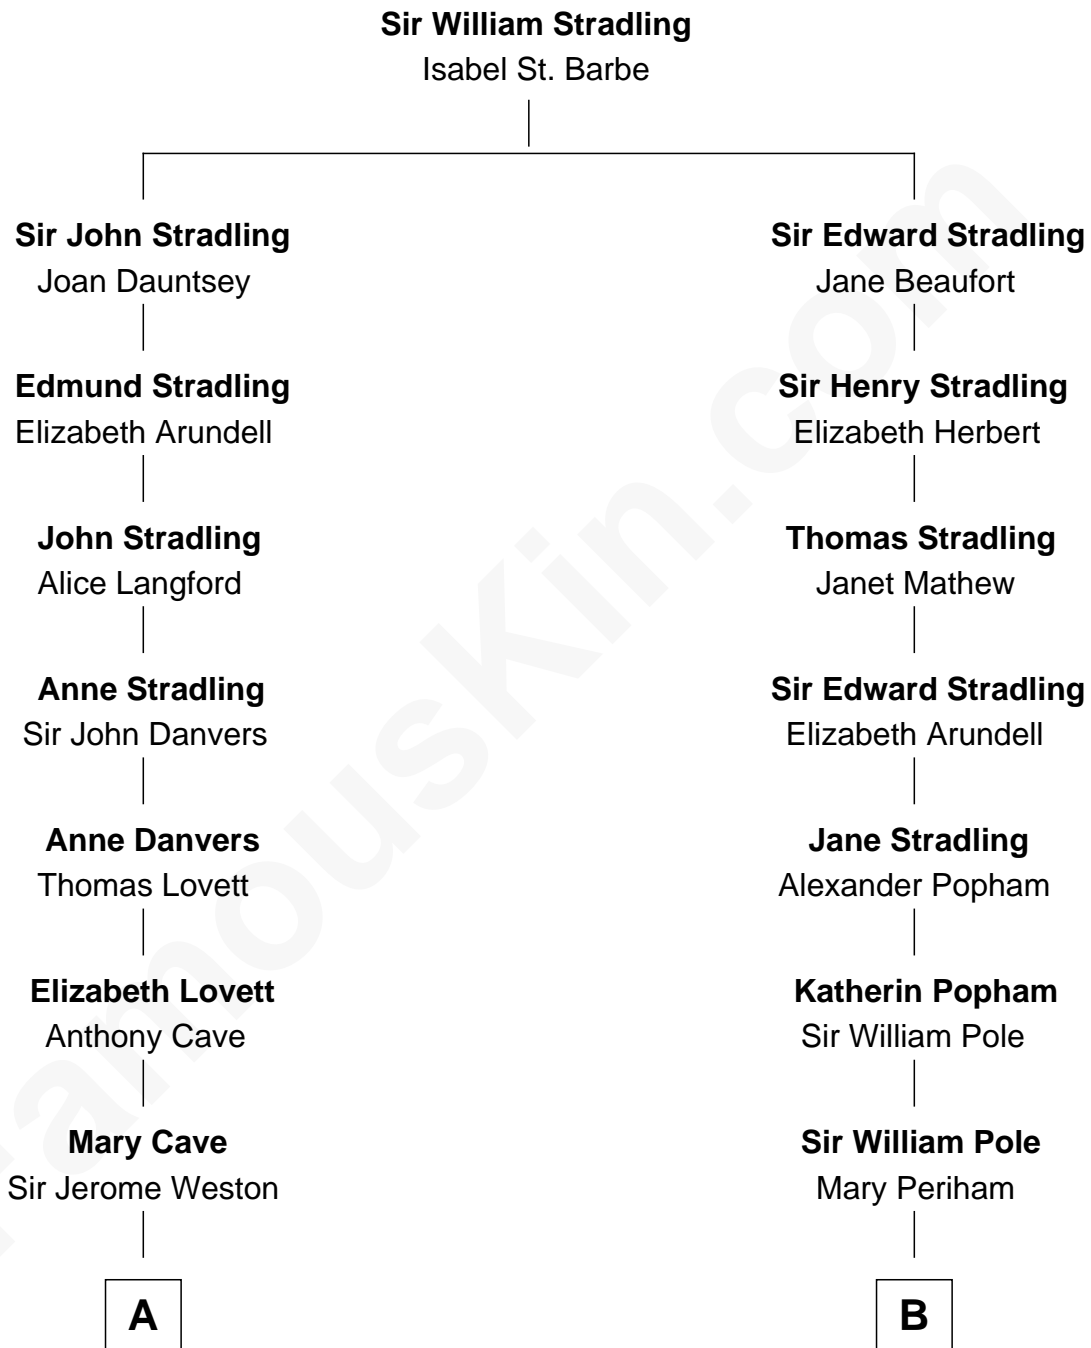

# FamousKin.com Relationship Chart of

**Amy Adams**  
Movie Actress

17th cousin 4 times removed of

**John Kerry**  
68th U.S. Secretary of State

**C**

—  
**Levi Parley Hammond**

Annie Elizabeth Baer

—  
**Grant Levi Hammond**

Rita Otterbeck

—  
**Colleen Hammond**

Joseph Hugh Hicken

—  
**Kathryn Hicken**

Richard Kent Adams

—  
**Amy Adams**

*Movie Actress*