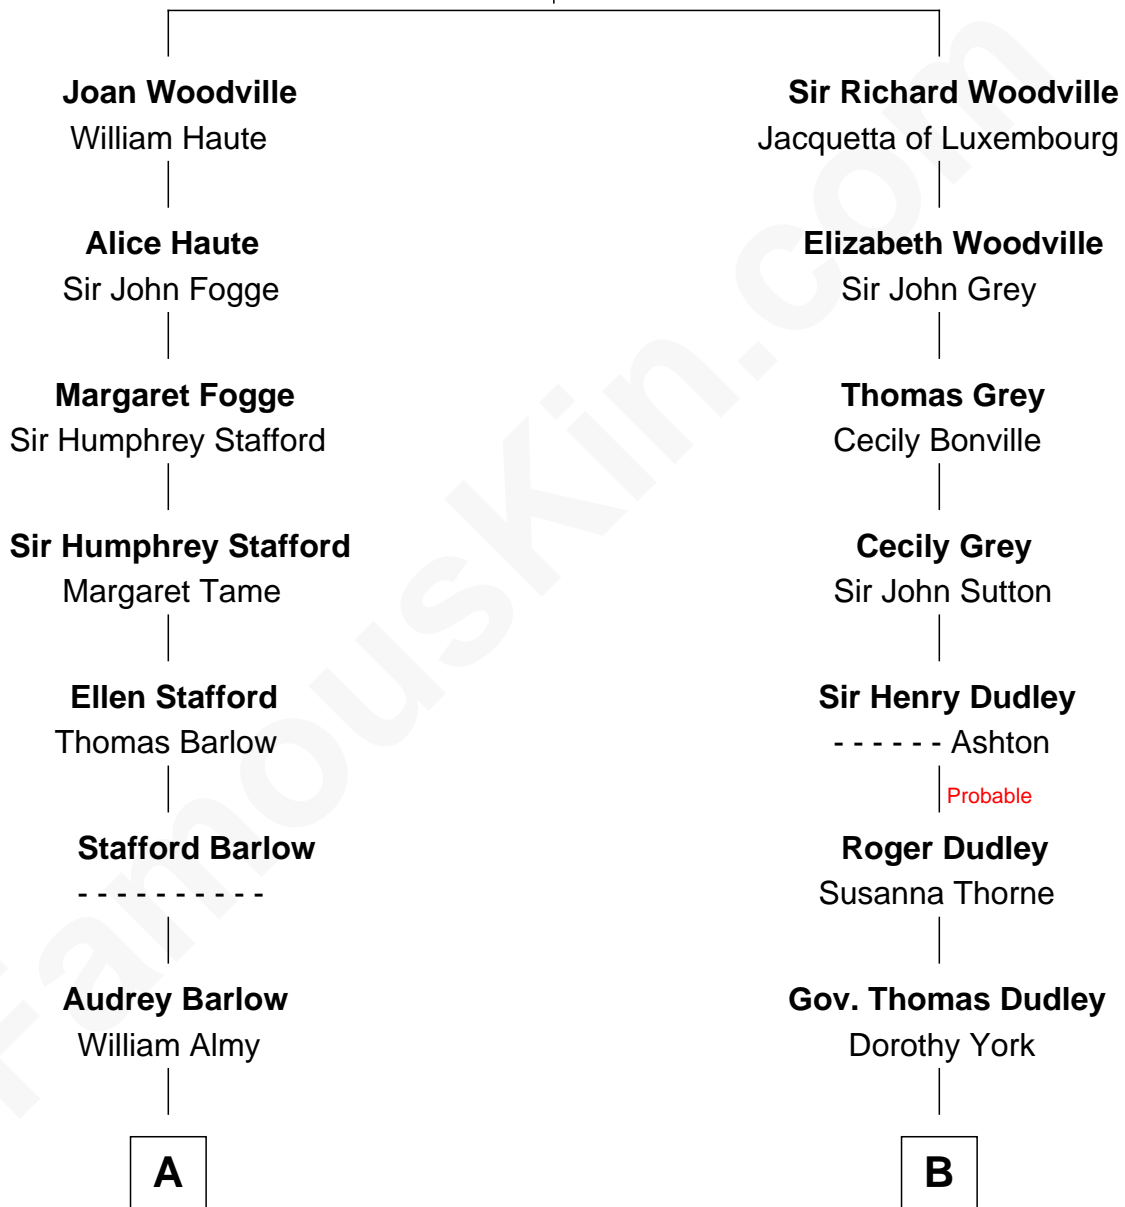

FamousKin.com Relationship Chart of

Amy Adams

Movie Actress

14th cousin 5 times removed of

John Brown

American Abolitionist

Richard Woodville

Joan Bedlisgate

C

—
Colleen Hammond
Joseph Hugh Hicken

—
Kathryn Hicken
Richard Kent Adams

—
Amy Adams
Movie Actress

FamousKin.com