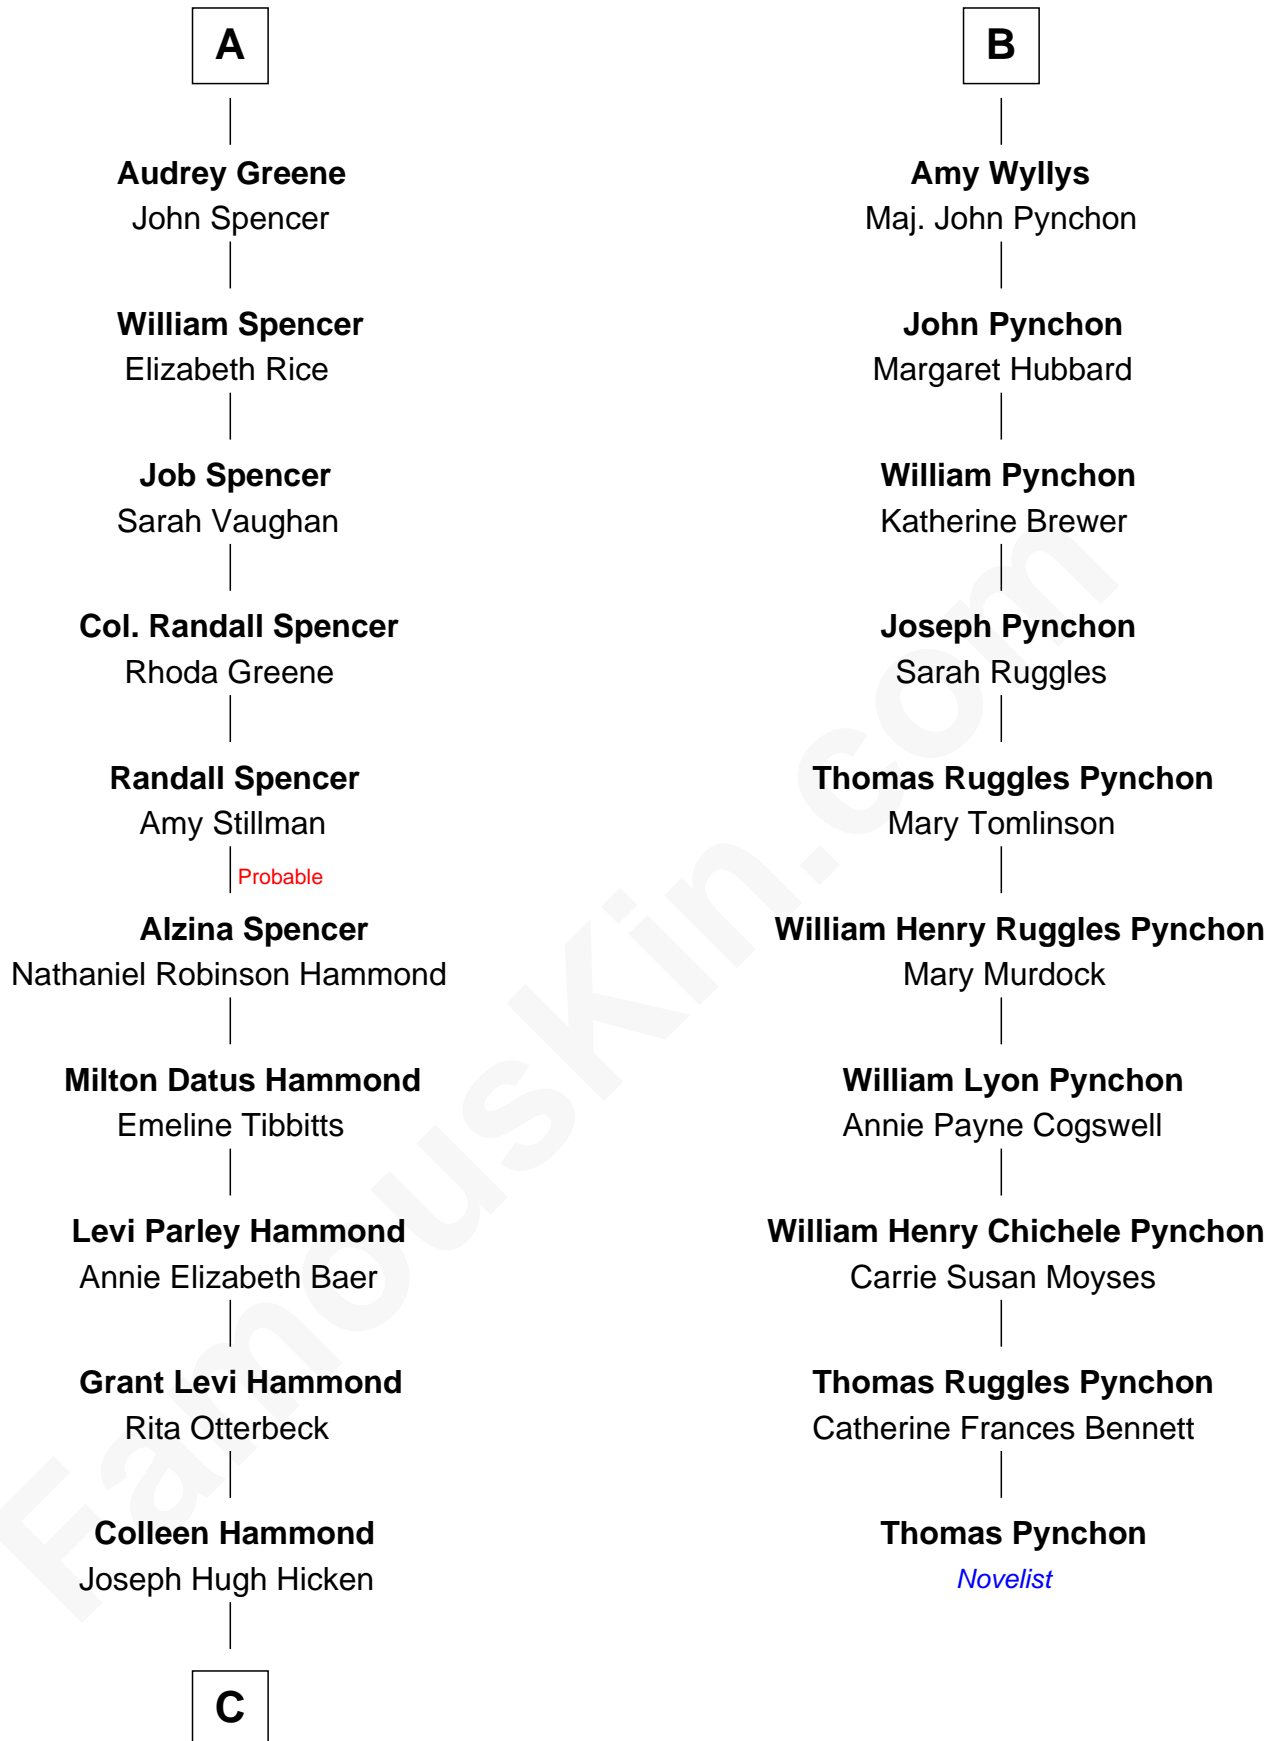

FamousKin.com Relationship Chart of

Amy Adams
Movie Actress

16th cousin 2 times removed of

Thomas Pynchon
American Novelist

Sir Humphrey Stafford
Eleanor Aylesbury

C

Kathryn Hicken
Richard Kent Adams

Amy Adams
Movie Actress

FamousKin.com