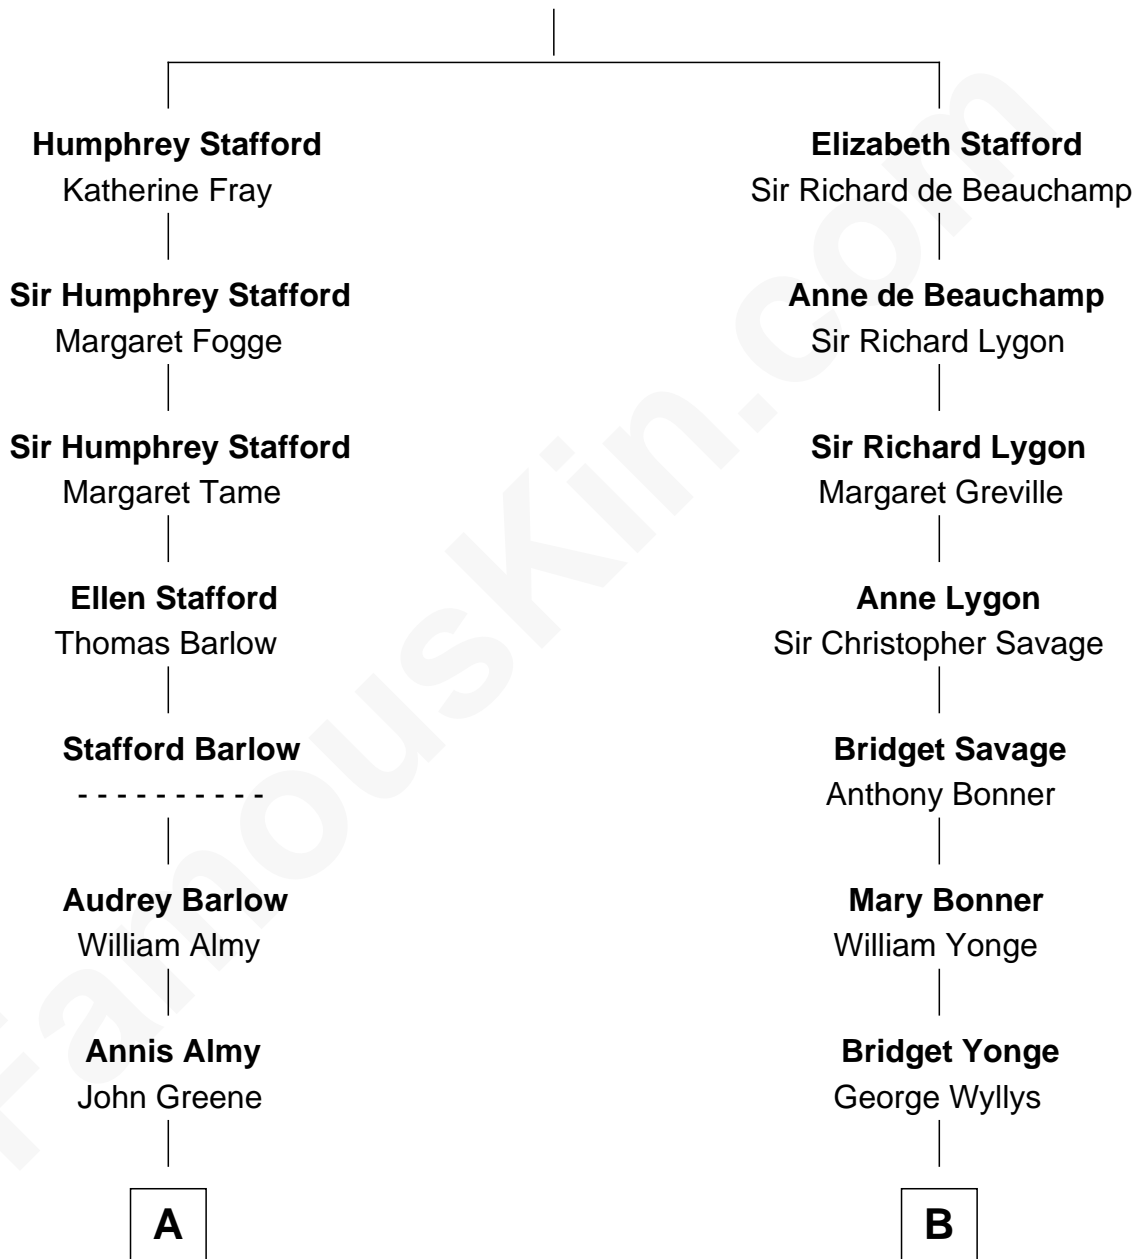

FamousKin.com Relationship Chart of

Amy Adams
Movie Actress

16th cousin 2 times removed of

Thomas Pynchon
American Novelist

Sir Humphrey Stafford
Eleanor Aylesbury

C

Kathryn Hicken
Richard Kent Adams

Amy Adams
Movie Actress

FamousKin.com