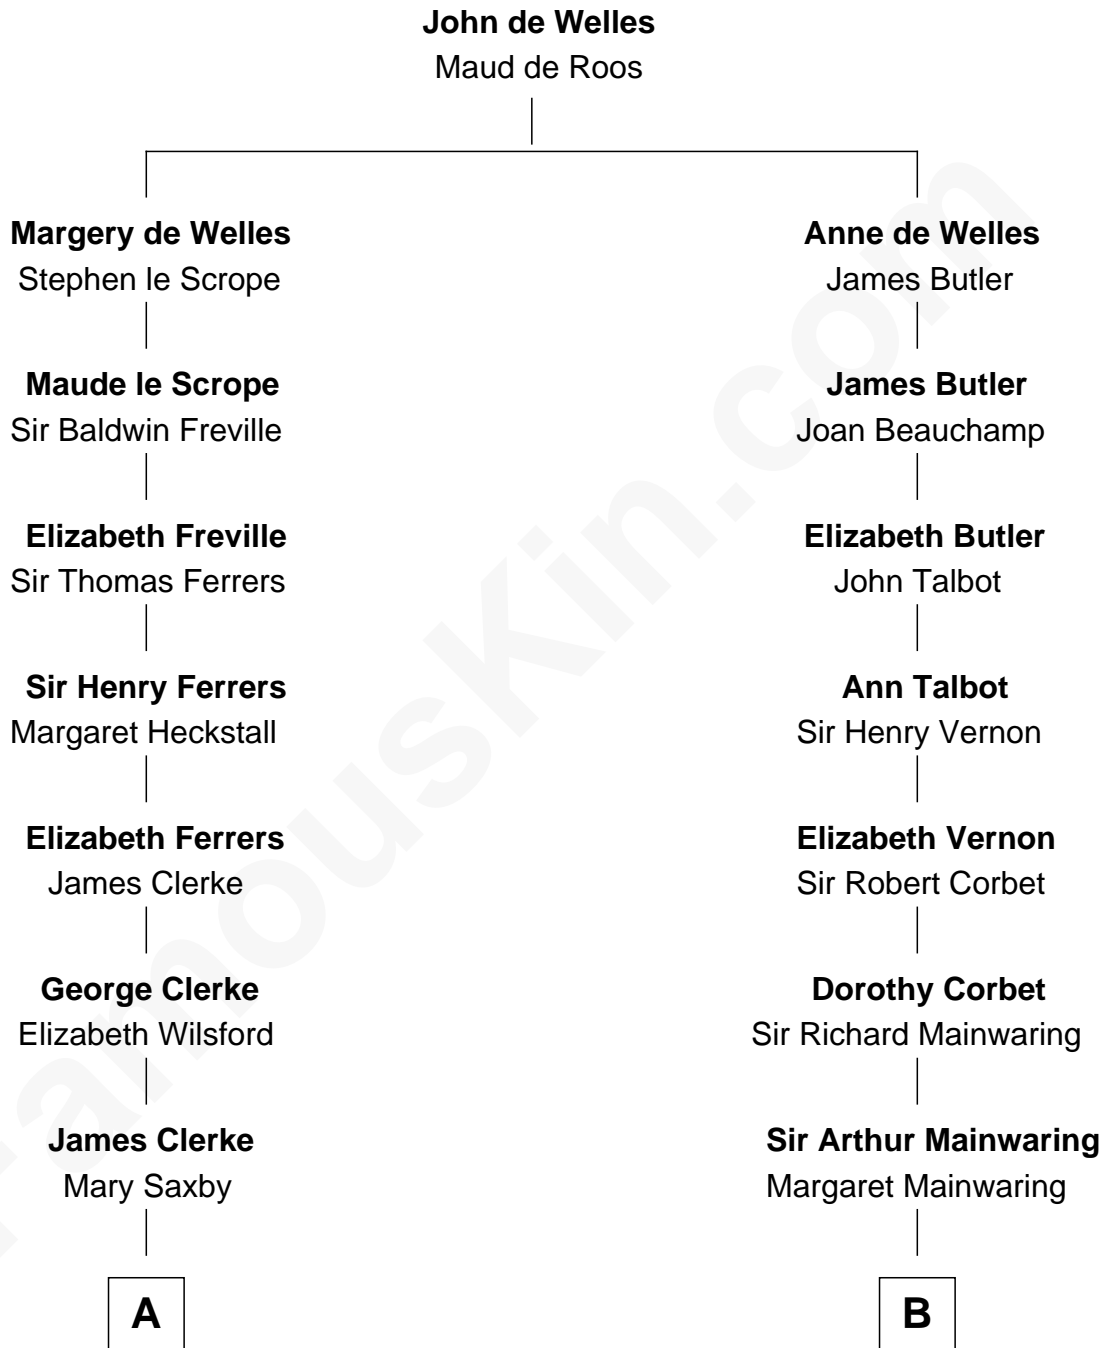

FamousKin.com Relationship Chart of

Amy Adams
Movie Actress

18th cousin 3 times removed of

John Foster Dulles
52nd U.S. Secretary of State

C

Levi Parley Hammond

Annie Elizabeth Baer

Grant Levi Hammond

Allen Macy Dulles

Edith Foster

John Foster Dulles

52nd U.S. Secretary of State