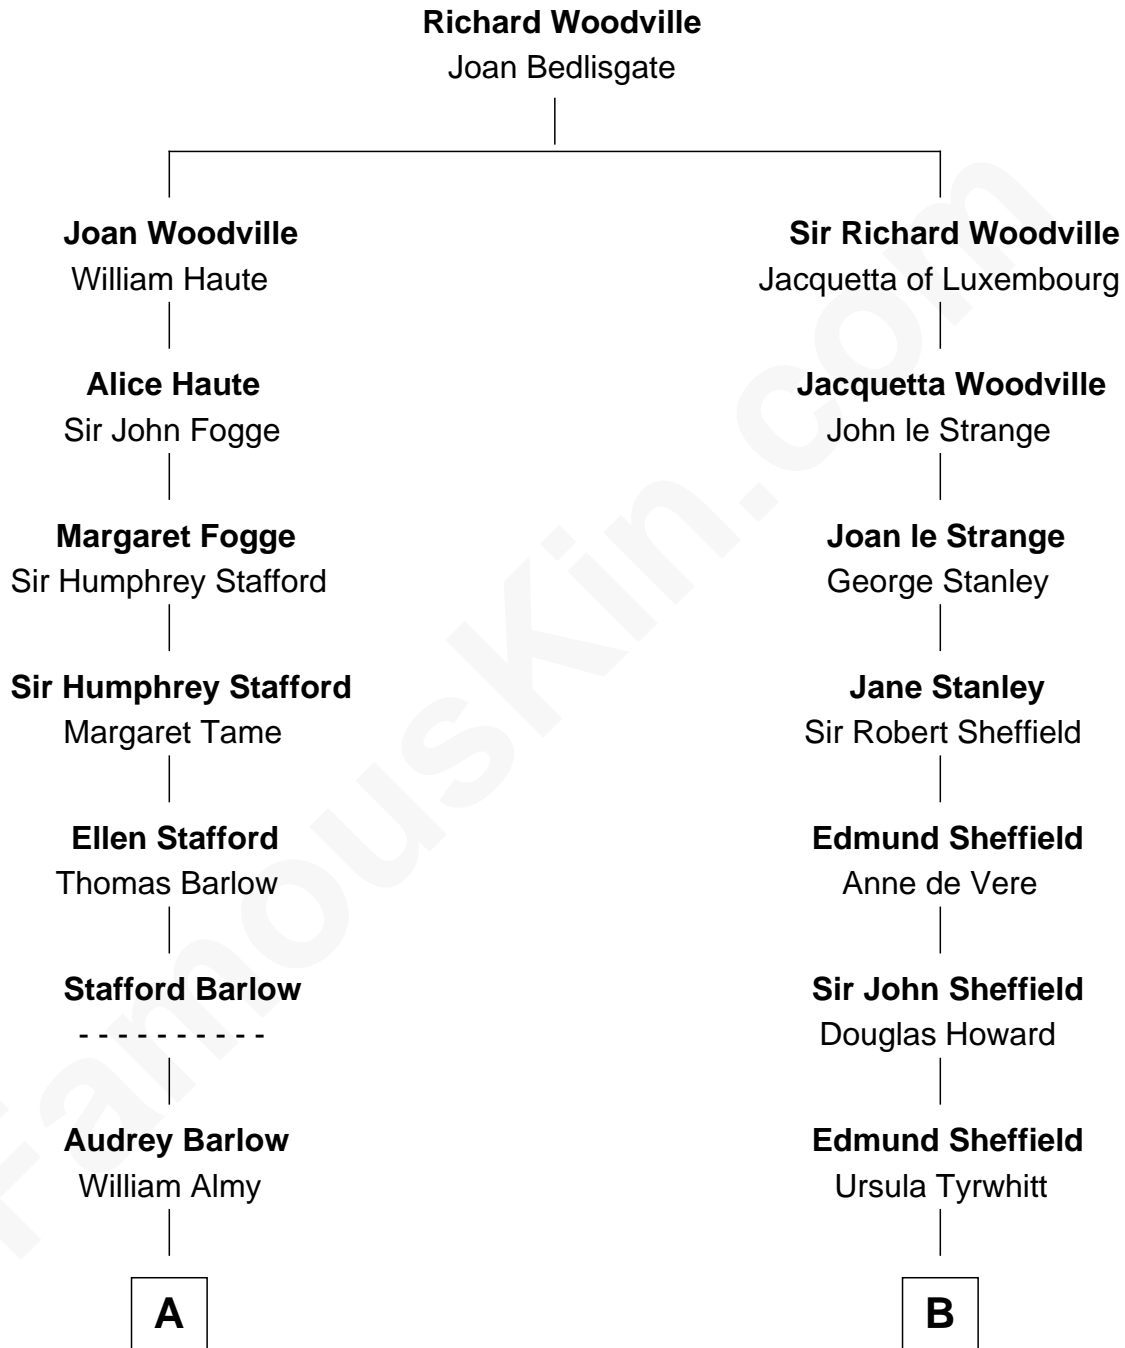

FamousKin.com Relationship Chart of

Amy Adams

Movie Actress

19th cousin 1 time removed of

Ellen DeGeneres

Comedienne and TV Personality

C

Colleen Hammond
Joseph Hugh Hicken

Kathryn Hicken
Richard Kent Adams

Amy Adams
Movie Actress

D

Alfred George DeGeneres
Julia E. Billiu

Elliot Everett DeGeneres
Ruth Elodie Martin

Elliot Everett DeGeneres
Betty Jane Pfeffer

Ellen DeGeneres
Comedienne and TV Personality