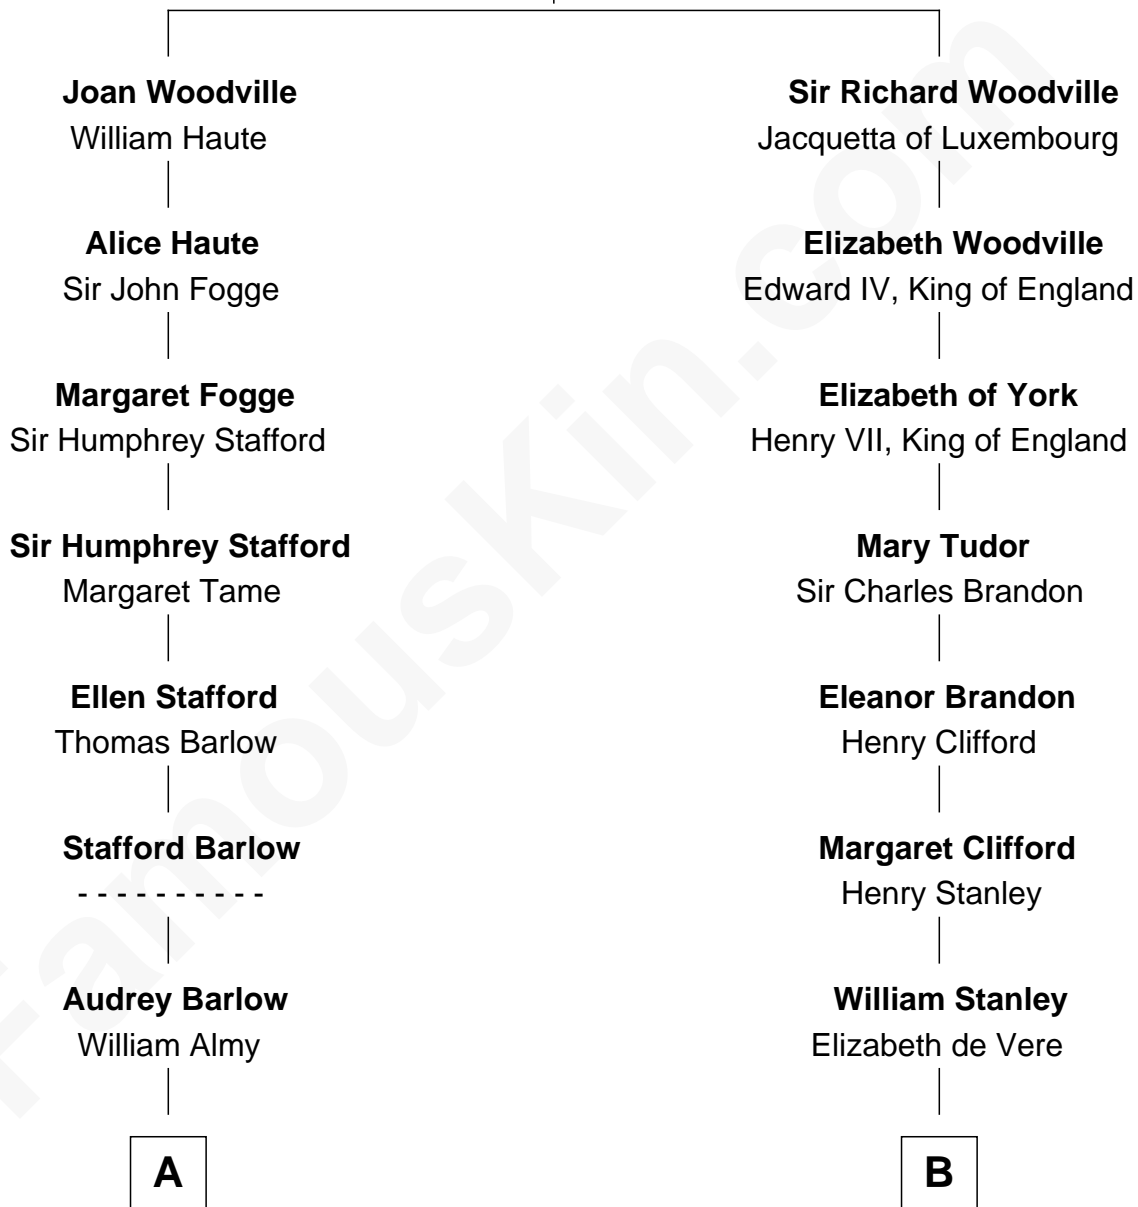

FamousKin.com Relationship Chart of

Amy Adams
Movie Actress

18th cousin 1 time removed of

Guy Ritchie
British Filmmaker

Richard Woodville
Joan Bedlisgate

C

Colleen Hammond
Joseph Hugh Hicken

Kathryn Hicken
Richard Kent Adams

Amy Adams
Movie Actress

D

John Vivian Ritchie
Amber Mary Parkinson

Guy Ritchie
British Filmmaker

FamousKin.com