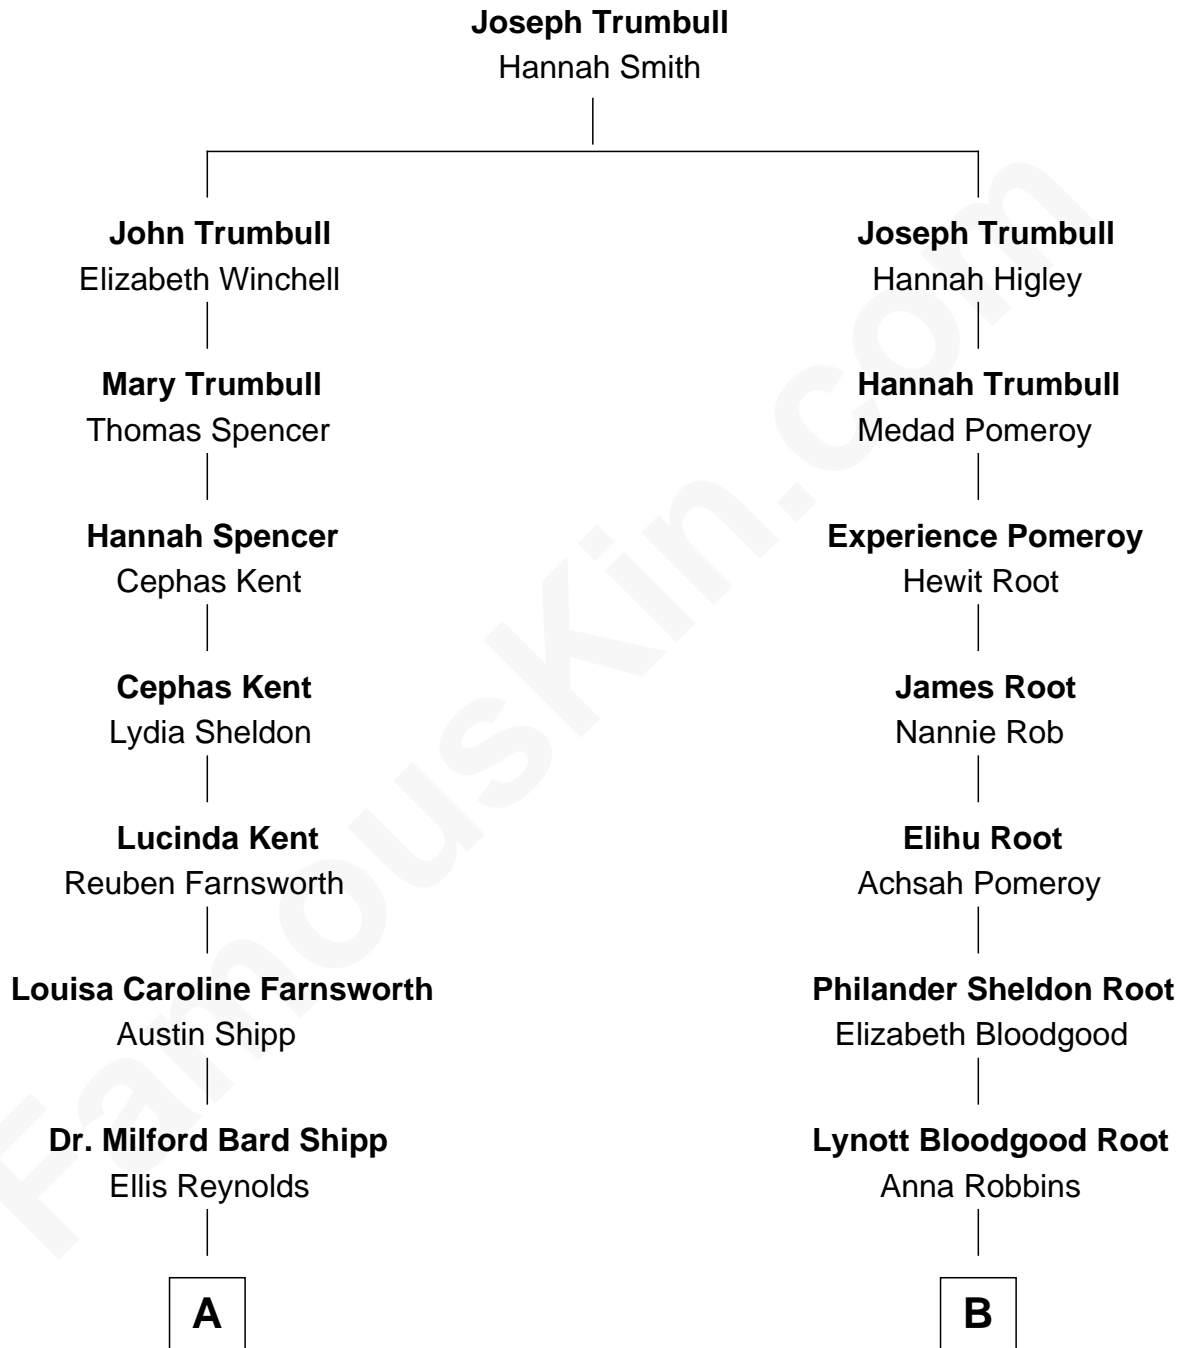

FamousKin.com Relationship Chart of

Amy Adams
Movie Actress

8th cousin 2 times removed of

Henry Luce

Co-Founder of Time, Life, Fortune and Sports Illustrated magazines

A

Olea Shipp
John Hyrum Hill

Olea Lorraine Hill
Frank Ralph Adams

Richard Kent Adams
Kathryn Hicken

Amy Adams
Movie Actress

B

Elizabeth Middleton Root
Henry Winters Luce

Henry Luce
Co-Founder of Time Inc.

FamousKin.com