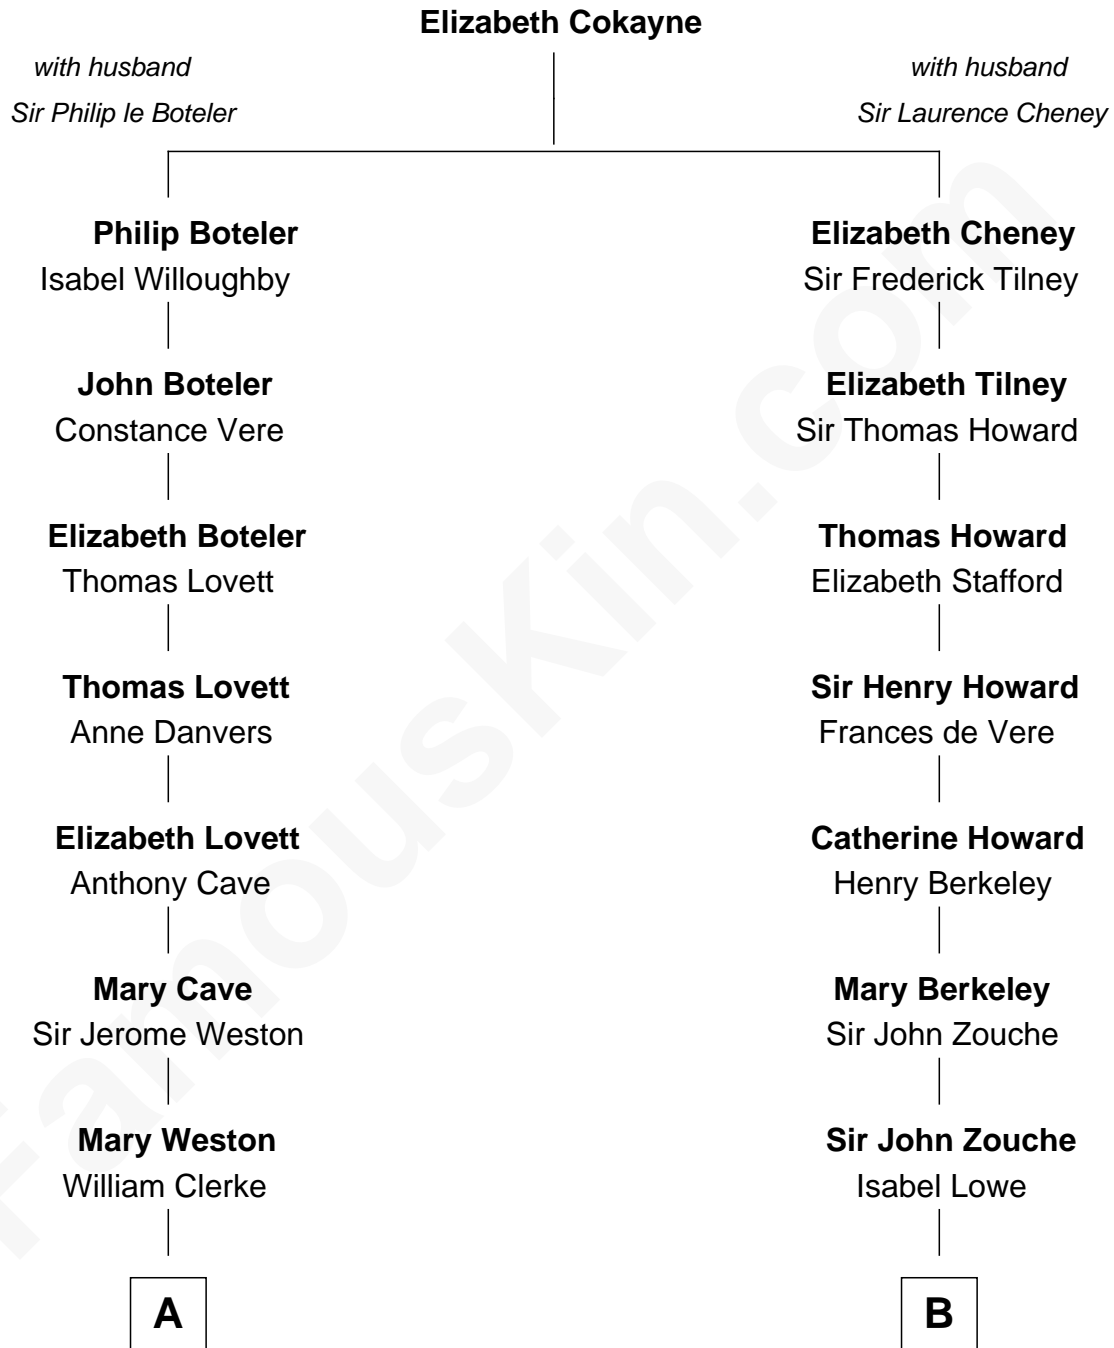

FamousKin.com Relationship Chart of

Amy Adams
Movie Actress

16th cousin 4 times removed of

Thomas Hunt Morgan

Nobel Prize Winner in Physiology or Medicine

C

—
Grant Levi Hammond

Rita Otterbeck