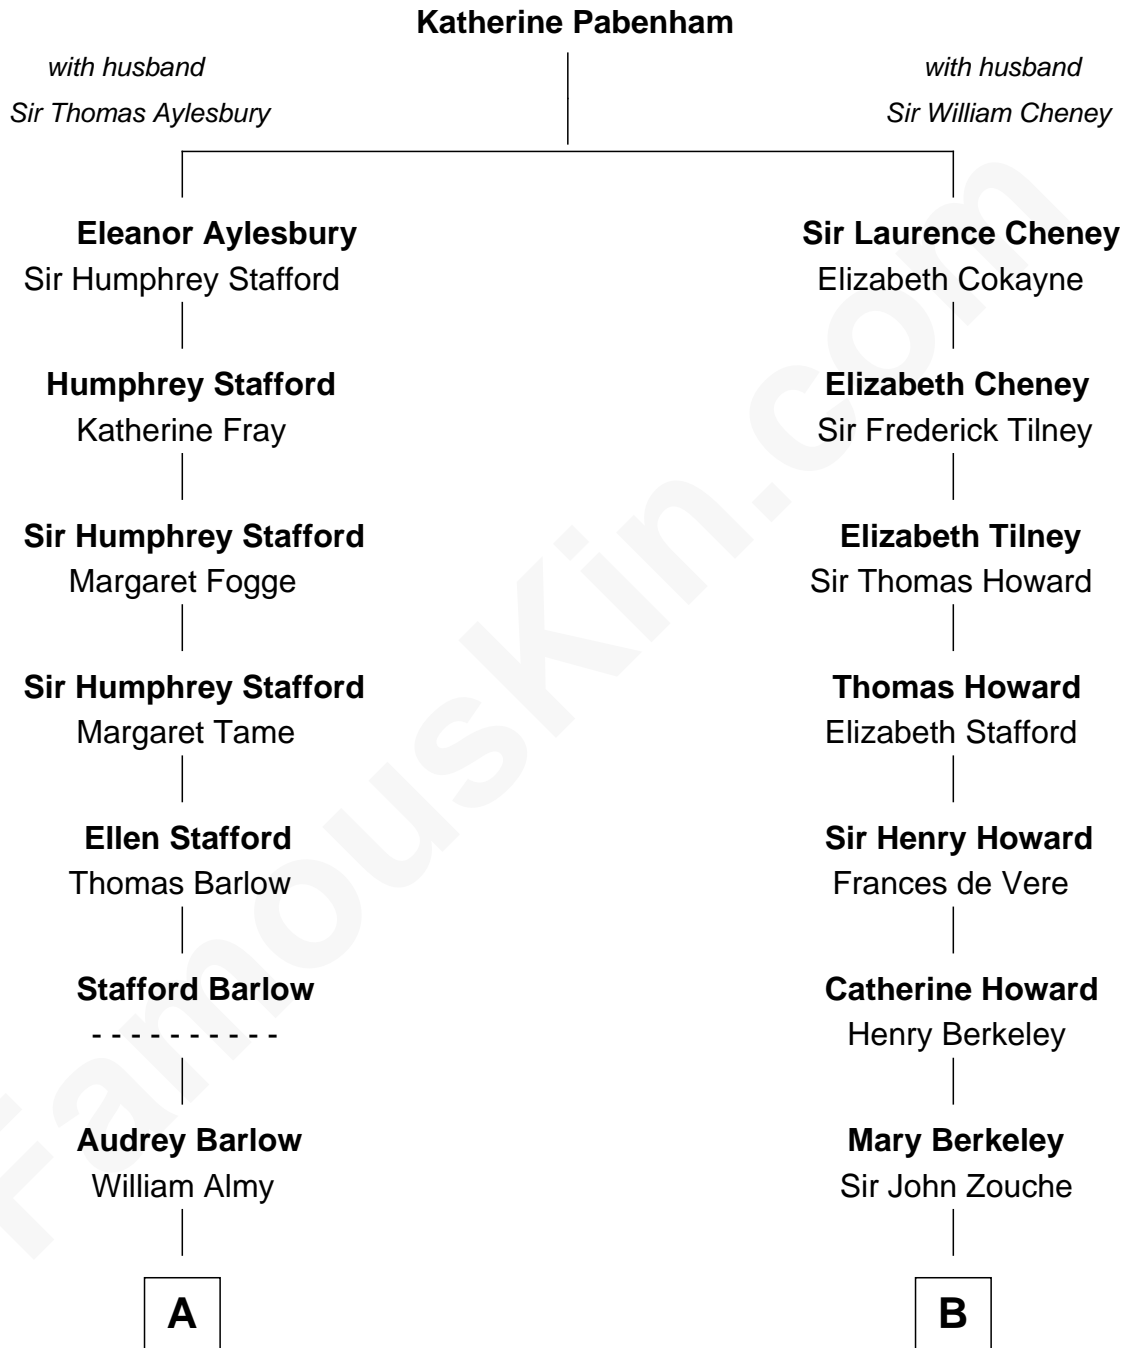

FamousKin.com Relationship Chart of

Amy Adams
Movie Actress

17th cousin 2 times removed of

Thomas Hunt Morgan

Nobel Prize Winner in Physiology or Medicine

C

—
Colleen Hammond
Joseph Hugh Hicken

—
Kathryn Hicken
Richard Kent Adams