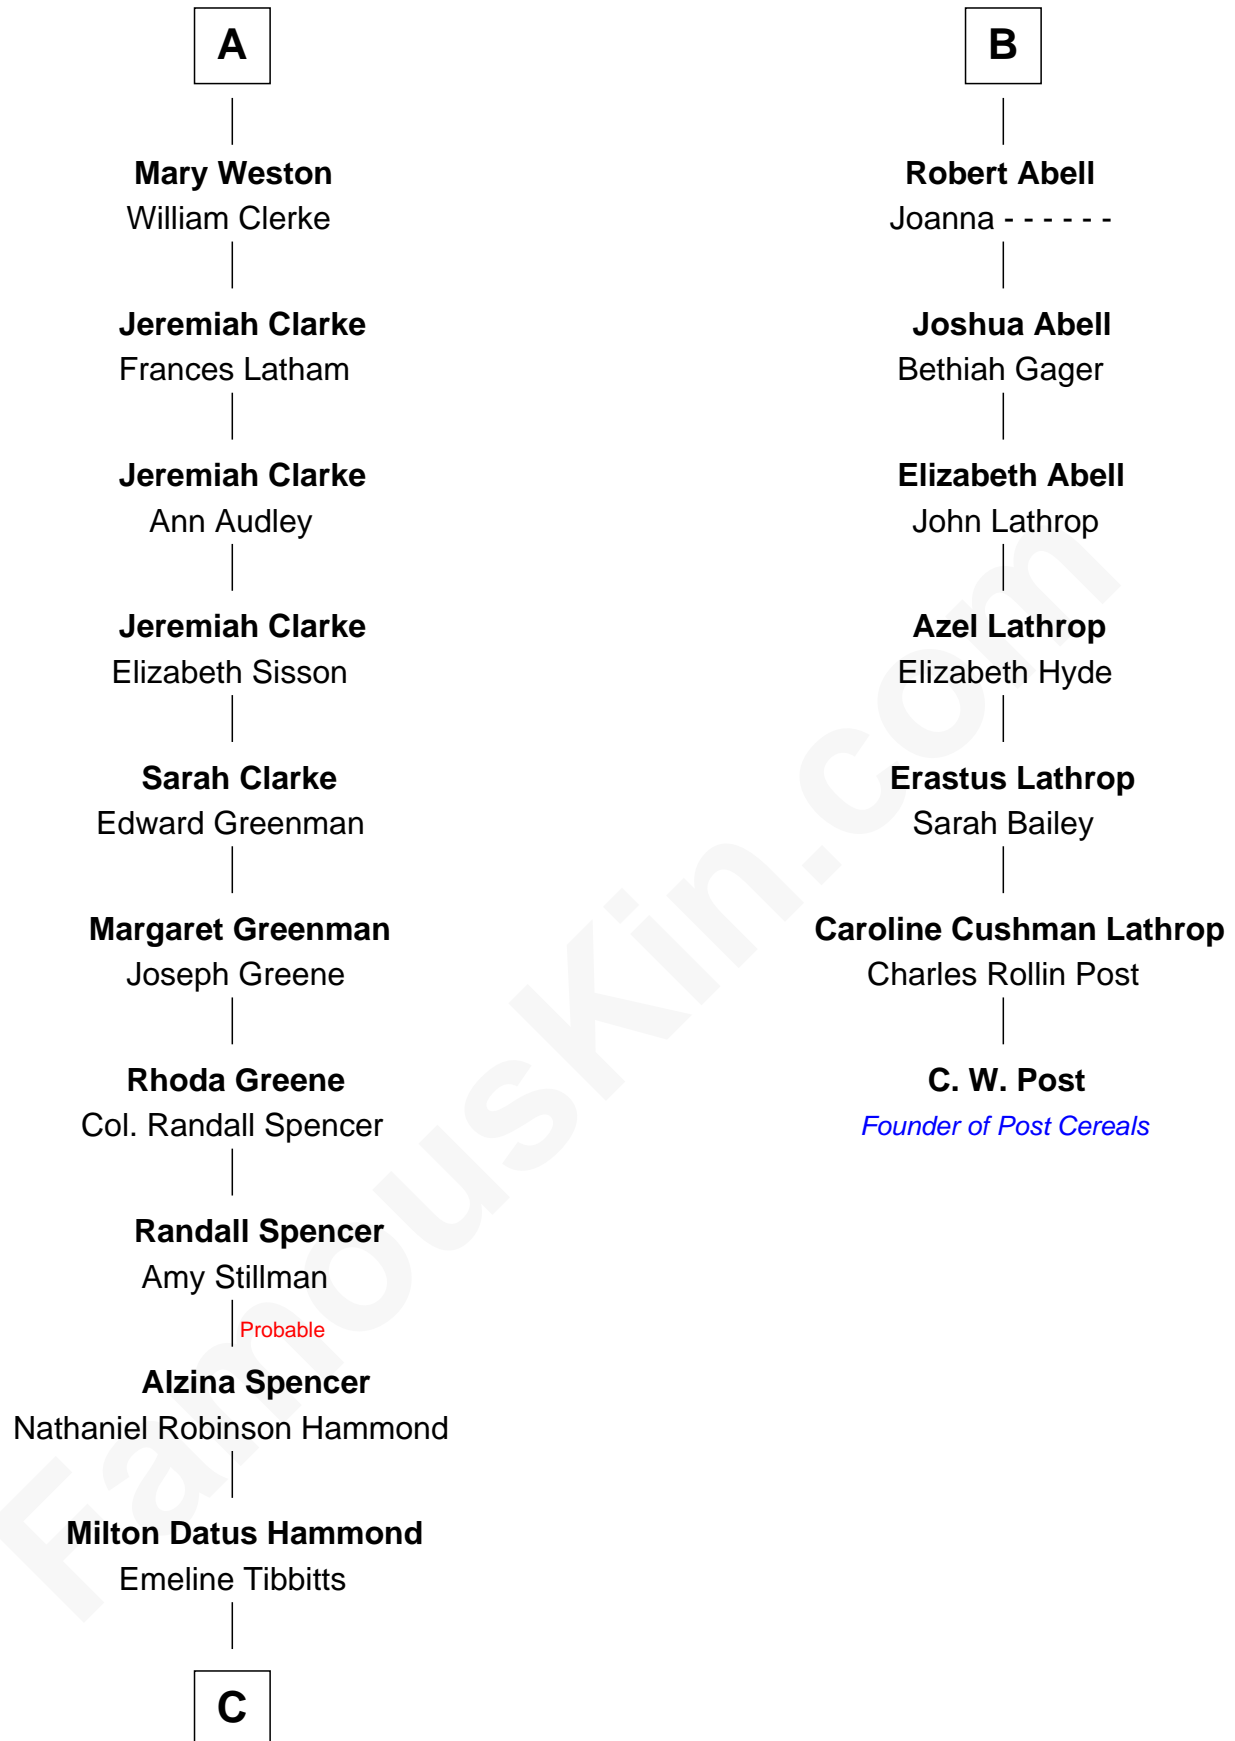

FamousKin.com Relationship Chart of

Amy Adams

Movie Actress

13th cousin 8 times removed of

C. W. Post

Founder of Post Cereals

Sir Walter Blount

Sancha de Ayala

Mary Onley

Richard Cotton

Mary Mainwaring

Frances Cotton

George Abell

B

C

—
Levi Parley Hammond