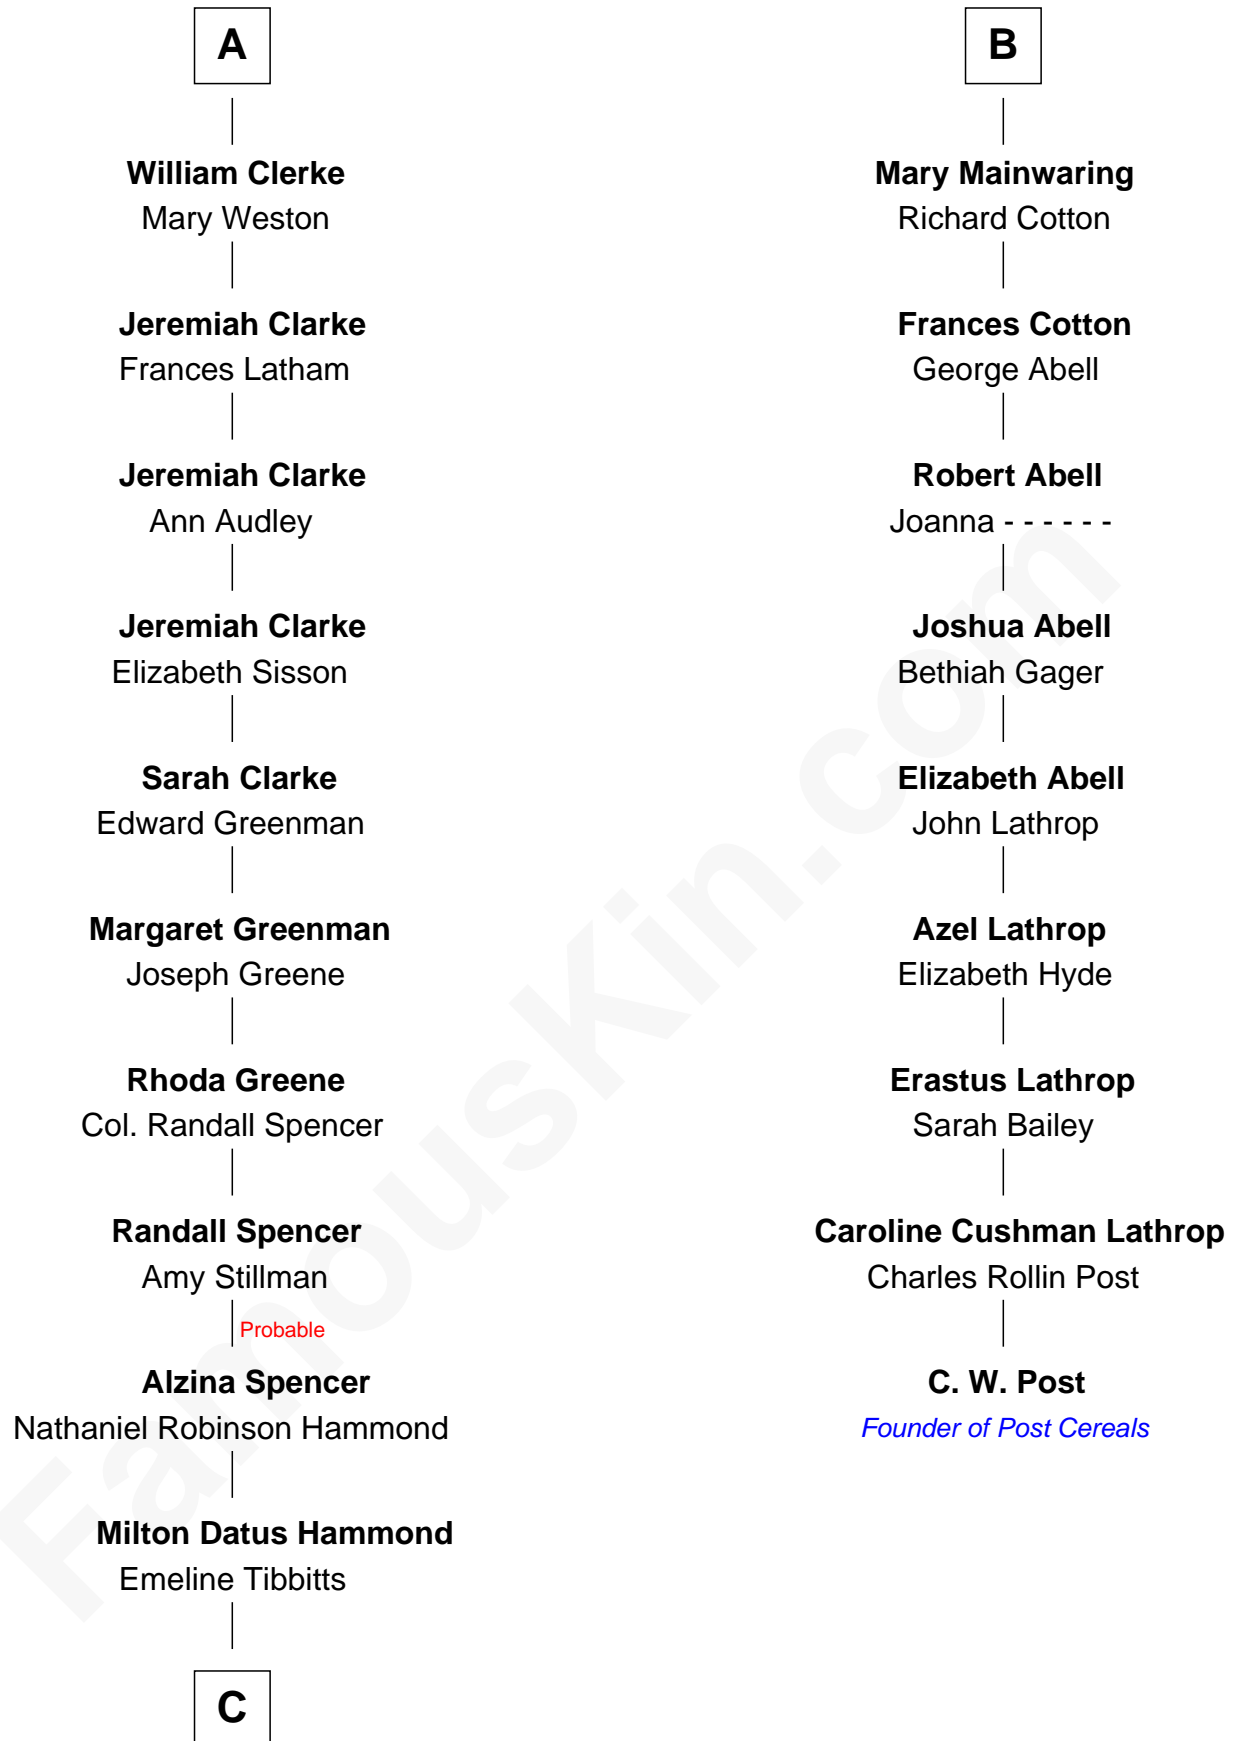

# FamousKin.com Relationship Chart of

**Amy Adams**  
Movie Actress

15th cousin 6 times removed of

**C. W. Post**

Founder of Post Cereals

**John de Welles**

Maud de Roos

**Margery de Welles**

James Clerke

**George Clerke**

Elizabeth Wilsford

**James Clerke**

Mary Saxby

**A**

**Anne de Welles**

James Butler

**James Butler**

Joan Beauchamp

**Elizabeth Butler**

John Talbot

**Ann Talbot**

Sir Henry Vernon

**Elizabeth Vernon**

Sir Robert Corbet

**Dorothy Corbet**

Sir Richard Mainwaring

**Sir Arthur Mainwaring**

Margaret Mainwaring

**B**

**C**

—  
**Levi Parley Hammond**

Annie Elizabeth Baer