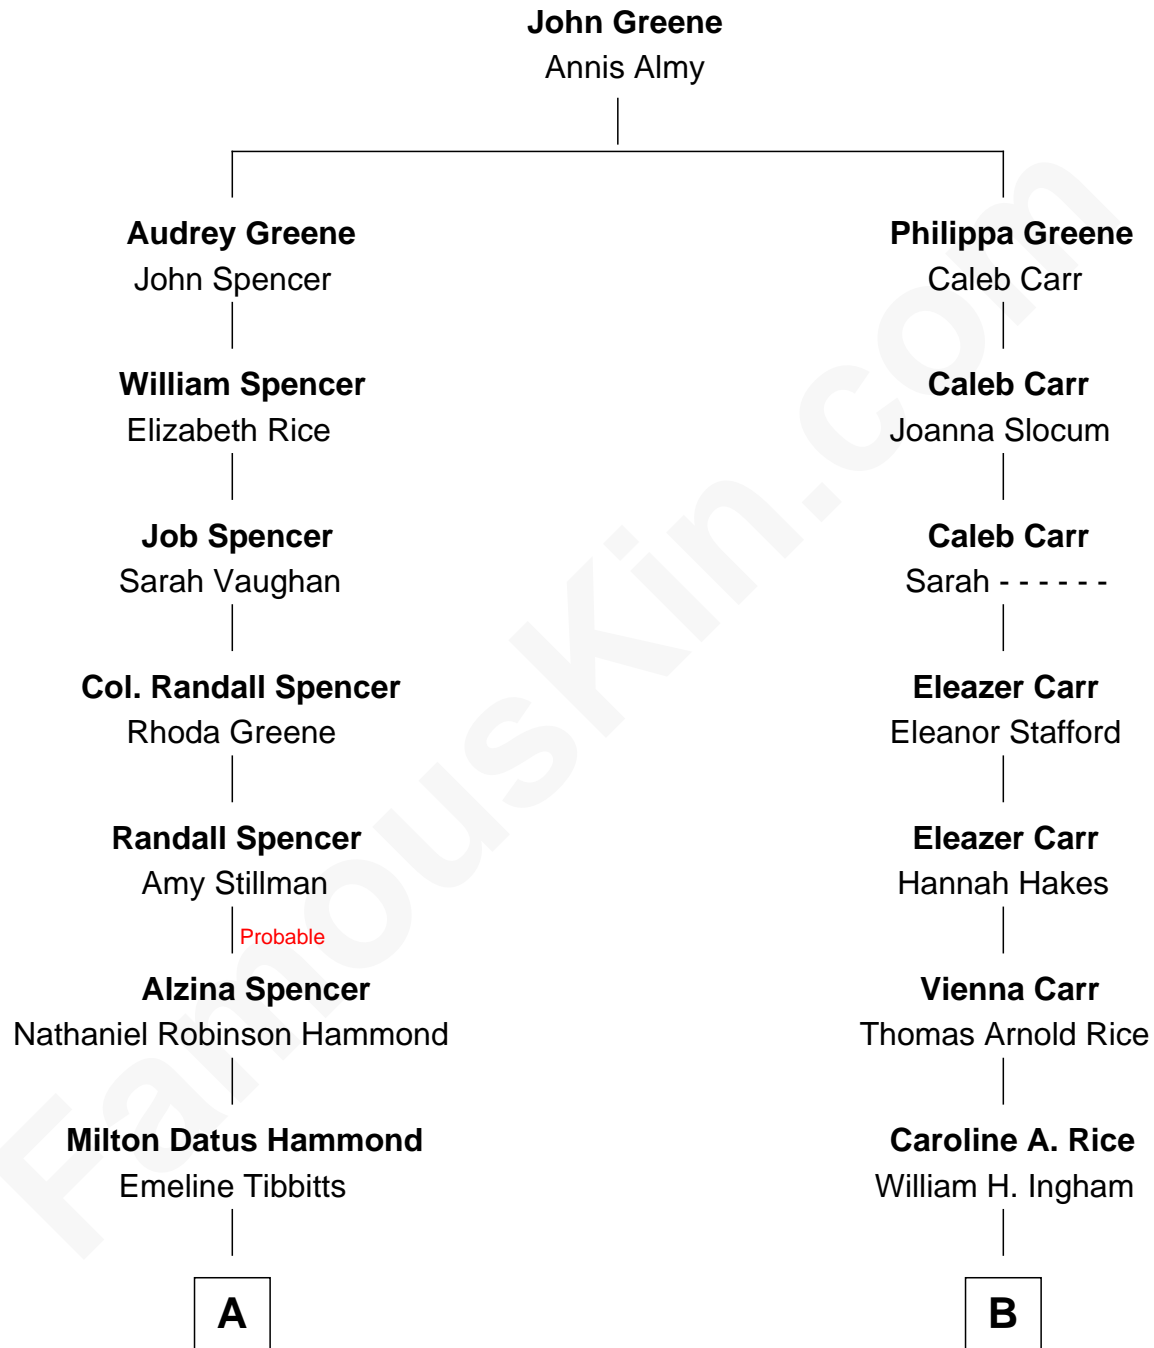

# FamousKin.com Relationship Chart of

**Amy Adams**  
Movie Actress

9th cousin 2 times removed of

**Charlie Munger**

Vice-Chairman of Berkshire Hathaway

**A**

**Levi Parley Hammond**

Annie Elizabeth Baer

**Grant Levi Hammond**

Rita Otterbeck

**Colleen Hammond**

Joseph Hugh Hicken

**Kathryn Hicken**

Richard Kent Adams

**Amy Adams**

*Movie Actress*

**B**

**Helen Vienna Ingham**

Charles W. Russell

**Florence V. Russell**

Alfred Case Munger

**Charlie Munger**

*Vice-Chairman of Berkshire Hathaway*