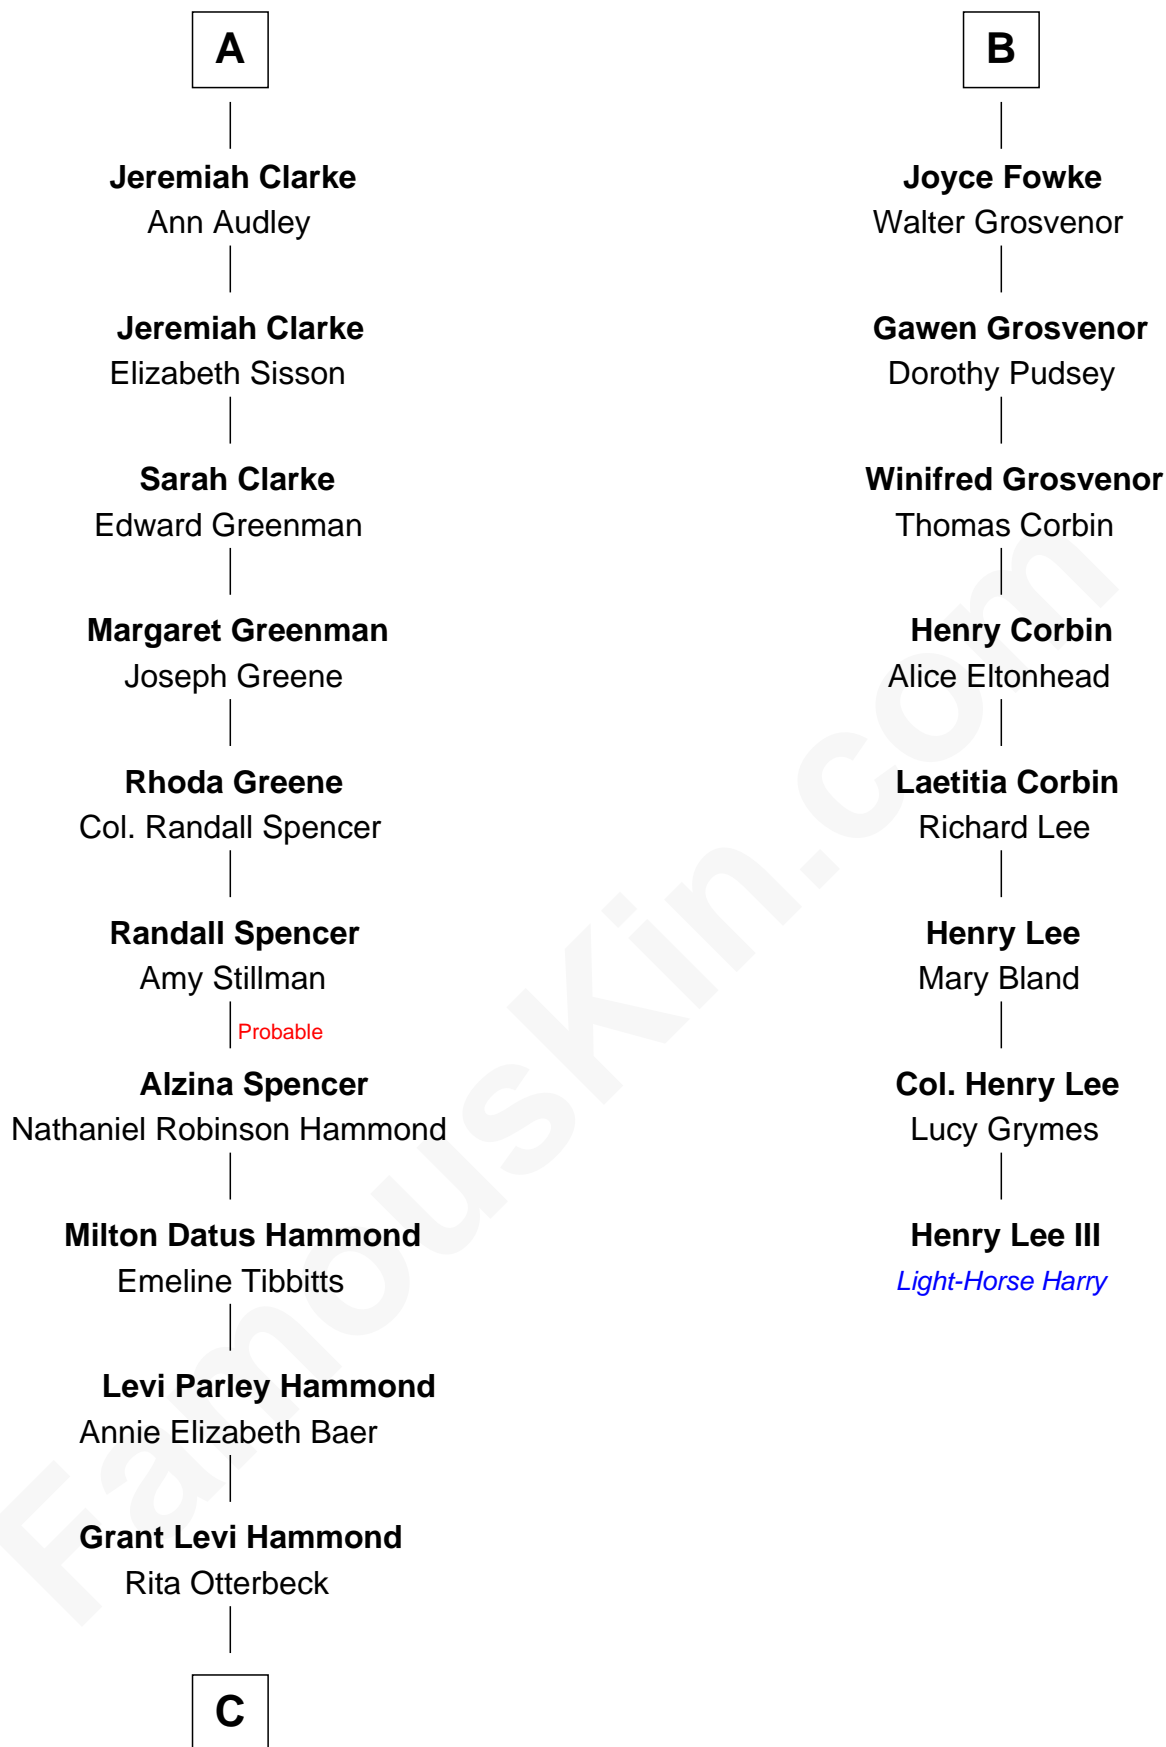

FamousKin.com Relationship Chart of

Amy Adams
Movie Actress

14th cousin 5 times removed of

Henry Lee III
9th Governor of Virginia

Sir Baldwin Freville
Maude le Scrope

Elizabeth Freville
Sir Thomas Ferrers

Sir Henry Ferrers
Margaret Heckstall

Elizabeth Ferrers
James Clerke

George Clerke
Elizabeth Wilsford

James Clerke
Mary Saxby

William Clerke
Mary Weston

Jeremiah Clarke
Frances Latham

A

Joyce Freville
Sir Roger Aston

Sir Robert Aston
Isabel Brereton

John Aston
Elizabeth Delves

Margaret Aston
John Kinnersley

Isabel Kinnersley
John Bradshaw

Anne Bradshaw
John Fowke

Roger Fowke
Margery Morton

B

C

—
Colleen Hammond
Joseph Hugh Hicken