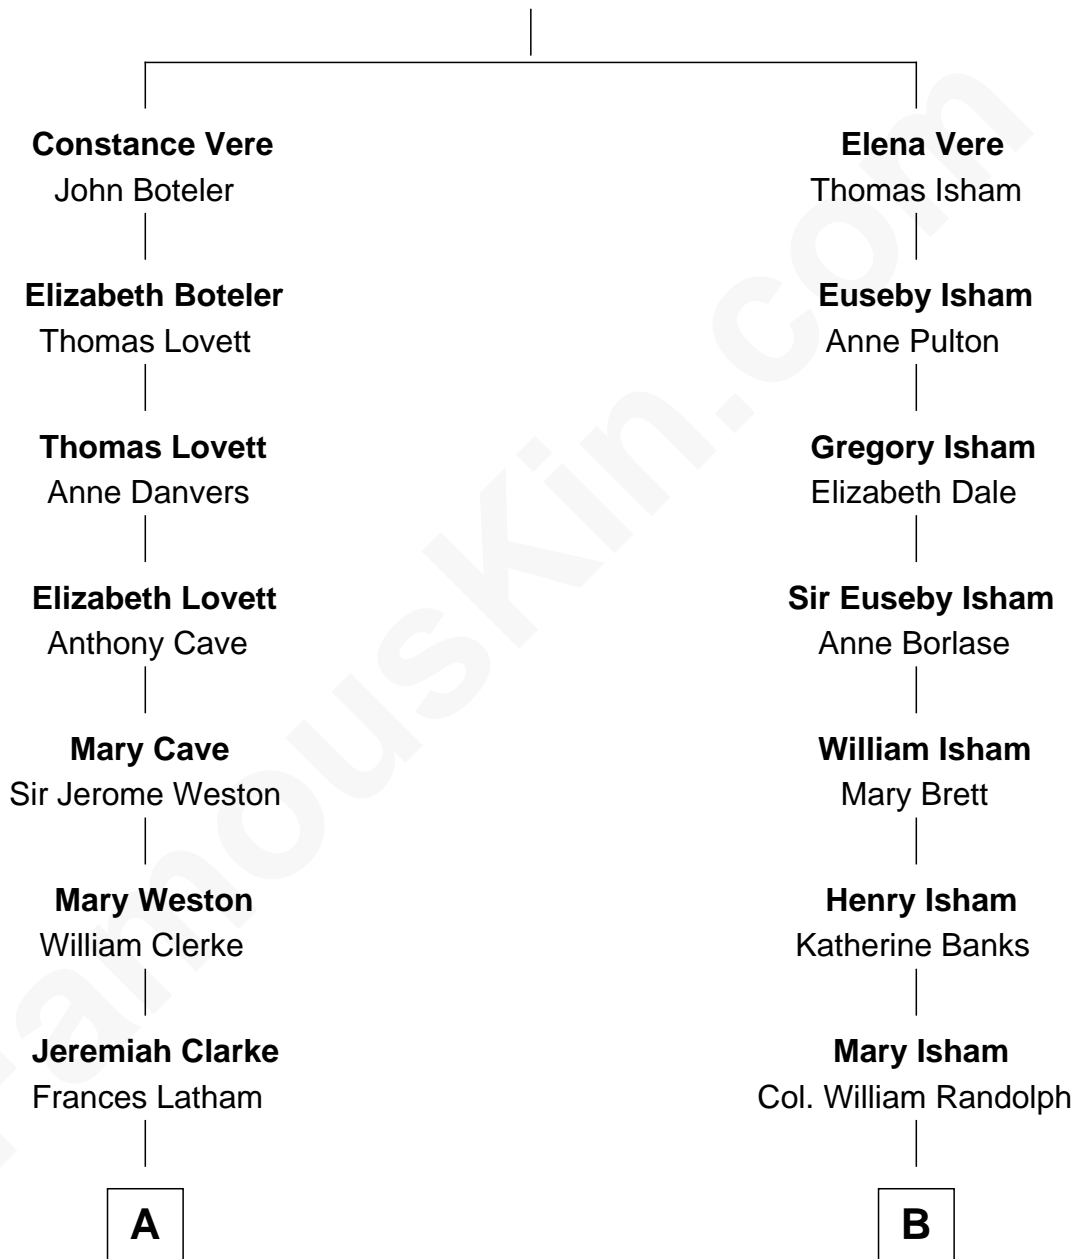

# FamousKin.com Relationship Chart of

**Amy Adams**

*Movie Actress*

11th cousin 8 times removed of

**General Robert E. Lee**

*Confederate Army - U.S. Civil War*

**Richard Vere**

Isabel Green

**C**

—  
**Colleen Hammond**  
Joseph Hugh Hicken

—  
**Kathryn Hicken**  
Richard Kent Adams

—  
**Amy Adams**  
*Movie Actress*

FamousKin.com