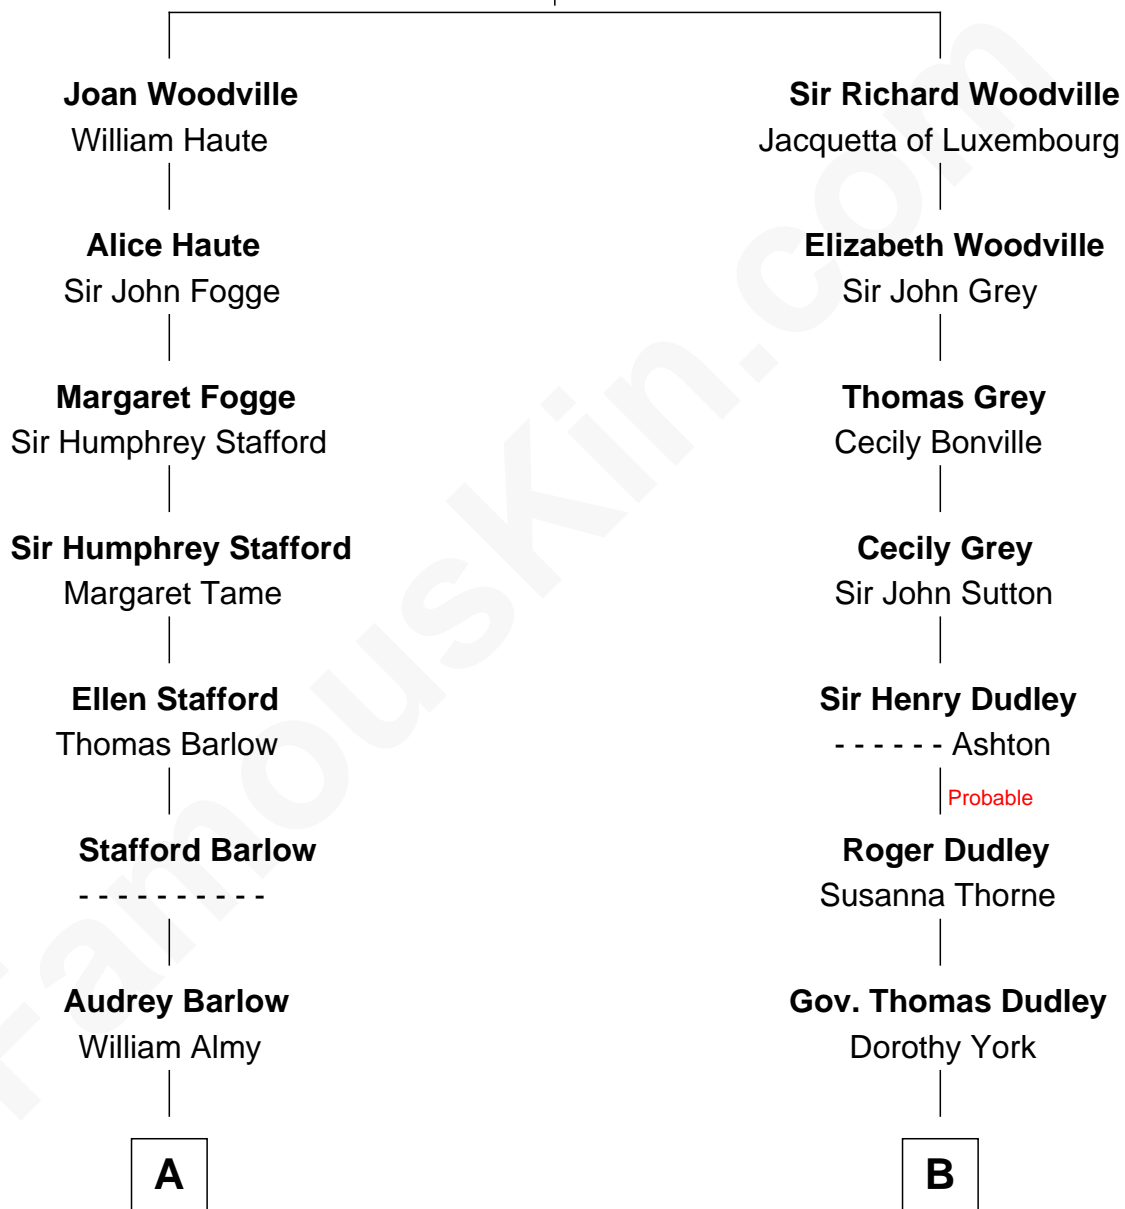

# FamousKin.com Relationship Chart of

**Amy Adams**

*Movie Actress*

18th cousin 1 time removed of

**Keri Russell**

*TV and Movie Actress*

**Richard Woodville**

Joan Bedlisgate

**C**

**Colleen Hammond**  
Joseph Hugh Hicken

**Kathryn Hicken**  
Richard Kent Adams

**Amy Adams**  
*Movie Actress*

**D**

**Stephanie Stephens**  
David Harold Russell

**Keri Russell**  
*TV and Movie Actress*