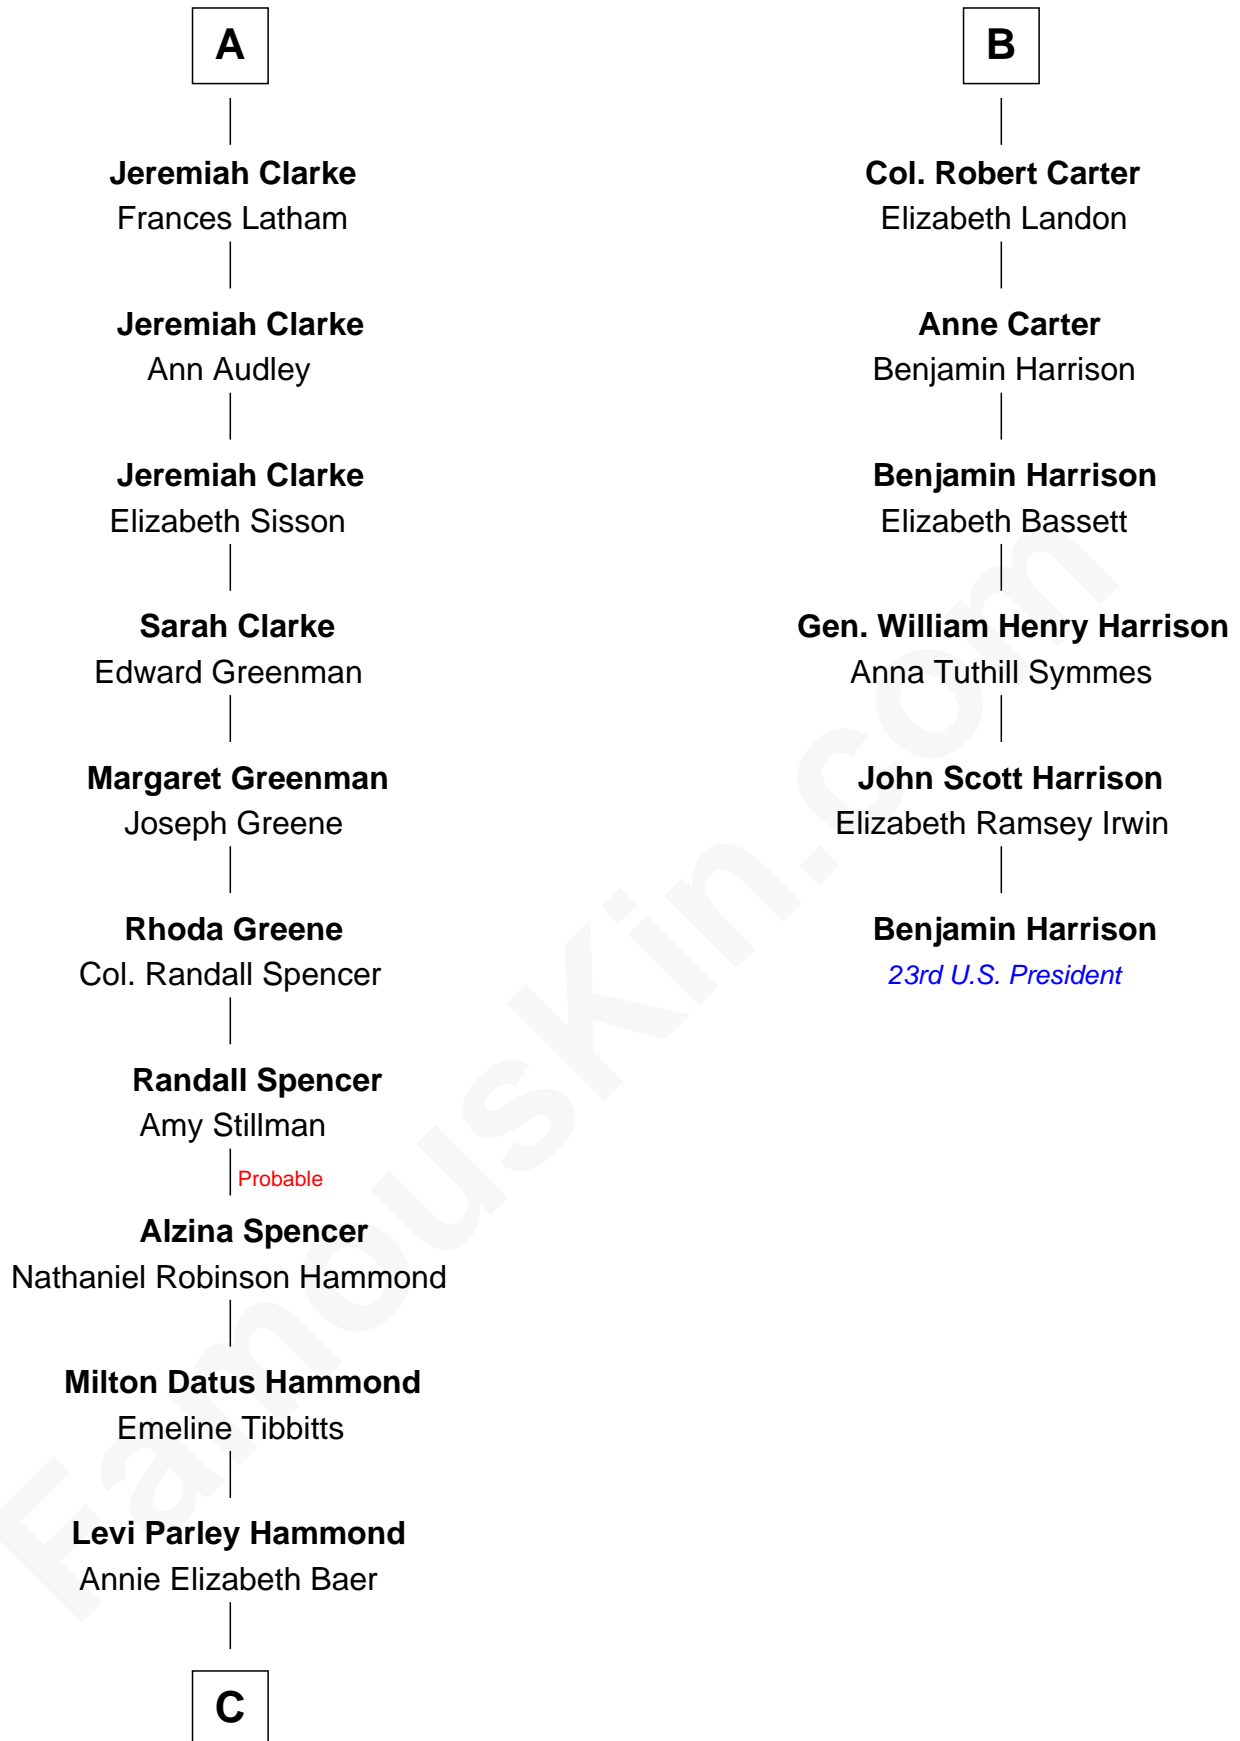

FamousKin.com Relationship Chart of

Amy Adams
Movie Actress

12th cousin 8 times removed of

Benjamin Harrison
23rd U.S. President

Sir Thomas Blount
Margaret de Gresley

Sanchia Blount
Edward Langford

Alice Langford
John Stradling

Anne Stradling
Sir John Danvers

Anne Danvers
Thomas Lovett

Elizabeth Lovett
Anthony Cave

Mary Cave
Sir Jerome Weston

Mary Weston
William Clerke

A

Sir Walter Blount
Helena Byron

Sir William Blount
Margaret Echyngham

Elizabeth Blount
Sir Andrews de Windsor

Edith Windsor
George Ludlow

Thomas Ludlow
Jane Pyle

Gabriel Ludlow
Phillis - - - - -

Sarah Ludlow
Col. John Carter

B

C

—
Grant Levi Hammond