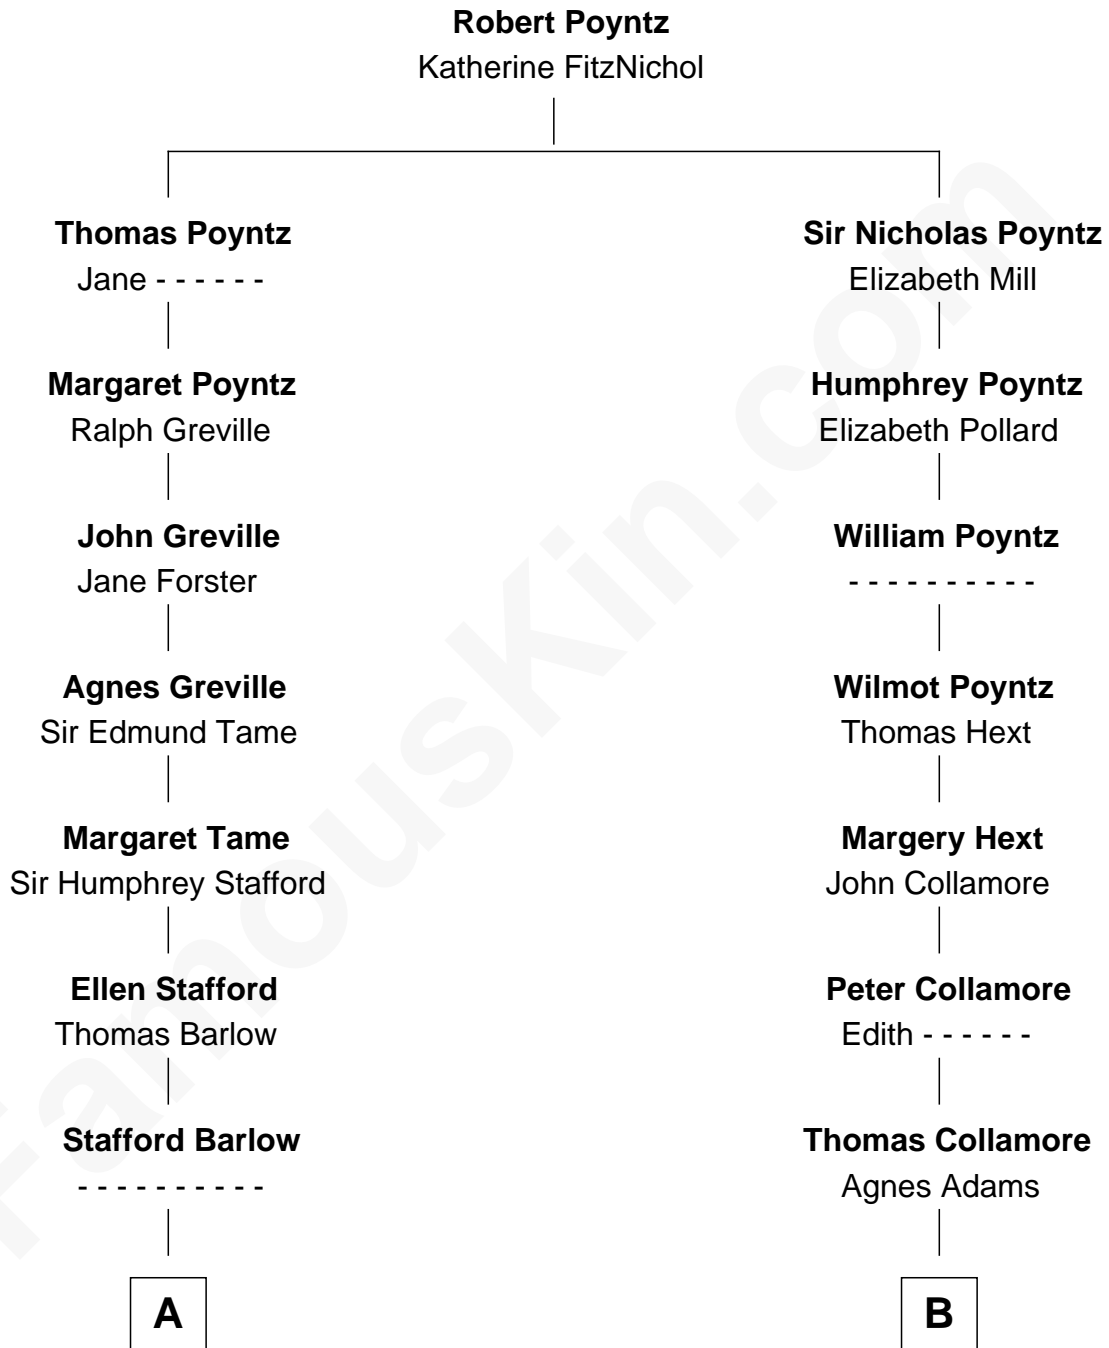

FamousKin.com Relationship Chart of

Amy Adams
Movie Actress

14th cousin 6 times removed of

Benjamin Harrison
23rd U.S. President

C

—
Grant Levi Hammond

Rita Otterbeck

—
Colleen Hammond

Joseph Hugh Hicken

—
Kathryn Hicken

Richard Kent Adams

—
Amy Adams

Movie Actress

FamousKin.com