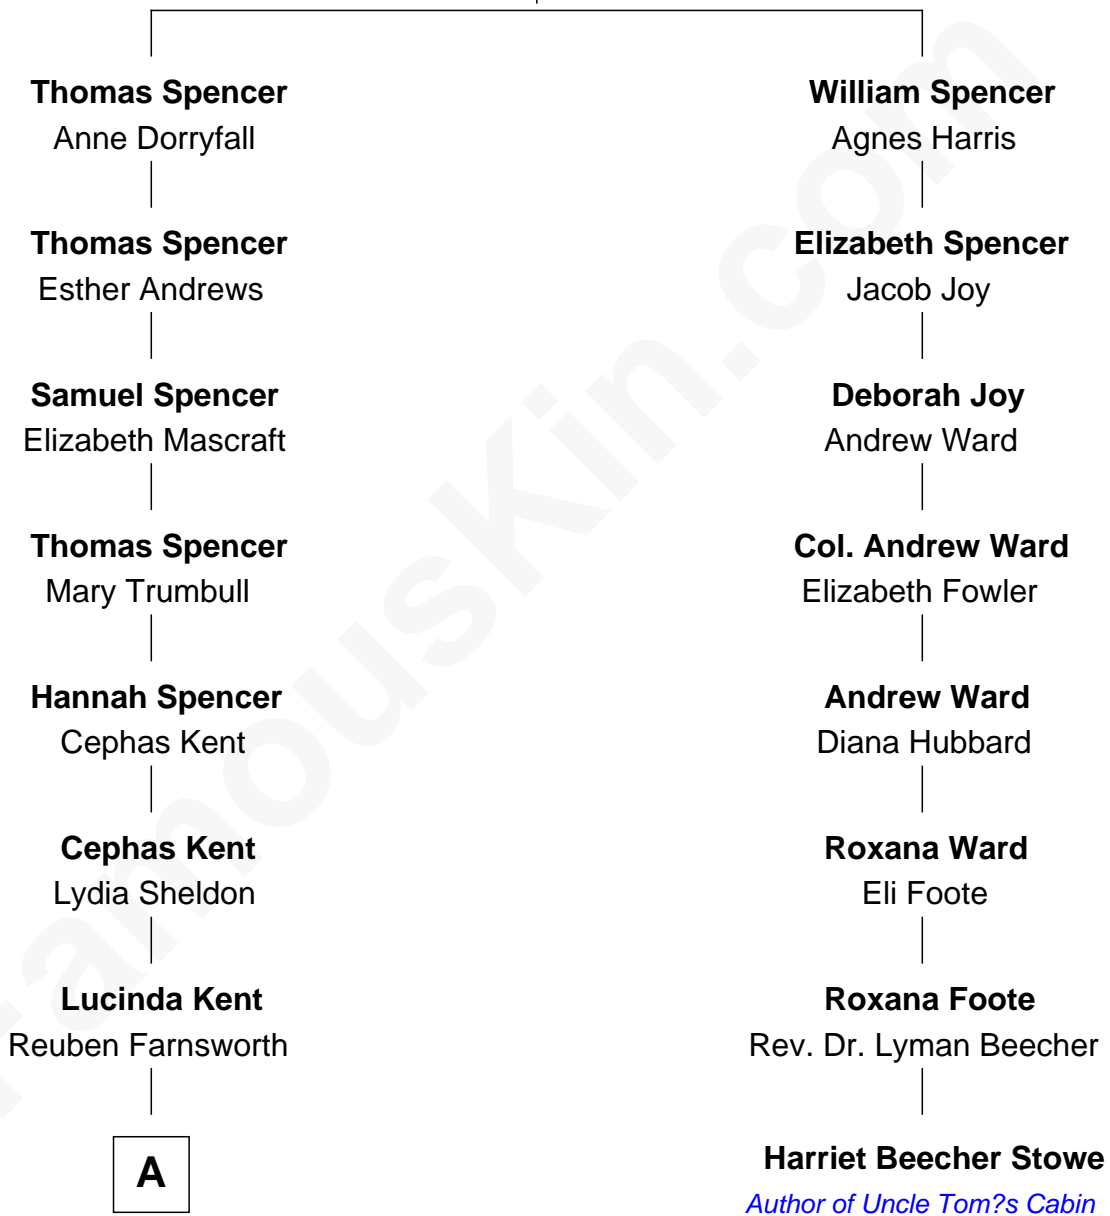

FamousKin.com Relationship Chart of

Amy Adams
Movie Actress

7th cousin 5 times removed of

Harriet Beecher Stowe
Author of *Uncle Tom's Cabin*

Gerard Spencer
Alice Whitbread

A

—
Louisa Caroline Farnsworth

Austin Shipp

—
Dr. Milford Bard Shipp

Ellis Reynolds

—
Olea Shipp

John Hyrum Hill

—
Olea Lorraine Hill

Frank Ralph Adams

—
Richard Kent Adams

Kathryn Hicken