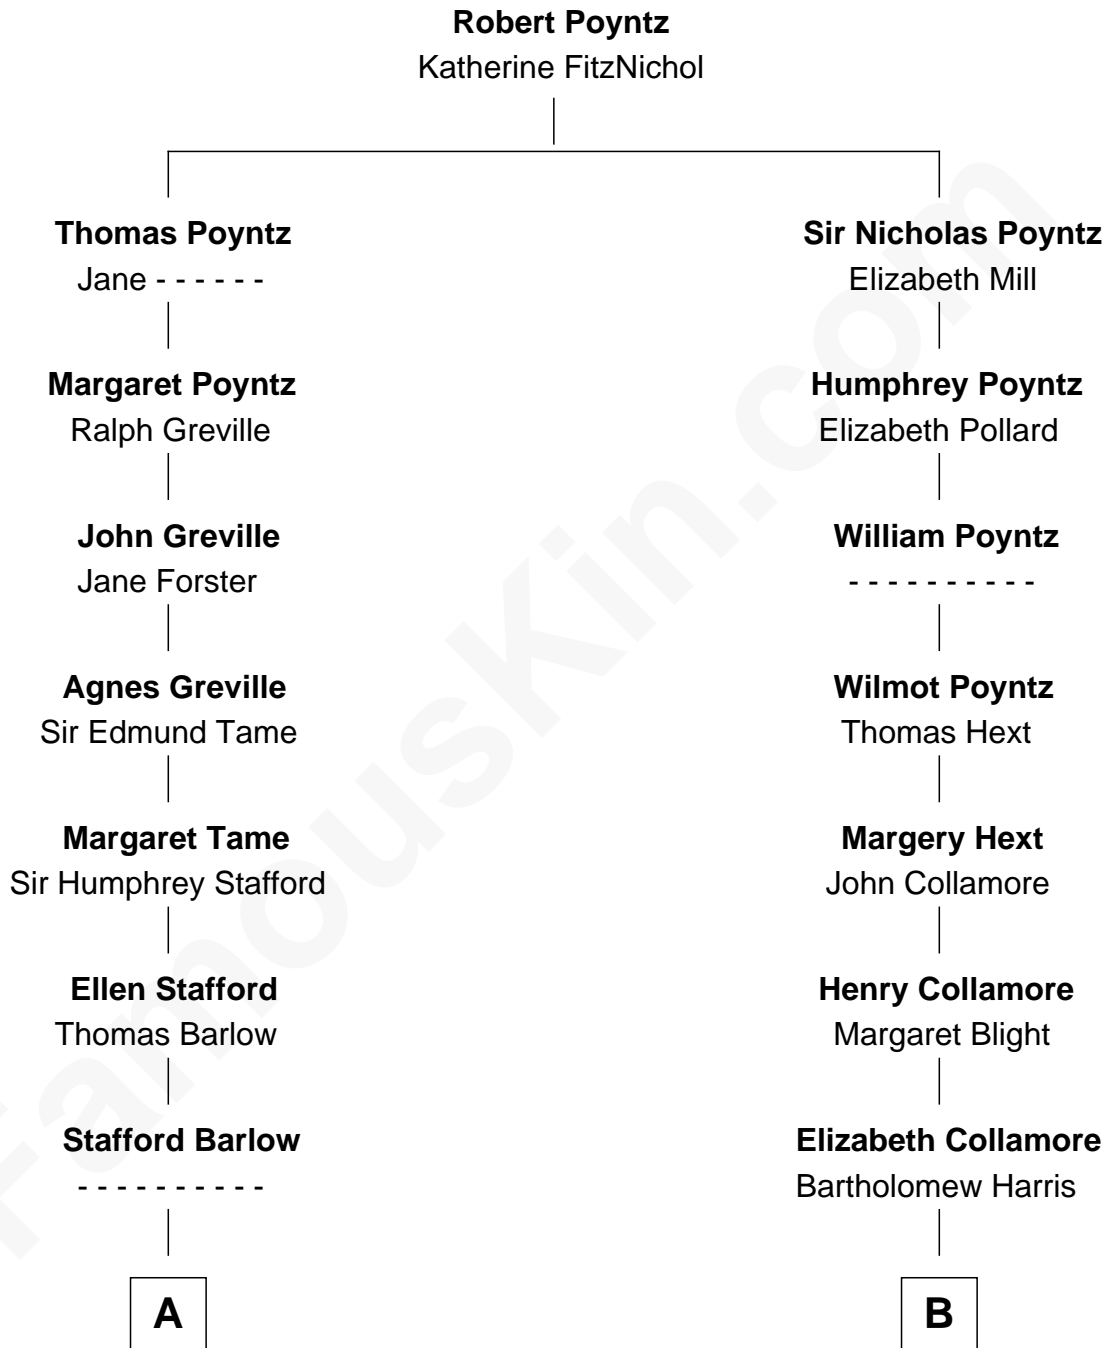

# FamousKin.com Relationship Chart of

**Amy Adams**  
Movie Actress

14th cousin 6 times removed of

**Harriet Beecher Stowe**  
Author of *Uncle Tom's Cabin*

**C**

Grant Levi Hammond

Rita Otterbeck

Colleen Hammond

Joseph Hugh Hicken

Kathryn Hicken

Richard Kent Adams

**Amy Adams**

*Movie Actress*

FamousKin.com