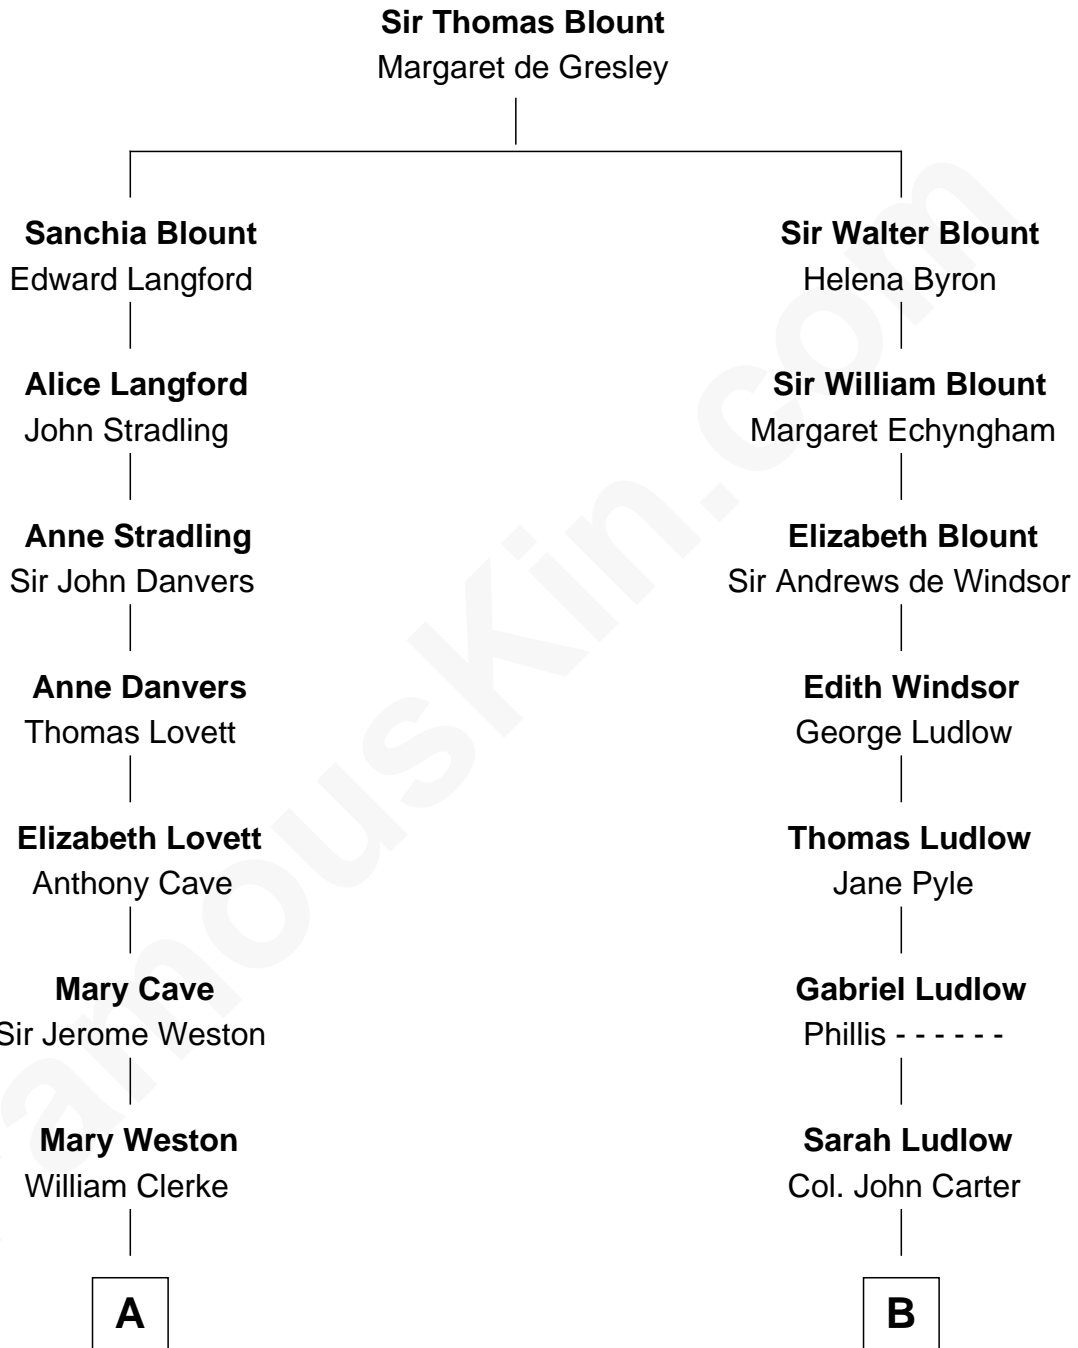

FamousKin.com Relationship Chart of

Amy Adams
Movie Actress

9th cousin 11 times removed of

Benjamin Harrison V
Signer of the Declaration of Independence

C

—
Grant Levi Hammond

Rita Otterbeck

—
Colleen Hammond

Joseph Hugh Hicken

—
Kathryn Hicken

Richard Kent Adams

—
Amy Adams

Movie Actress

FamousKin.com