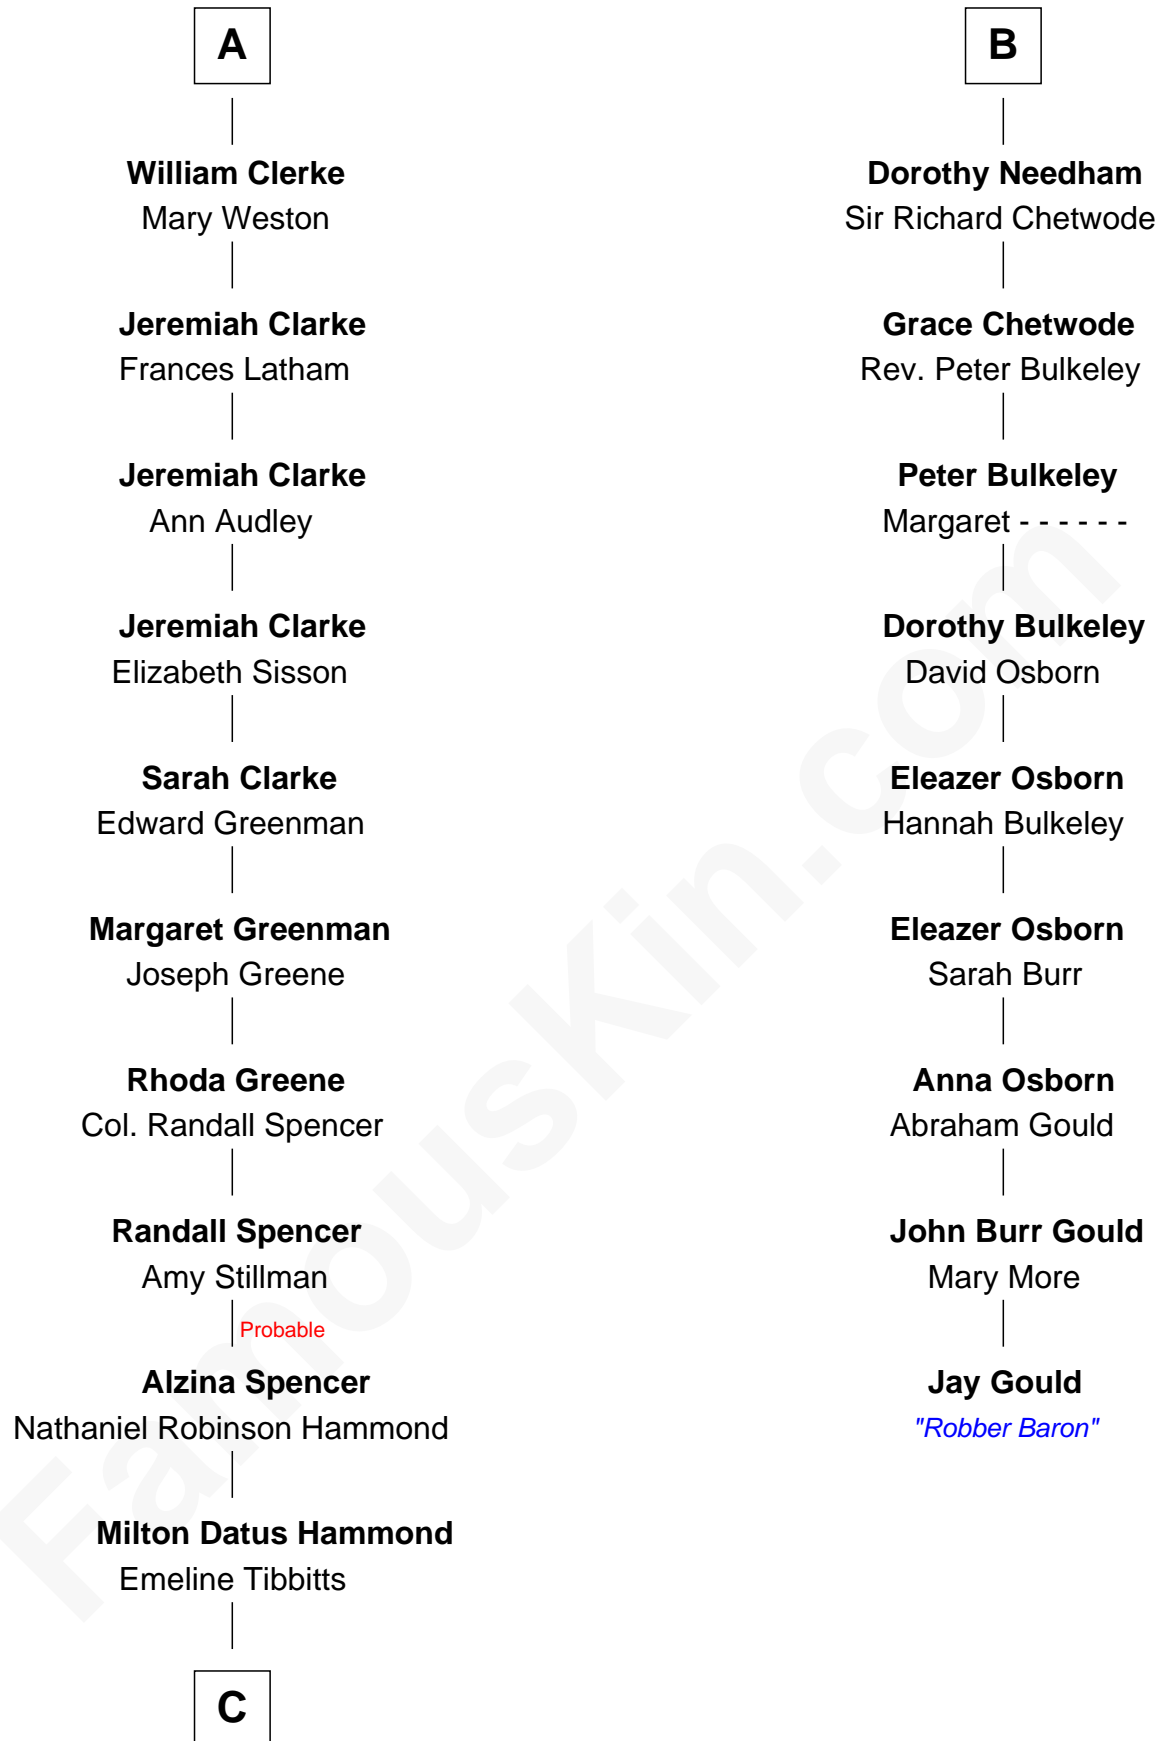

# FamousKin.com Relationship Chart of

**Amy Adams**  
Movie Actress

15th cousin 6 times removed of

**Jay Gould**

American Railroad "Robber Baron"

**John de Welles**  
Maud de Roos

**Margery de Welles**  
Stephen le Scrope

**Maude le Scrope**  
Sir Baldwin Freville

**Elizabeth Freville**  
Sir Thomas Ferrers

**Sir Henry Ferrers**  
Margaret Heckstall

**Elizabeth Ferrers**  
James Clerke

**George Clerke**  
Elizabeth Wilsford

**James Clerke**  
Mary Saxby

**A**

**Anne de Welles**  
James Butler

**James Butler**  
Joan Beauchamp

**Elizabeth Butler**  
John Talbot

**Sir Gilbert Talbot**  
Audrey Cotton

**Sir John Talbot**  
Margaret Troutbeck

**Anne Talbot**  
Thomas Needham

**Robert Needham**  
Frances Aston

**B**

**C**

—  
**Levi Parley Hammond**

Annie Elizabeth Baer

—  
**Grant Levi Hammond**

Rita Otterbeck