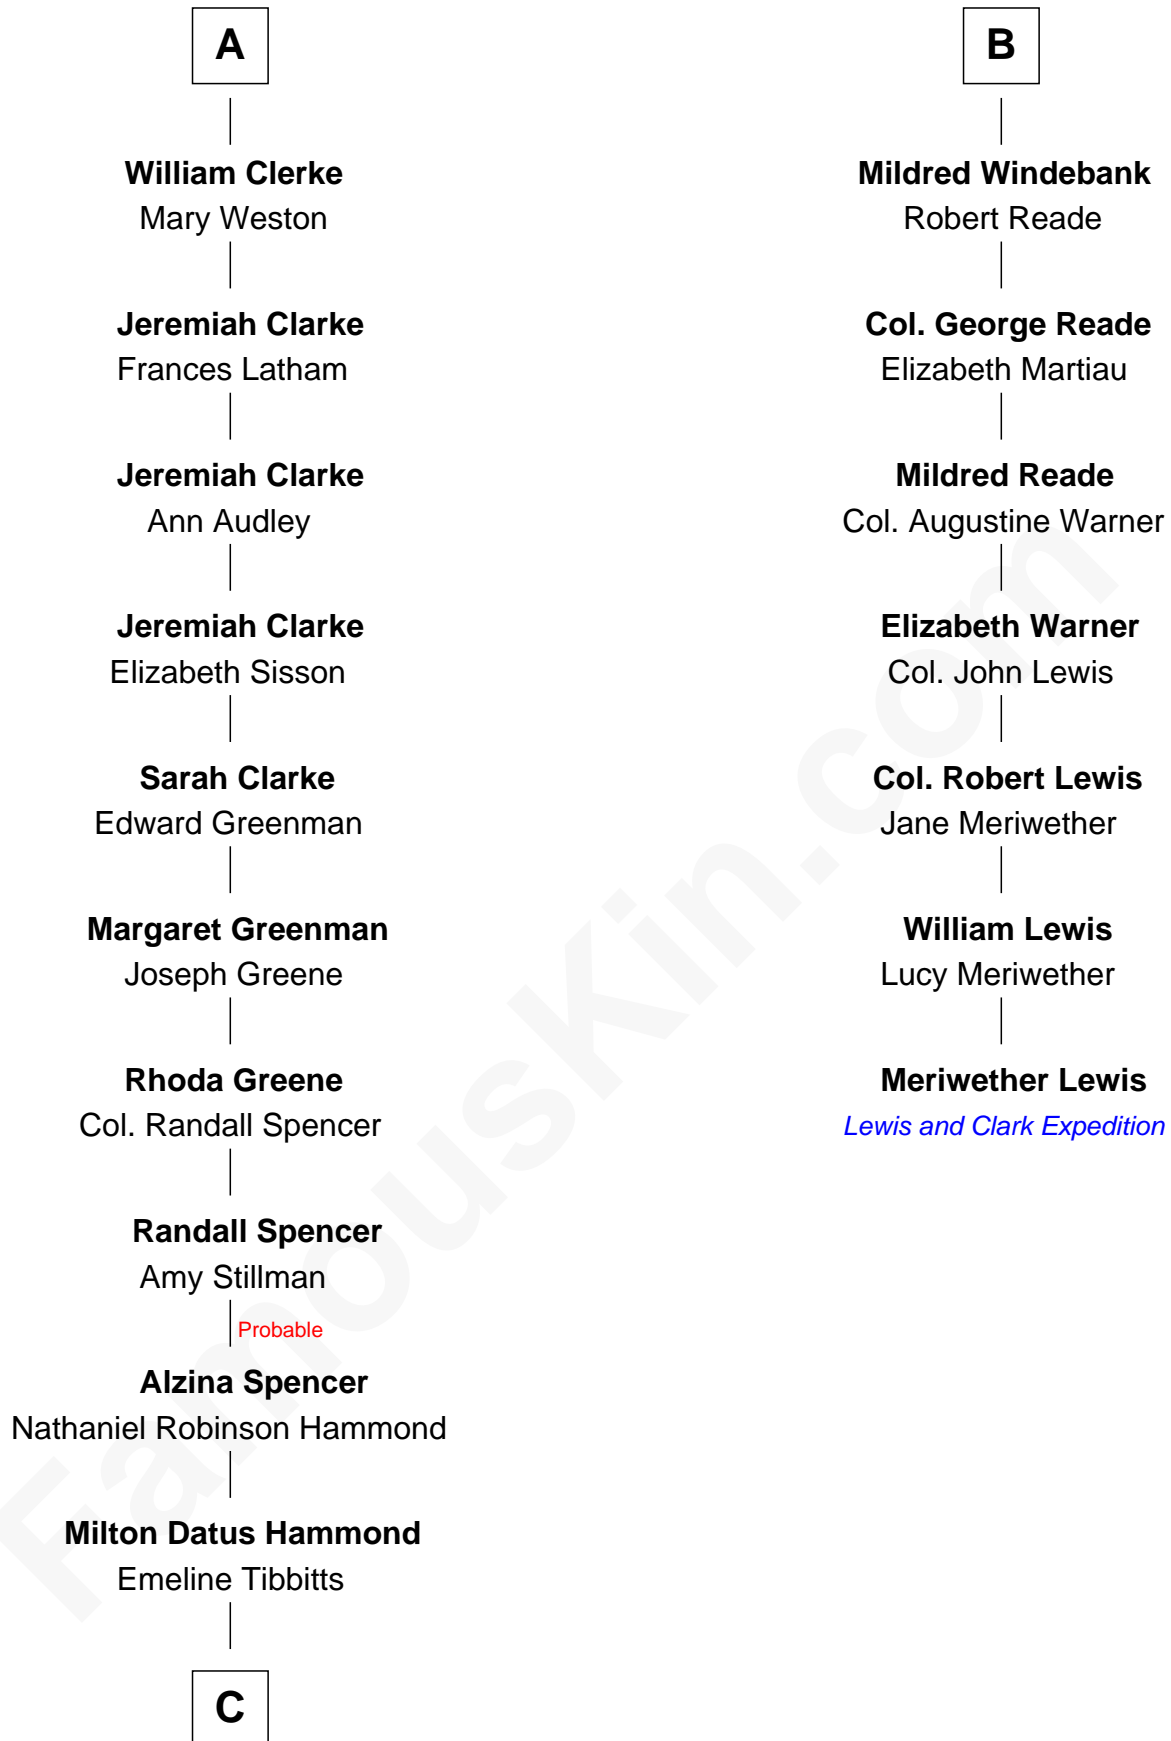

# FamousKin.com Relationship Chart of

**Amy Adams**

*Movie Actress*

13th cousin 8 times removed of

**Meriwether Lewis**

*Lewis and Clark Expedition*

**John de Welles**

Maud de Roos

Eleanor de Mowbray

**Eudo de Welles**

Maud de Greystoke

**Sir Lionel de Welles**

Joan de Waterton

**Margaret de Welles**

Sir Thomas Dymoke

**Sir Robert Dymoke**

Ann Sparrow

**Sir Edward Dymoke**

Anne Talboys

**Frances Dymoke**

Sir Thomas Windebank

**B**

**C**

—  
**Levi Parley Hammond**

Annie Elizabeth Baer

—  
**Grant Levi Hammond**

Rita Otterbeck

—  
**Colleen Hammond**

Joseph Hugh Hicken

—  
**Kathryn Hicken**

Richard Kent Adams

—  
**Amy Adams**