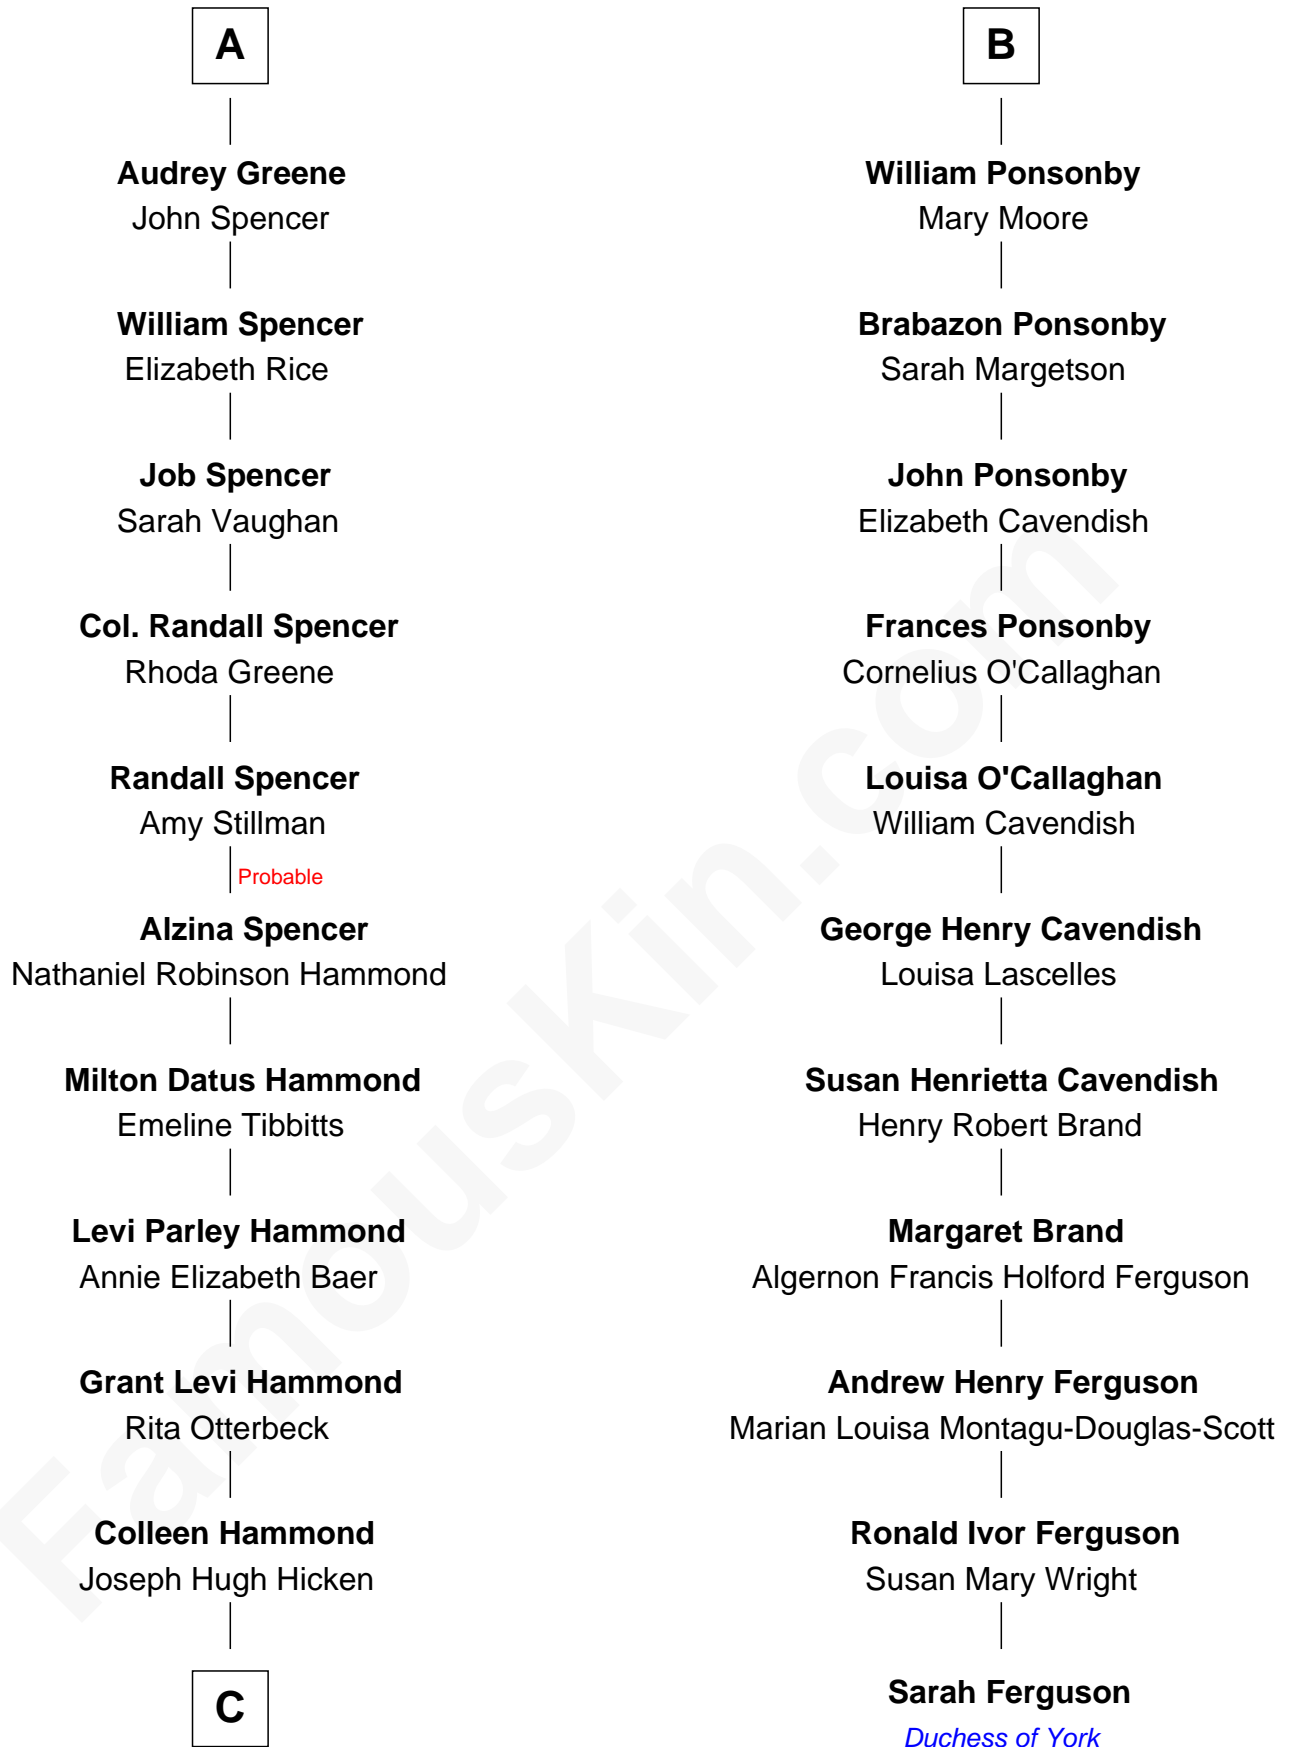

FamousKin.com Relationship Chart of

Amy Adams
Movie Actress

17th cousin 1 time removed of

Sarah Ferguson
Duchess of York

Sir Humphrey Stafford
Eleanor Aylesbury

Humphrey Stafford
Katherine Fray

Elizabeth Stafford
Sir Richard de Beauchamp

Katherine Lygon
Thomas Foliot

Audrey Barlow
William Almy

Henry Foliott
Anne Strode

Annis Almy
John Greene

Elizabeth Foliott
Col. Sir John Ponsonby

A

B

C