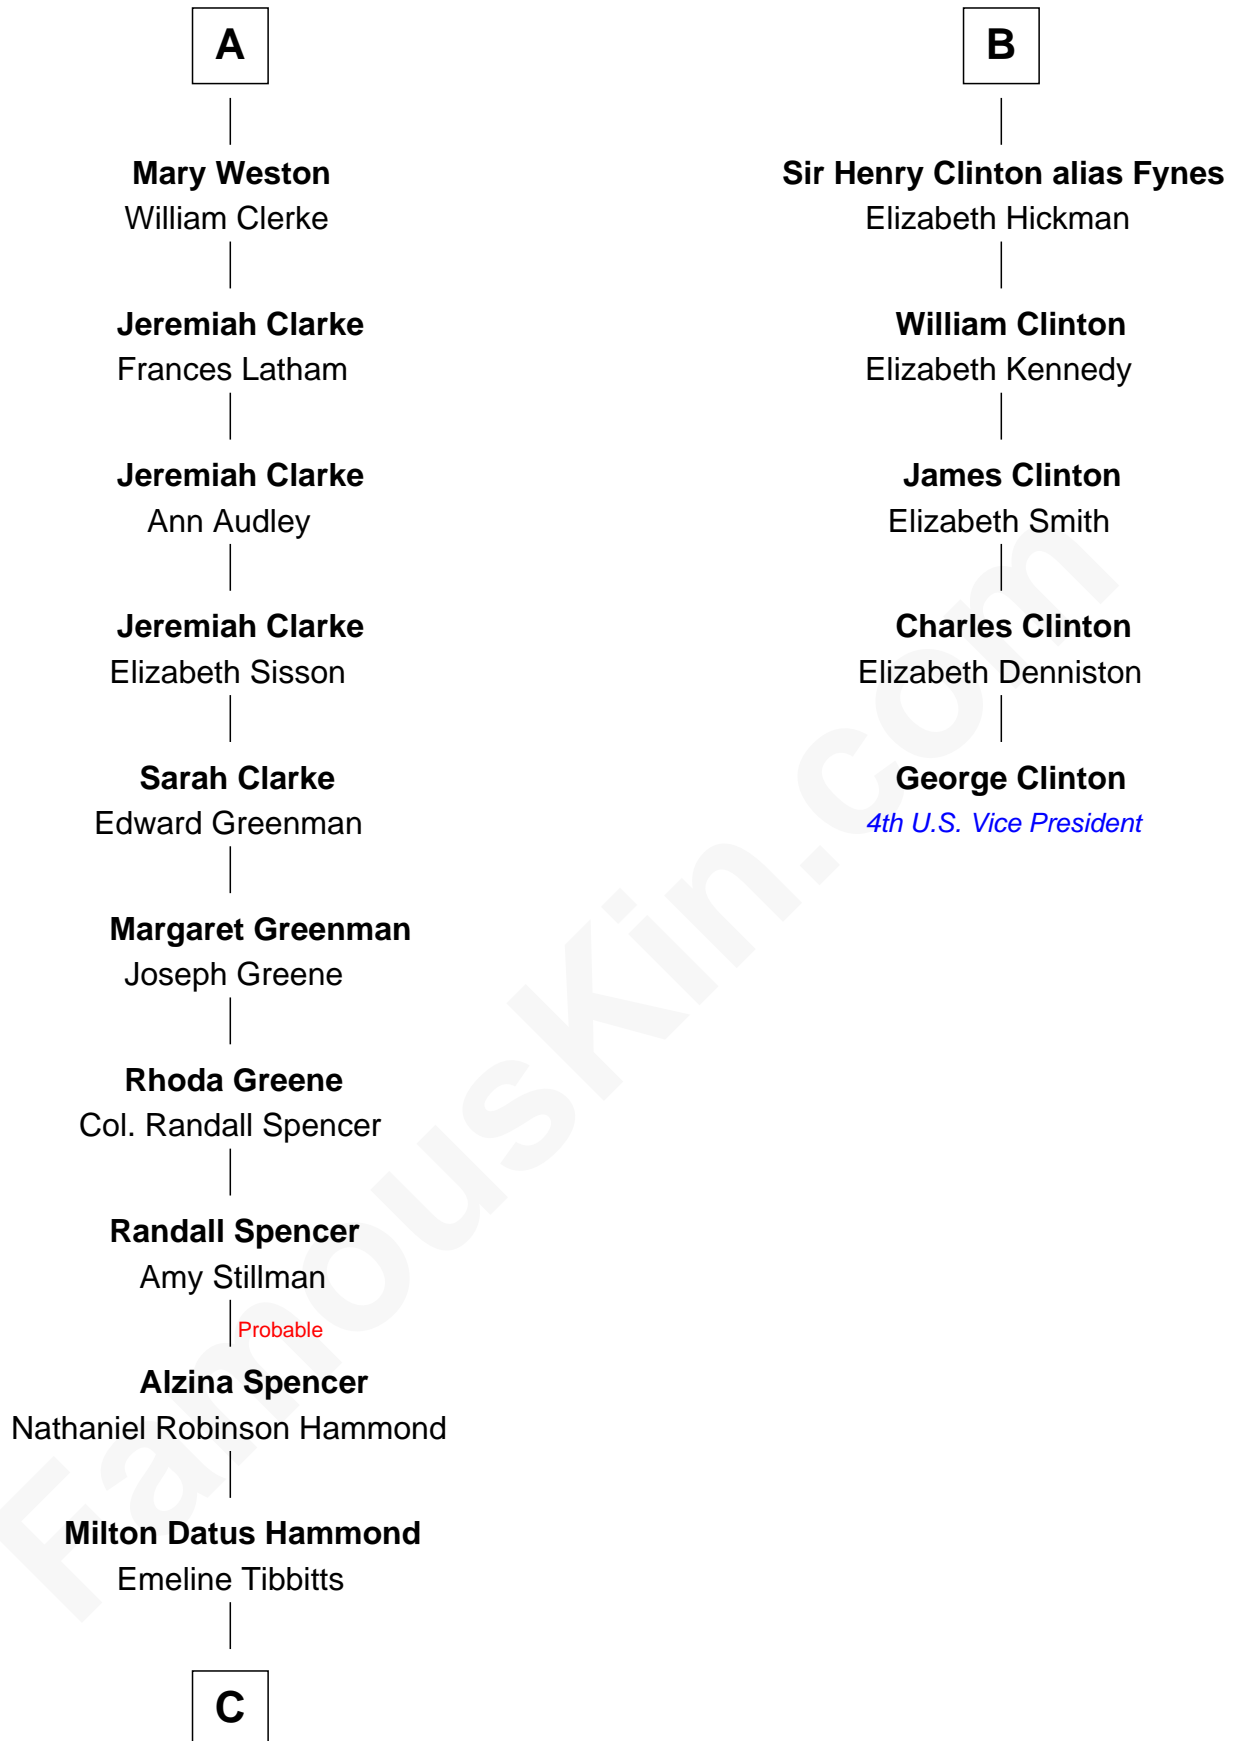

FamousKin.com Relationship Chart of

Amy Adams
Movie Actress

11th cousin 10 times removed of

George Clinton
4th U.S. Vice President

Sir Walter Blount
Sancha de Ayala

Sir Thomas Blount
Margaret de Gresley

Sanchia Blount
Edward Langford

Alice Langford
John Stradling

Anne Stradling
Sir John Danvers

Anne Danvers
Thomas Lovett

Elizabeth Lovett
Anthony Cave

Mary Cave
Sir Jerome Weston

A

Constance Blount
Sir John Sutton

Sir John Sutton
Elizabeth Berkeley

Sir John Sutton Dudley
Elizabeth Bramshot

Edmund Dudley
Elizabeth Grey

Elizabeth Dudley
William Stourton

Ursula Stourton
Sir Edward Clinton

Sir Henry Clinton
Elizabeth Morrison

B

C

—
Levi Parley Hammond

Annie Elizabeth Baer

—
Grant Levi Hammond

Rita Otterbeck

—
Colleen Hammond

Joseph Hugh Hicken

—
Kathryn Hicken

Richard Kent Adams

—
Amy Adams