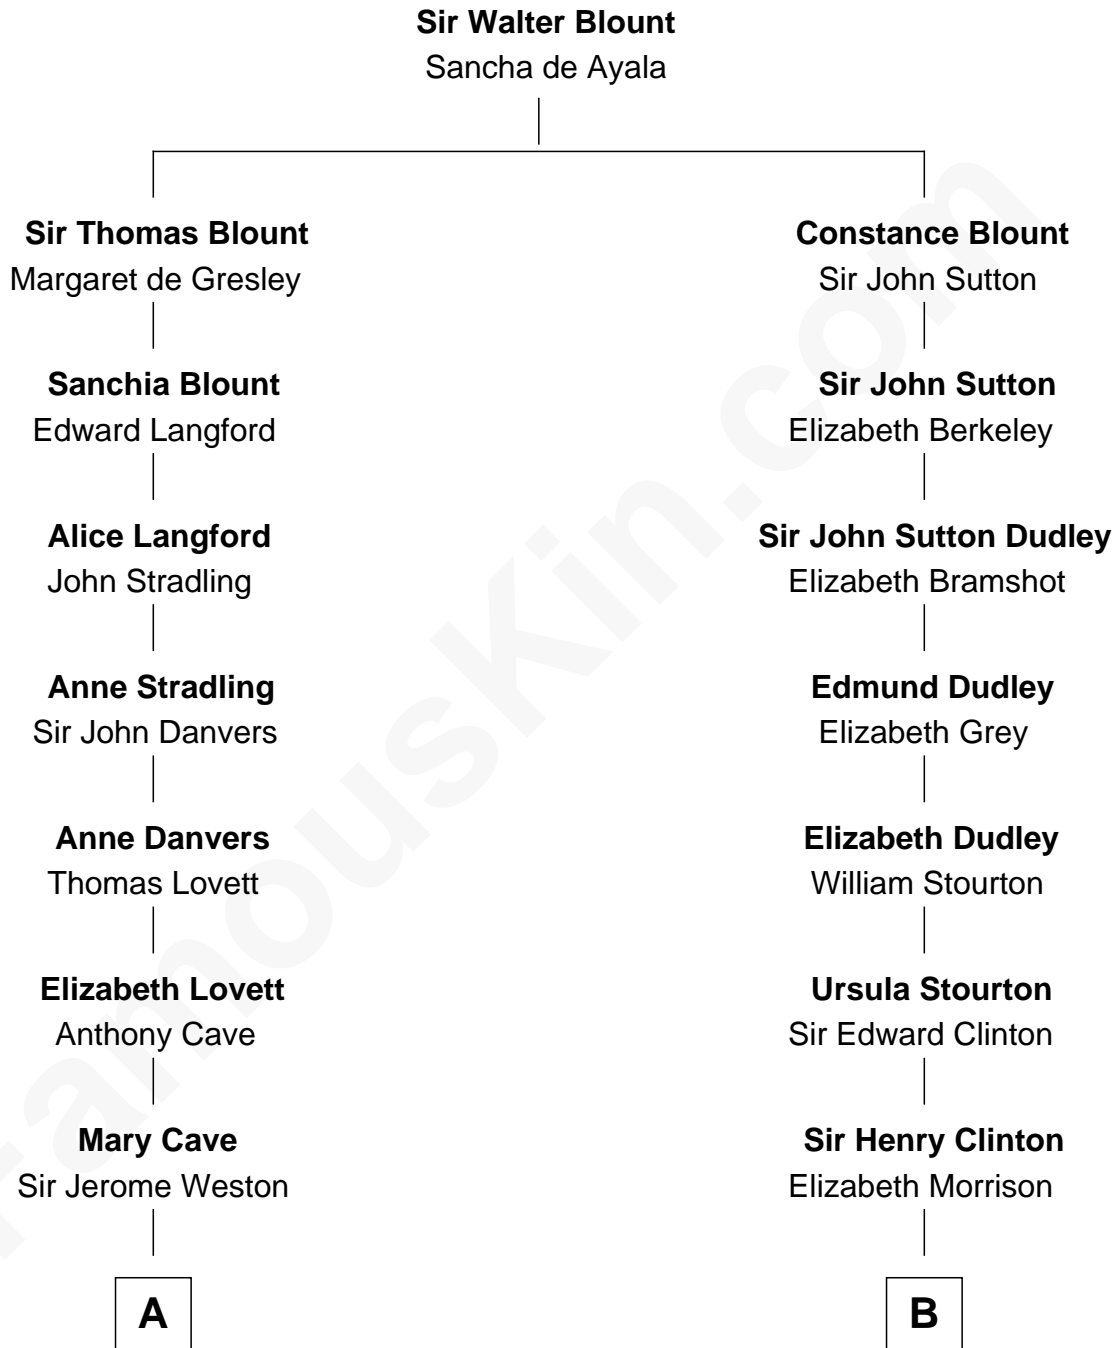

# FamousKin.com Relationship Chart of

**Amy Adams**  
Movie Actress

12th cousin 9 times removed of

**DeWitt Clinton**  
6th Governor of New York

**C**

—  
**Levi Parley Hammond**

Annie Elizabeth Baer

—  
**Grant Levi Hammond**

Rita Otterbeck

—  
**Colleen Hammond**

Joseph Hugh Hicken

—  
**Kathryn Hicken**

Richard Kent Adams

—  
**Amy Adams**

*Movie Actress*