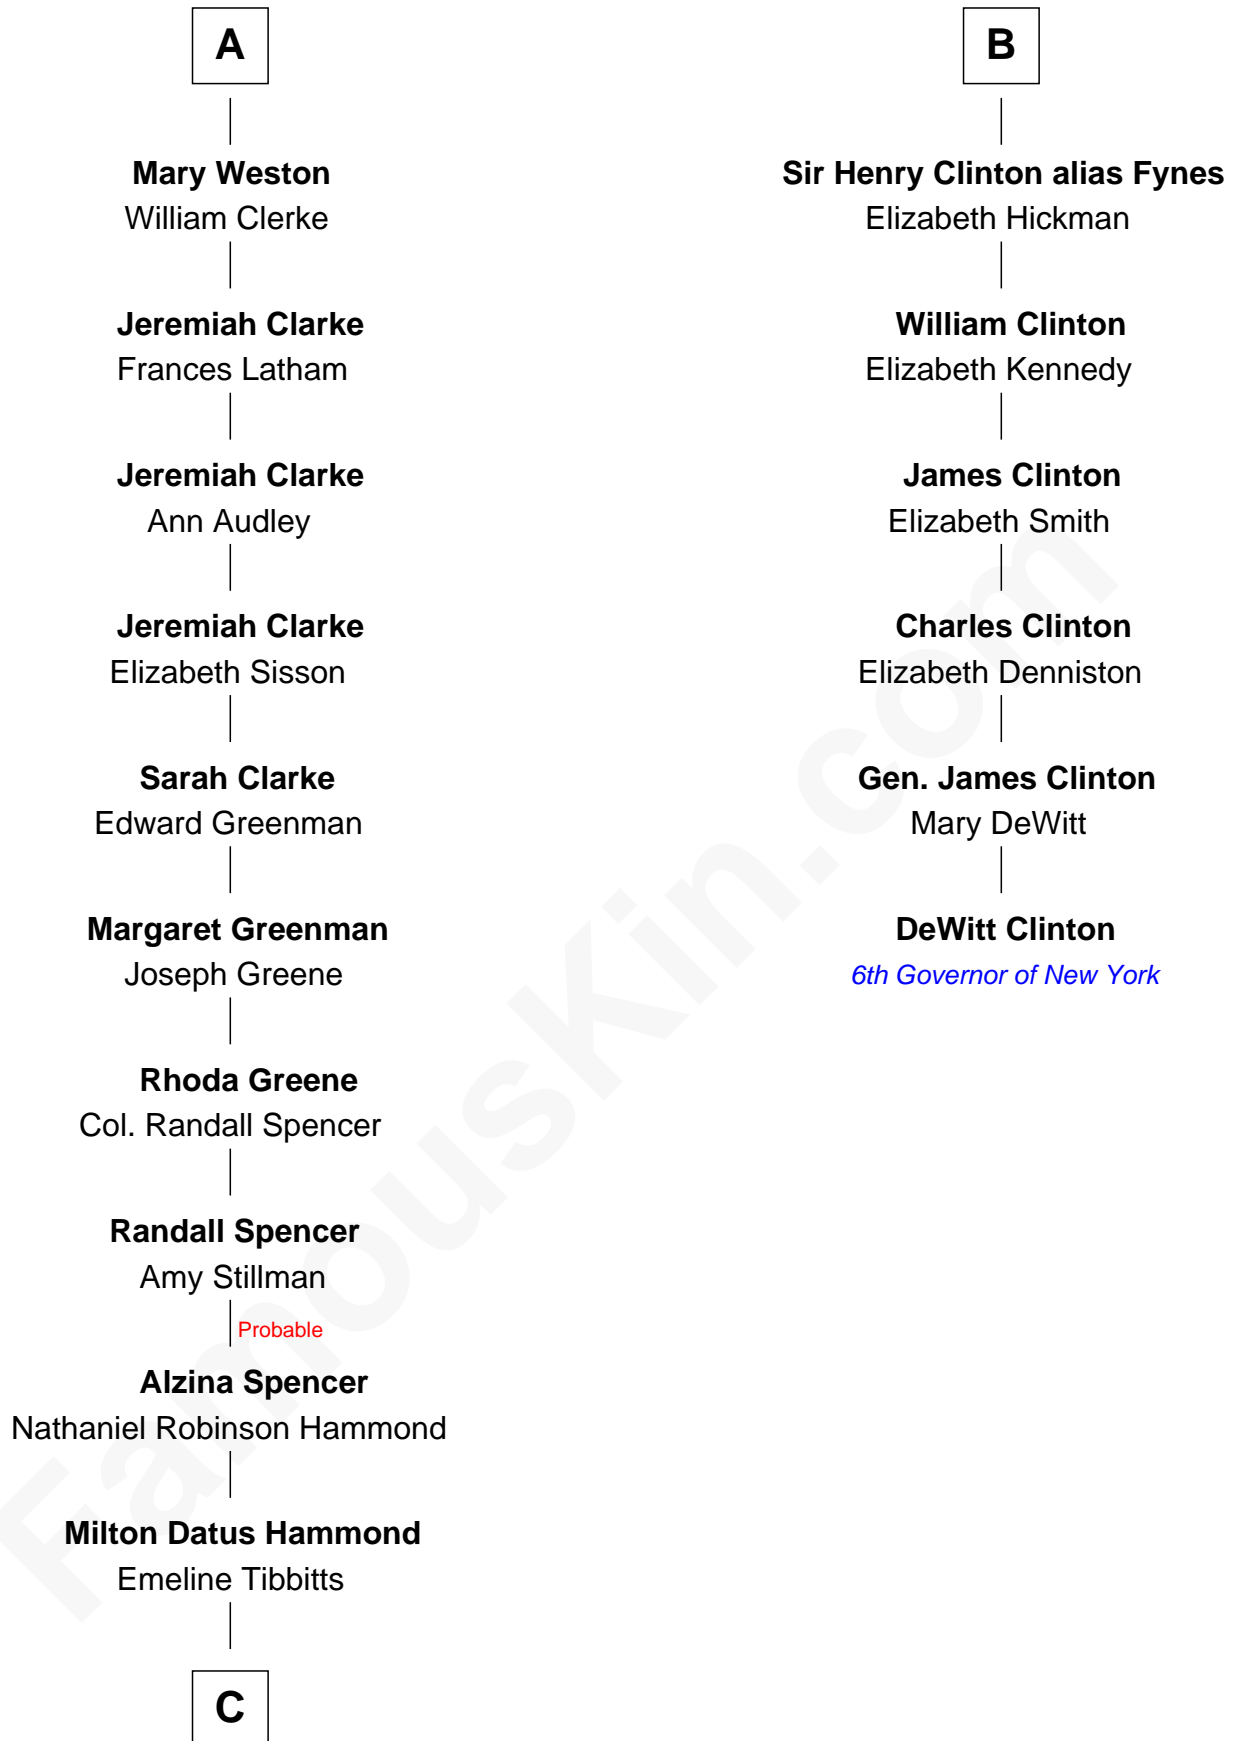

# FamousKin.com Relationship Chart of

**Amy Adams**  
Movie Actress

12th cousin 9 times removed of

**DeWitt Clinton**  
6th Governor of New York

**C**

—  
**Levi Parley Hammond**

Annie Elizabeth Baer

—  
**Grant Levi Hammond**

Rita Otterbeck

—  
**Colleen Hammond**

Joseph Hugh Hicken

—  
**Kathryn Hicken**

Richard Kent Adams

—  
**Amy Adams**

*Movie Actress*