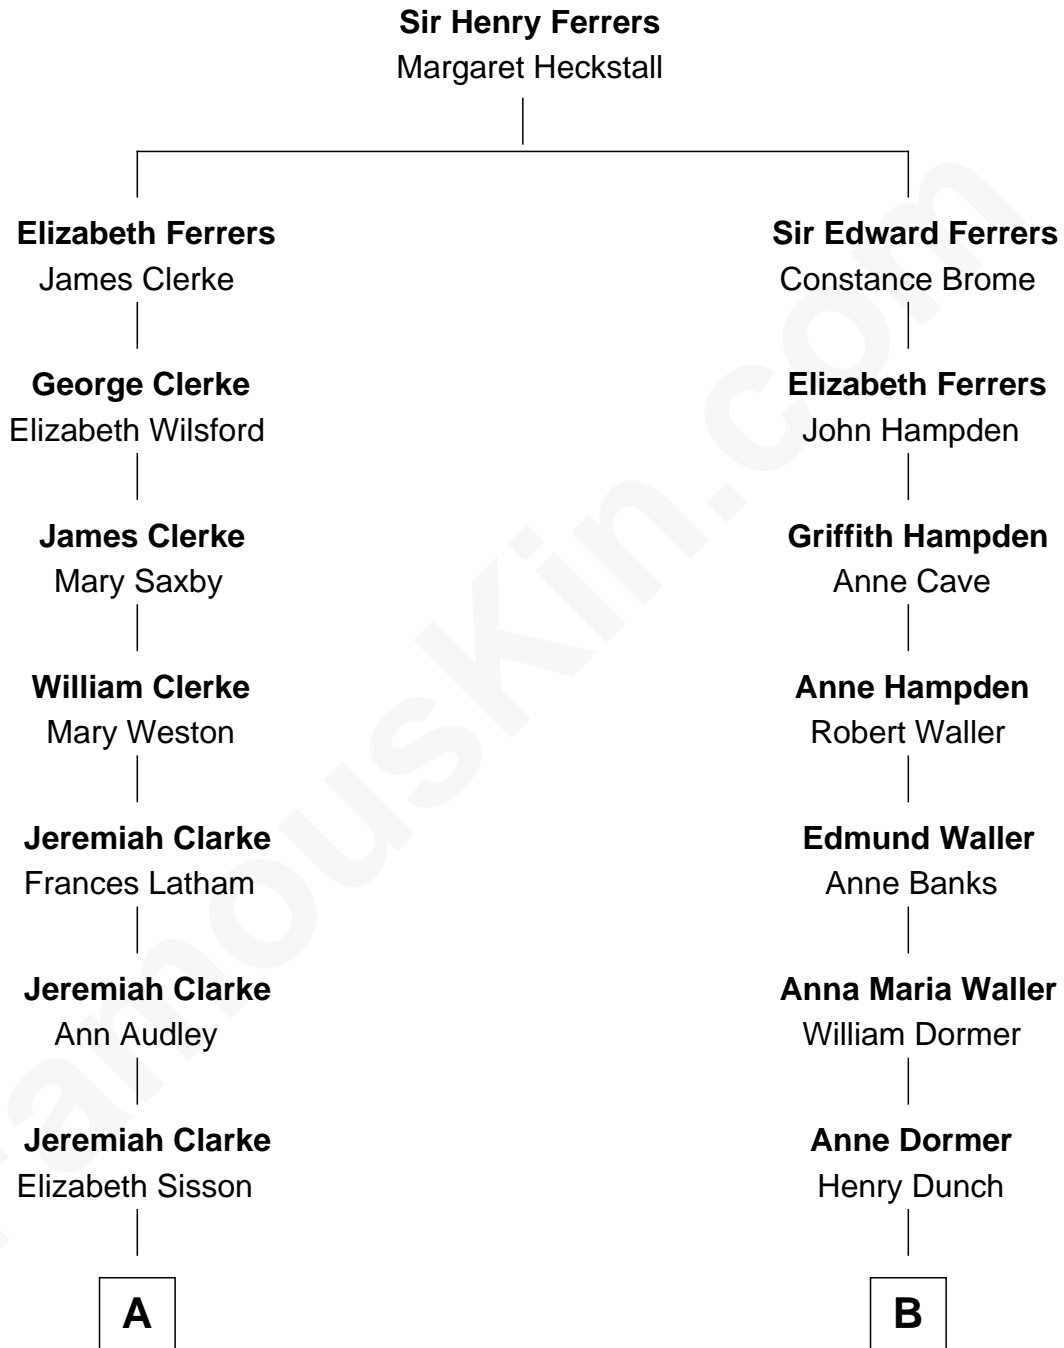

# FamousKin.com Relationship Chart of

**Amy Adams**  
Movie Actress

11th cousin 6 times removed of

**Lt. Gen. James Brudenell**

Leader of the "Charge of the Light Brigade"

Amy Adams photo by [NYCArthur](#) ([CC BY-SA 2.0](#))