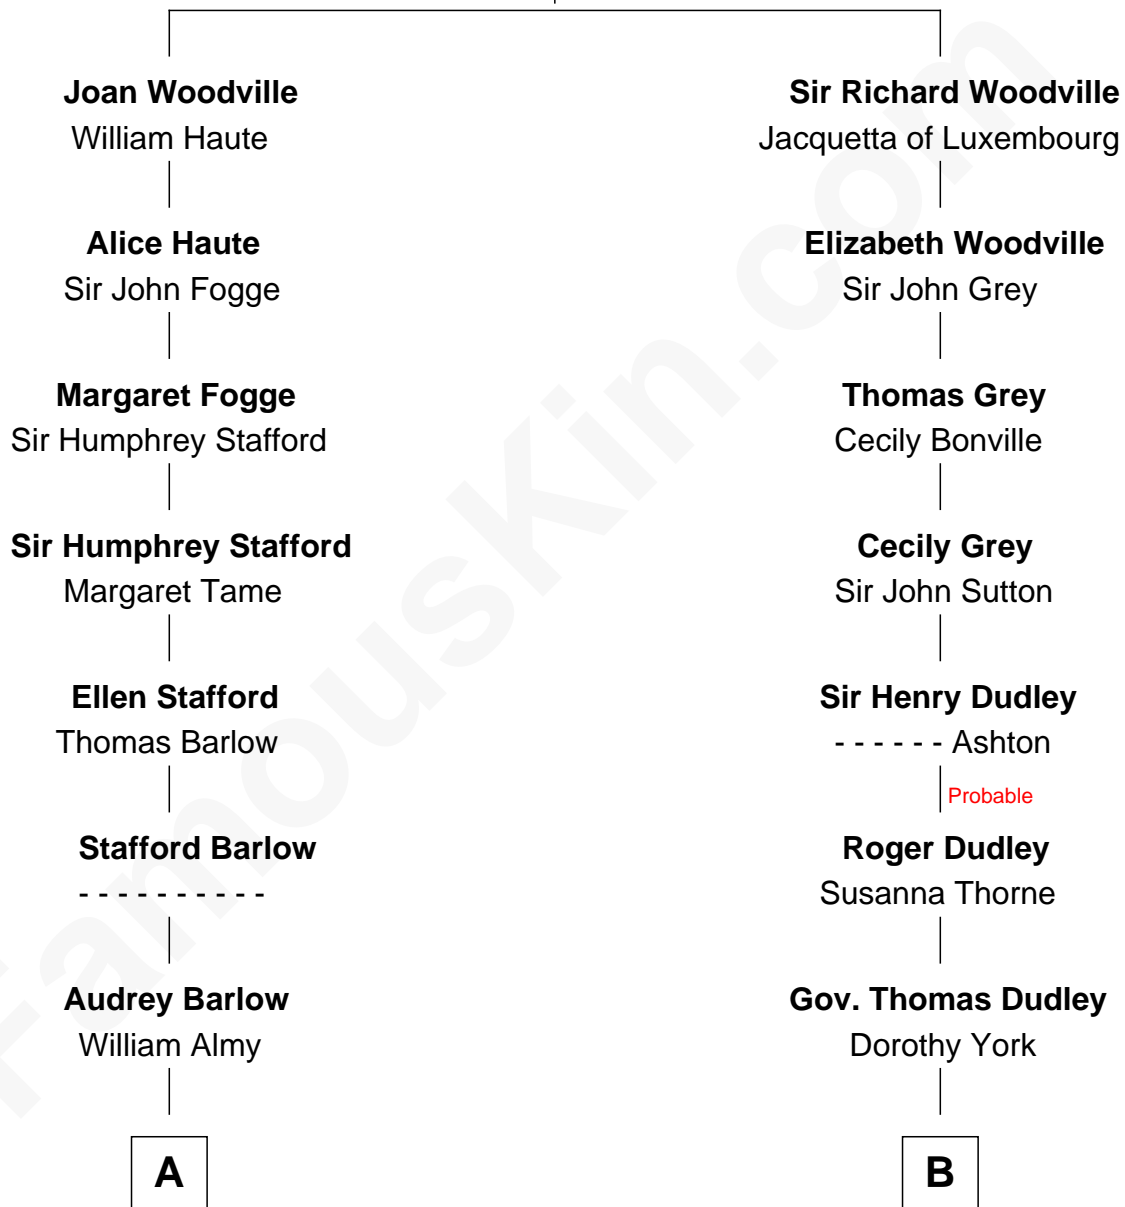

FamousKin.com Relationship Chart of

Amy Adams

Movie Actress

17th cousin 2 times removed of

Alan Ladd

Movie Actor

Richard Woodville

Joan Bedlisgate