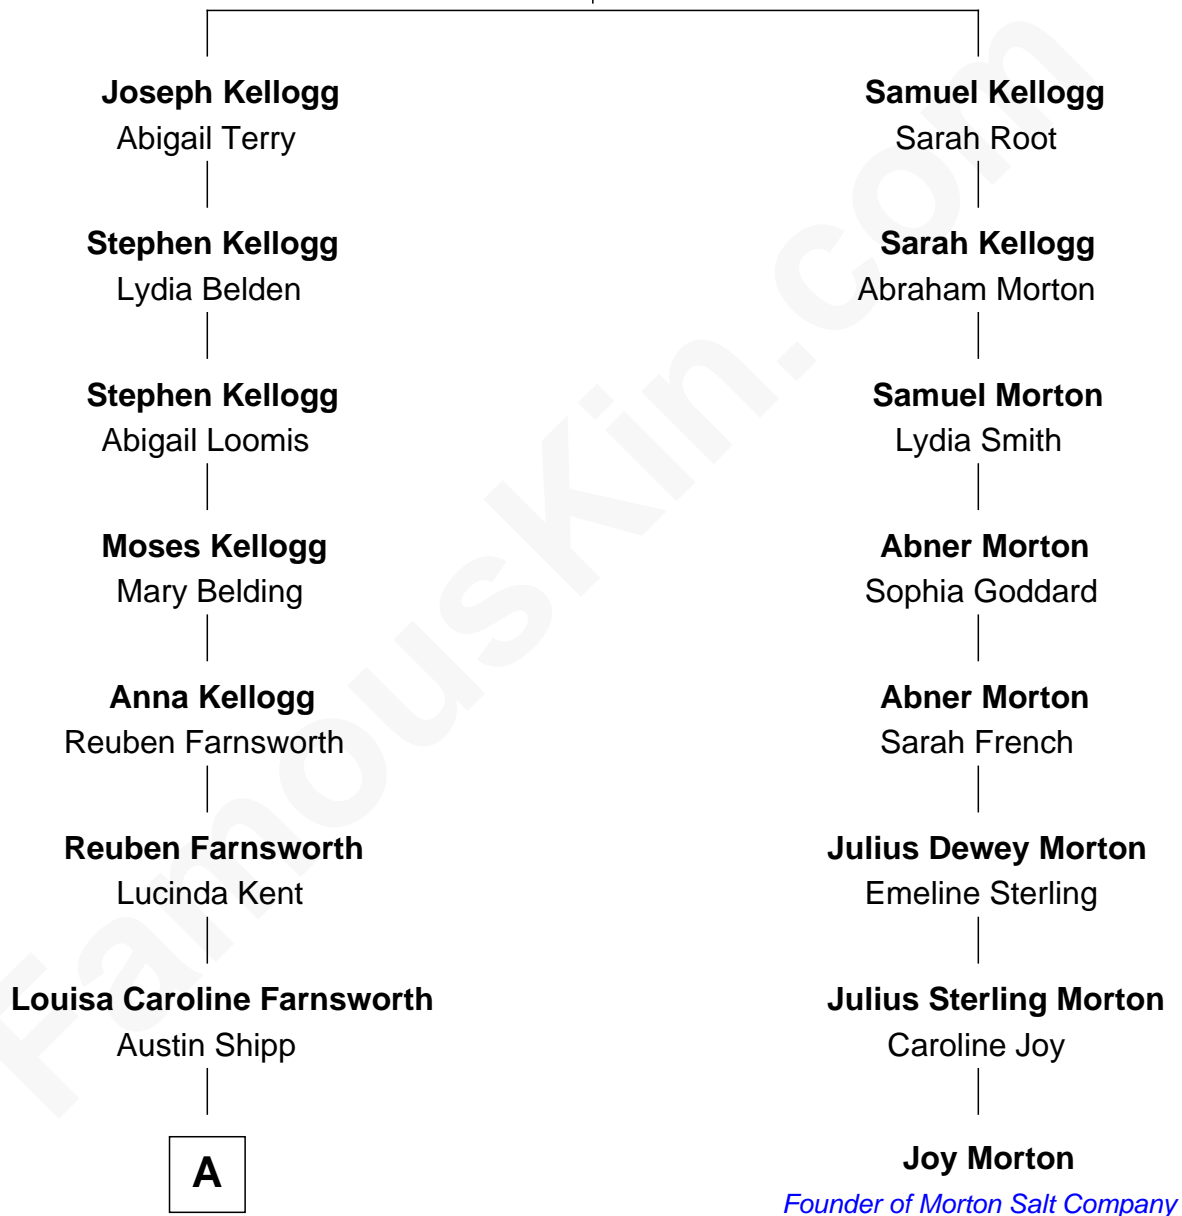

# FamousKin.com Relationship Chart of

**Amy Adams**

*Movie Actress*

7th cousin 4 times removed of

**Joy Morton**

*Founder of Morton Salt Company*

**Martyn Kellogg**

*Prudence Bird*

**A**

—  
**Dr. Milford Bard Shipp**

Ellis Reynolds

—  
**Olea Shipp**

John Hyrum Hill

—  
**Olea Lorraine Hill**

Frank Ralph Adams

—  
**Richard Kent Adams**