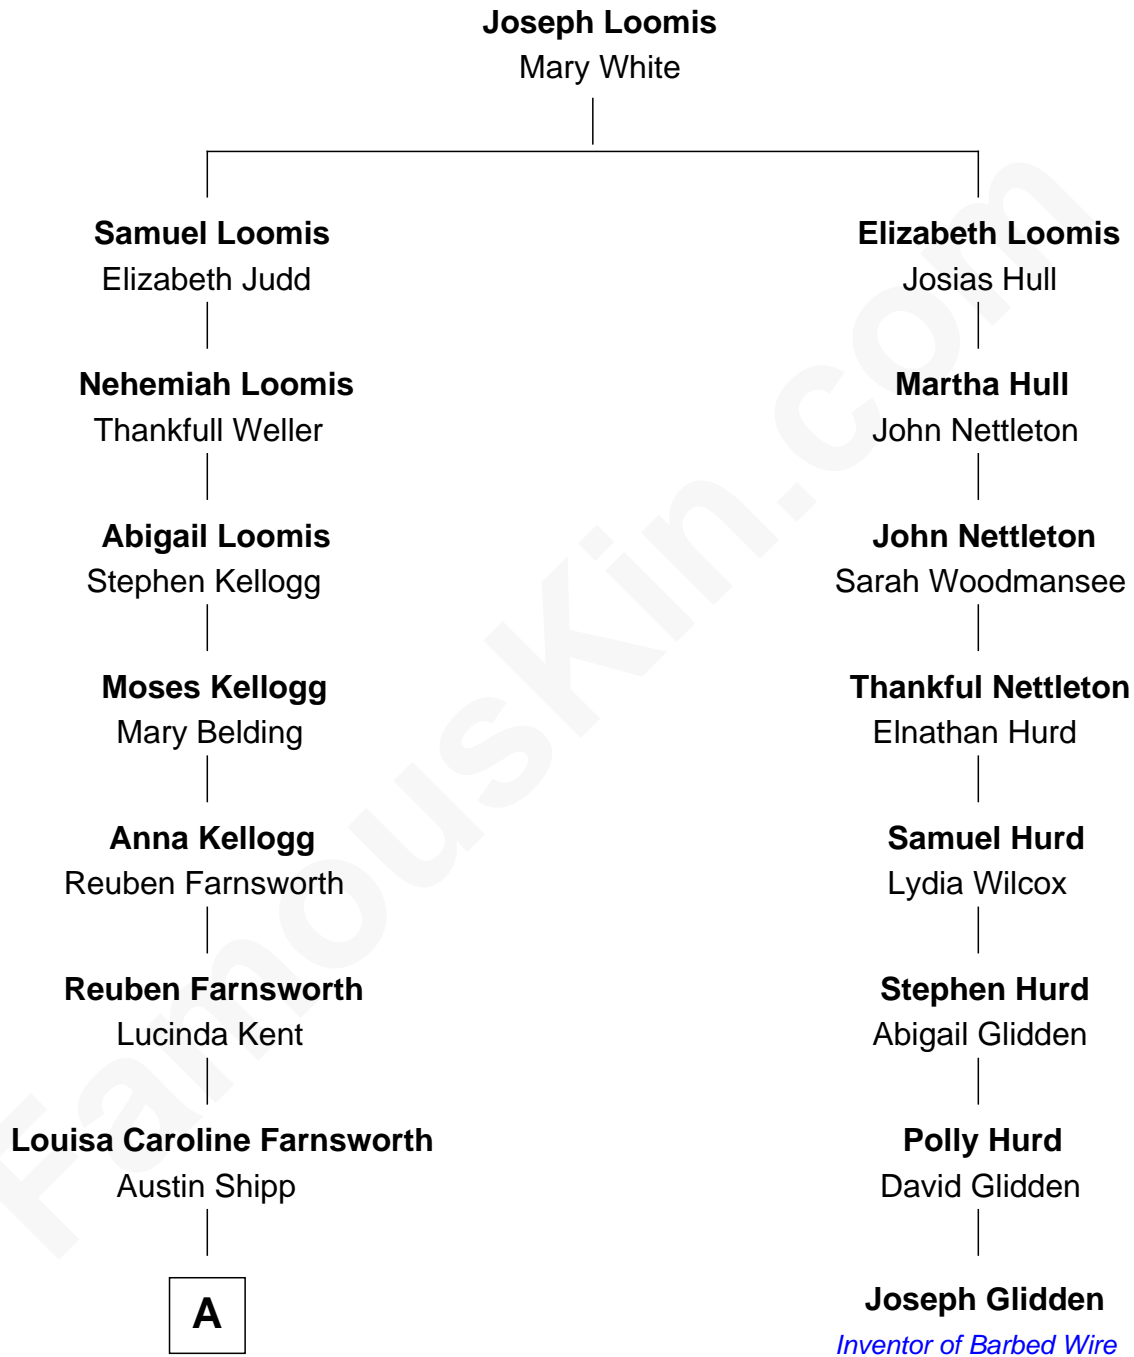

FamousKin.com Relationship Chart of

Amy Adams
Movie Actress

7th cousin 4 times removed of

Joseph Glidden
Inventor of Barbed Wire

A

—
Dr. Milford Bard Shipp

Ellis Reynolds

—
Olea Shipp

John Hyrum Hill

—
Olea Lorraine Hill

Frank Ralph Adams

—
Richard Kent Adams

Kathryn Hicken

—
Amy Adams

Movie Actress