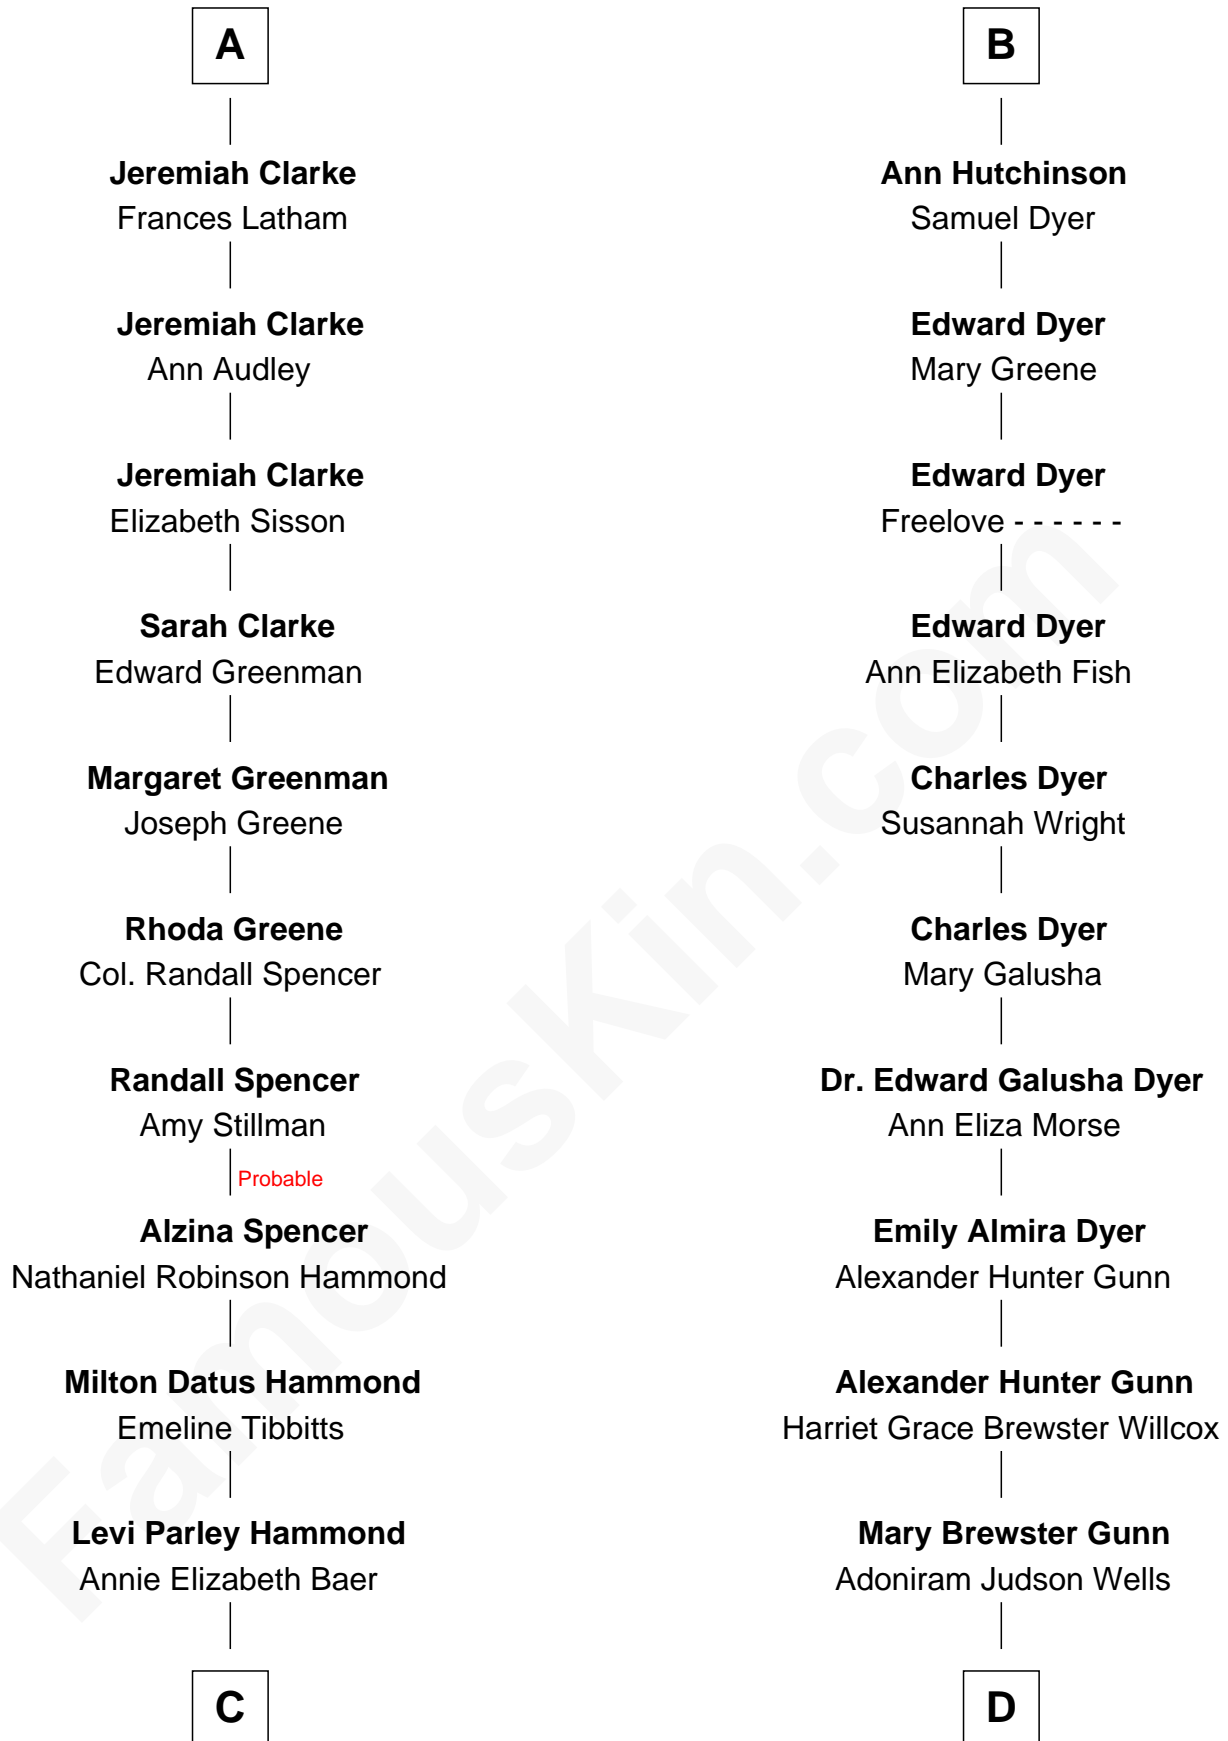

FamousKin.com Relationship Chart of

Amy Adams
Movie Actress

18th cousin 2 times removed of

Elisabeth Shue
TV and Movie Actress

Sir Thomas Blount
Margaret de Gresley

Sanchia Blount
Edward Langford

Alice Langford
John Stradling

Anne Stradling
Sir John Danvers

Anne Danvers
Thomas Lovett

Elizabeth Lovett
Anthony Cave

Mary Cave
Sir Jerome Weston

Mary Weston
William Clerke

A

Sir Thomas Blount
Agnes Hawley

Anne Blount
William Marbury

Robert Marbury
Katherine Williamson

William Marbury
Agnes Lenton

Rev. Francis Marbury
Bridget Dryden

Anne Marbury
William Hutchinson

Edward Hutchinson
Katherine Hamby

B

FamousKin.com