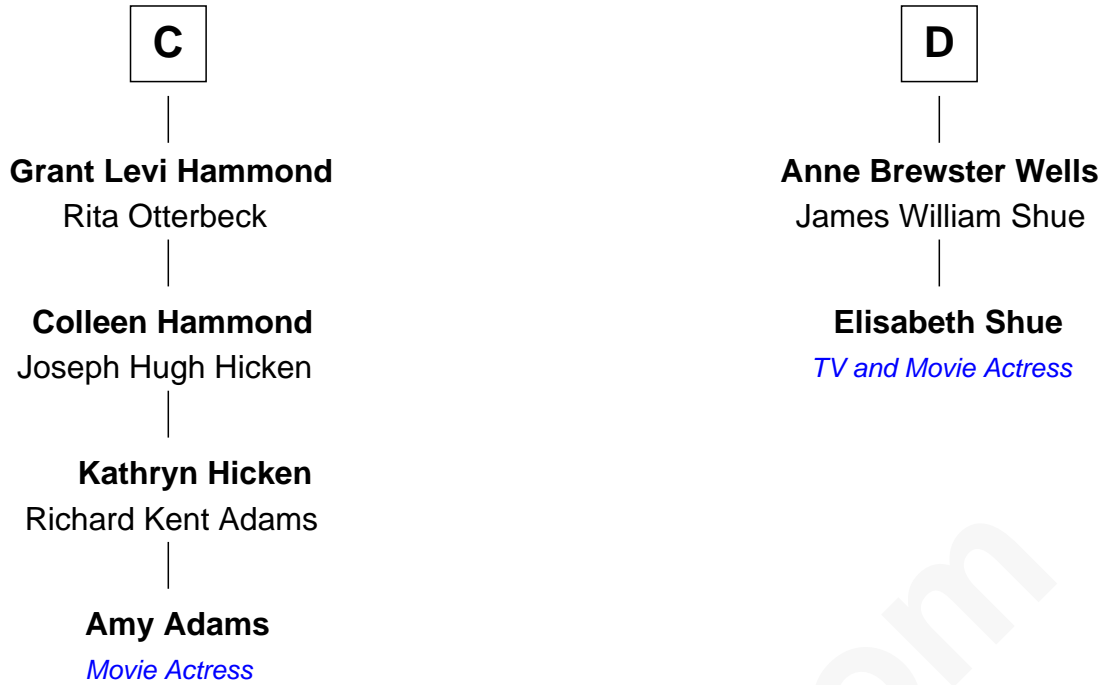

FamousKin.com Relationship Chart of

Amy Adams
Movie Actress

18th cousin 2 times removed of

Elisabeth Shue
TV and Movie Actress

Sir Thomas Blount
Margaret de Gresley

Sanchia Blount
Edward Langford

Alice Langford
John Stradling

Anne Stradling
Sir John Danvers

Anne Danvers
Thomas Lovett

Elizabeth Lovett
Anthony Cave

Mary Cave
Sir Jerome Weston

Mary Weston
William Clerke

A

Sir Thomas Blount
Agnes Hawley

Anne Blount
William Marbury

Robert Marbury
Katherine Williamson

William Marbury
Agnes Lenton

Rev. Francis Marbury
Bridget Dryden

Anne Marbury
William Hutchinson

Edward Hutchinson
Katherine Hamby

B

FamousKin.com