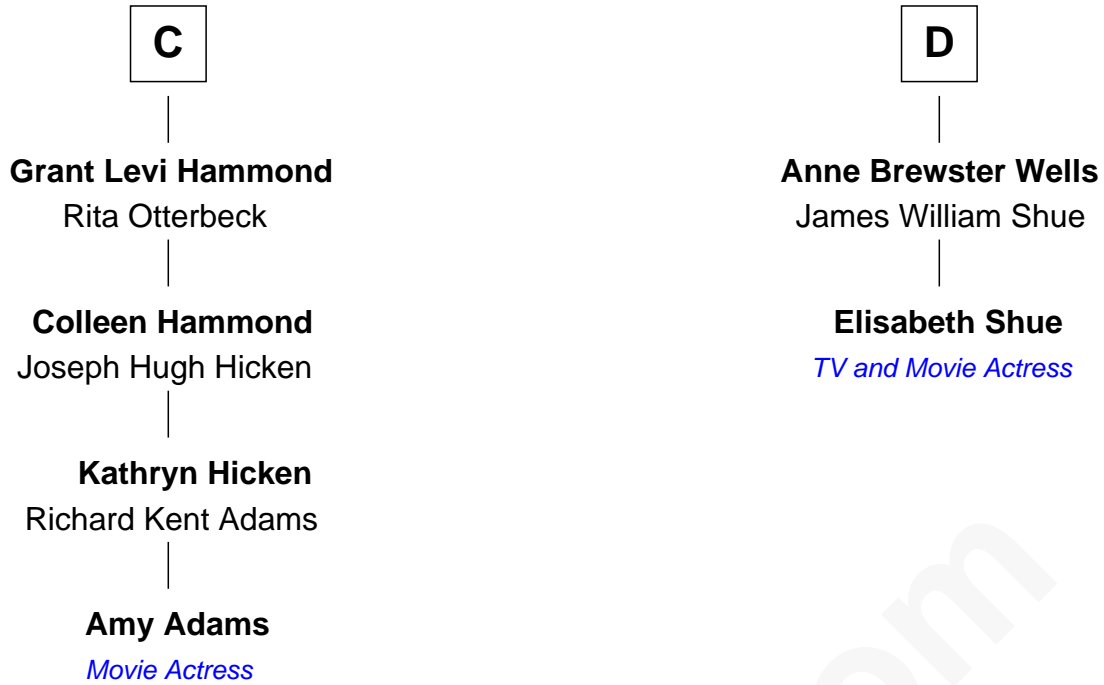

FamousKin.com Relationship Chart of

Amy Adams
Movie Actress

18th cousin 2 times removed of

Elisabeth Shue
TV and Movie Actress

Sir Hugh Willoughby
Margaret Freville

Isabel Willoughby

Philip Boteler

John Boteler

Sir Jerome Weston

Mary Weston

William Clerke

A

Margery Willoughby

Sir Godfrey Hilton

Elizabeth Hilton

Richard Thimbleby

Anne Thimbleby

John Booth

Eleanor Booth

Edward Hamby

William Hamby

Margaret Blewett

Robert Hamby

Elizabeth Arnold

Katherine Hamby

Edward Hutchinson

B

FamousKin.com