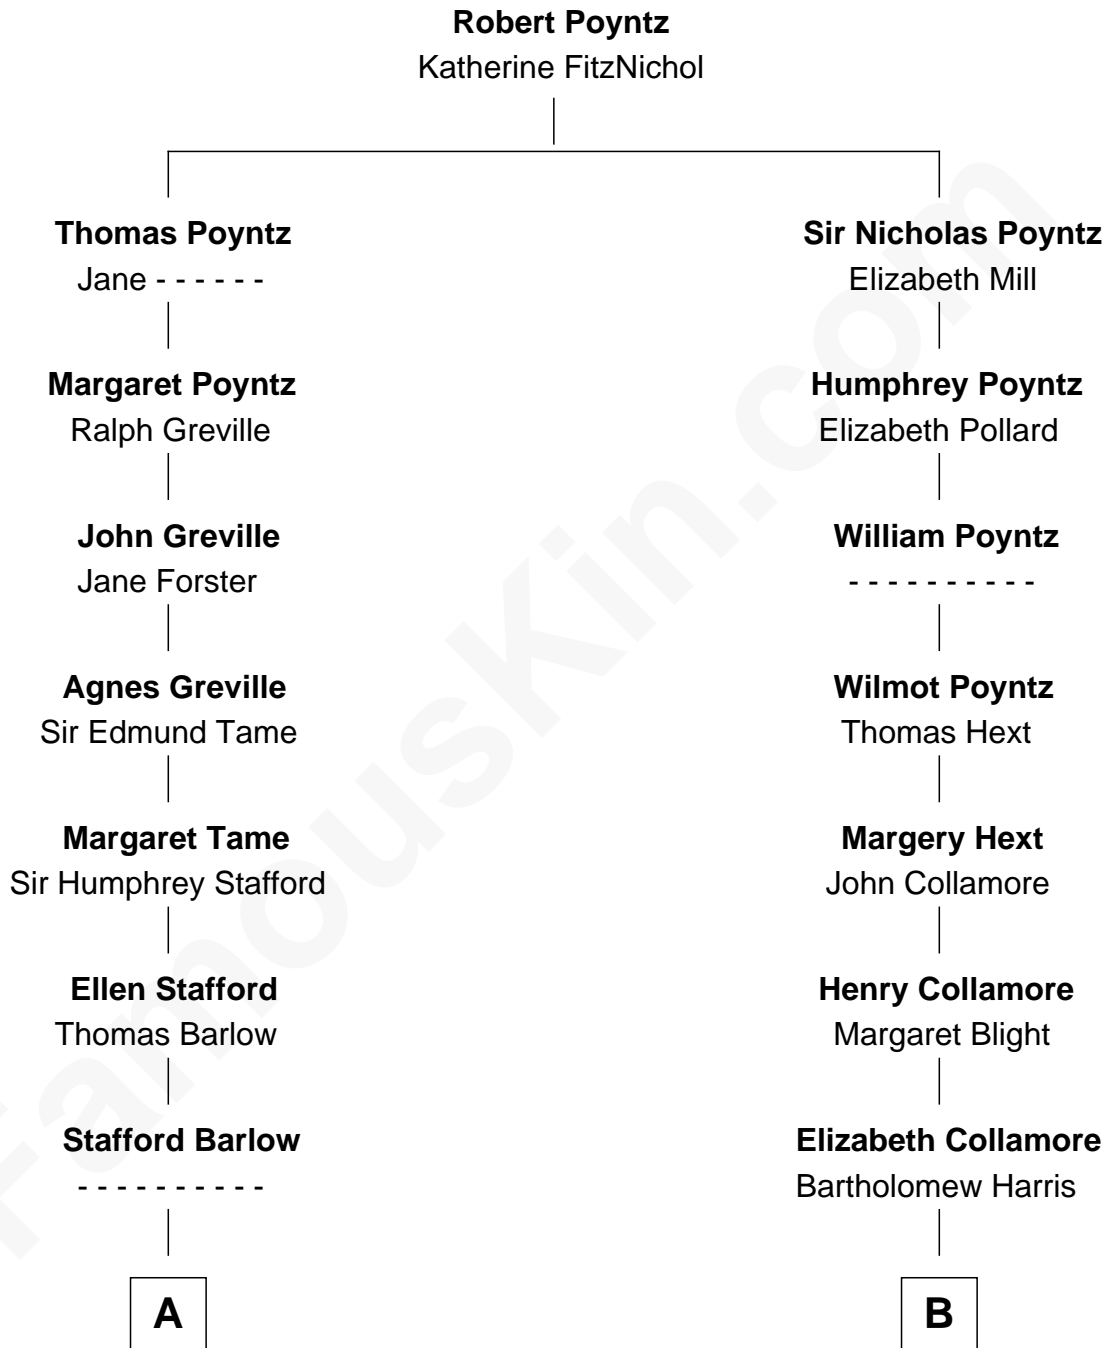

FamousKin.com Relationship Chart of

Amy Adams
Movie Actress

18th cousin 2 times removed of

Elisabeth Shue
TV and Movie Actress

FamousKin.com