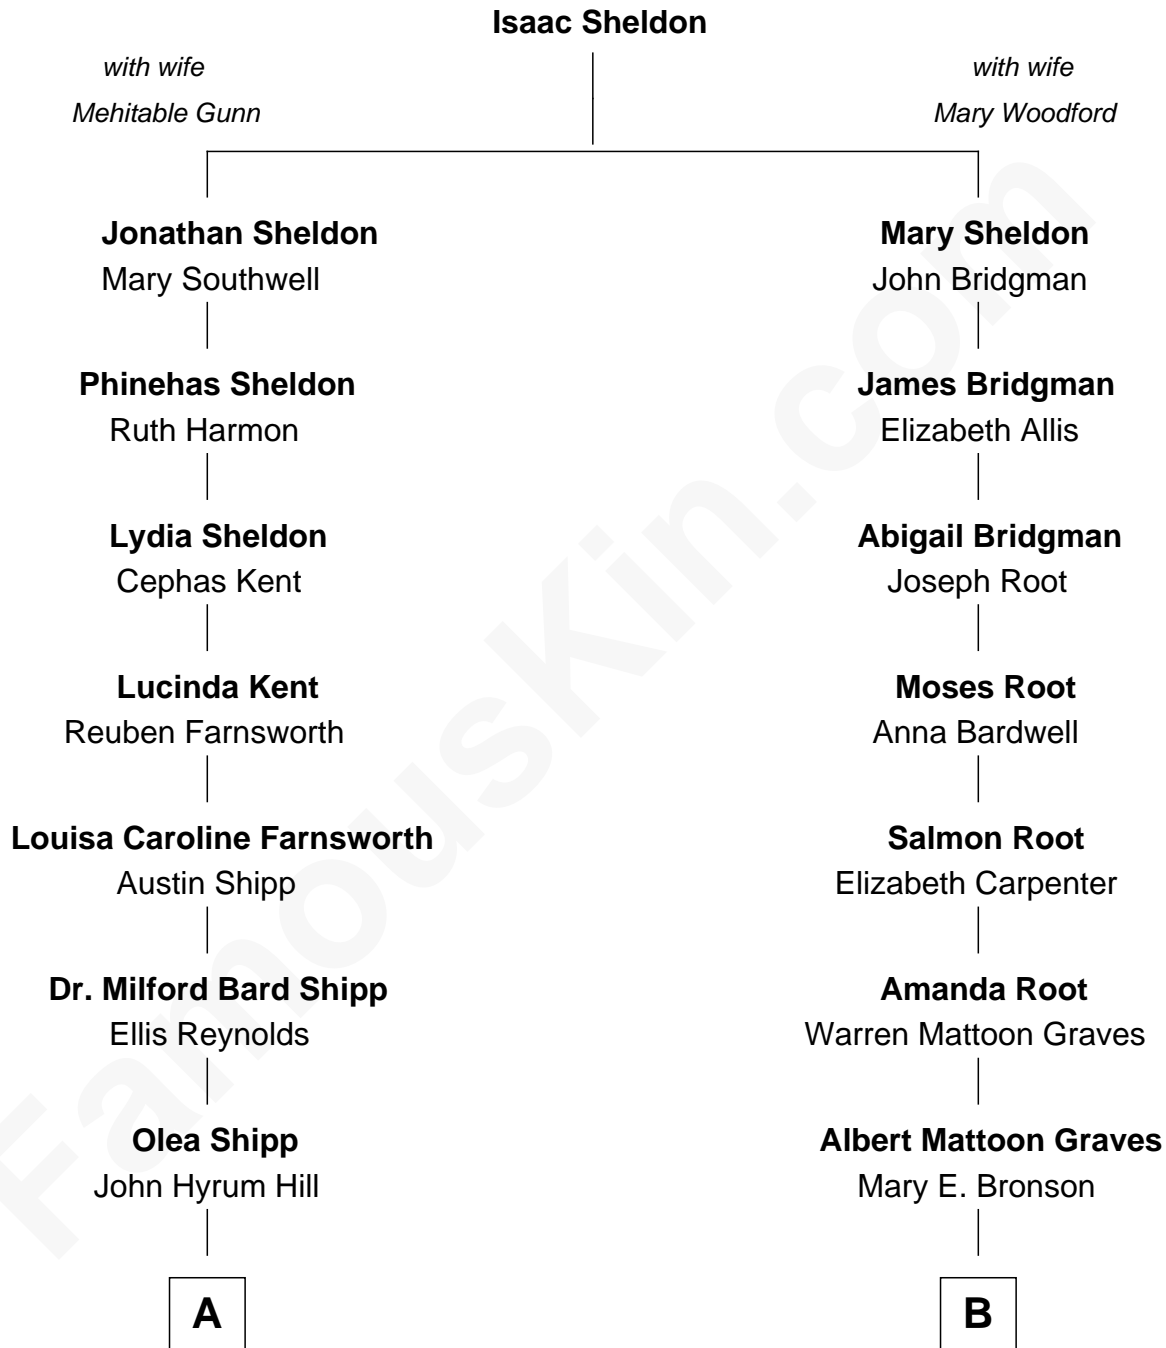

FamousKin.com Relationship Chart of

Amy Adams

Movie Actress

9th cousin of

John Lithgow

Stage, TV, and Movie Actor

A

Olea Lorraine Hill
Frank Ralph Adams

Richard Kent Adams
Kathryn Hicken

Amy Adams
Movie Actress

B

Eva Bronson Graves
Rev. Orlo Josiah Price

Sarah Jane Price
Arthur Washington Lithgow

John Lithgow
Stage, TV, and Movie Actor

FamousKin.com