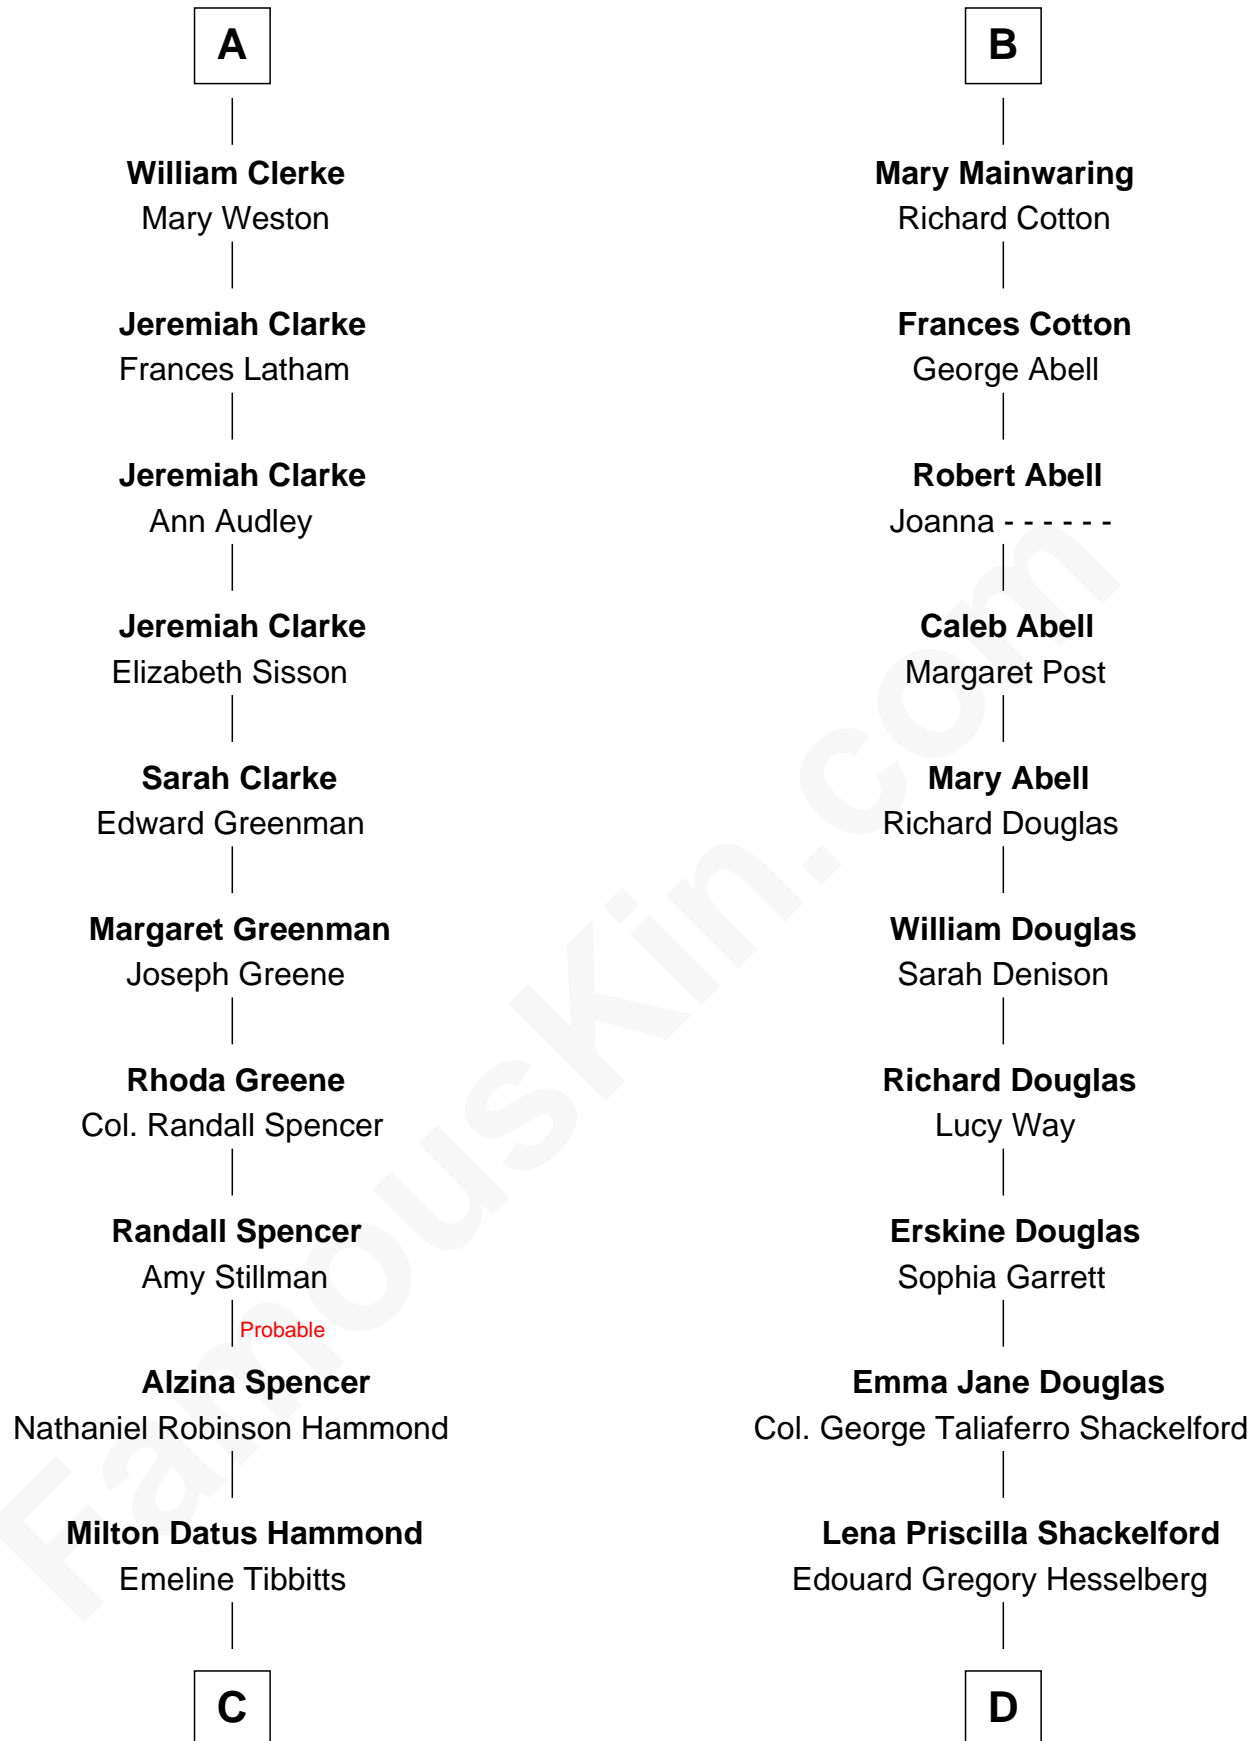

FamousKin.com Relationship Chart of

Amy Adams
Movie Actress

19th cousin 2 times removed of

Illeana Douglas
TV and Movie Actress

John de Welles
Maud de Roos

C

Levi Parley Hammond

Annie Elizabeth Baer