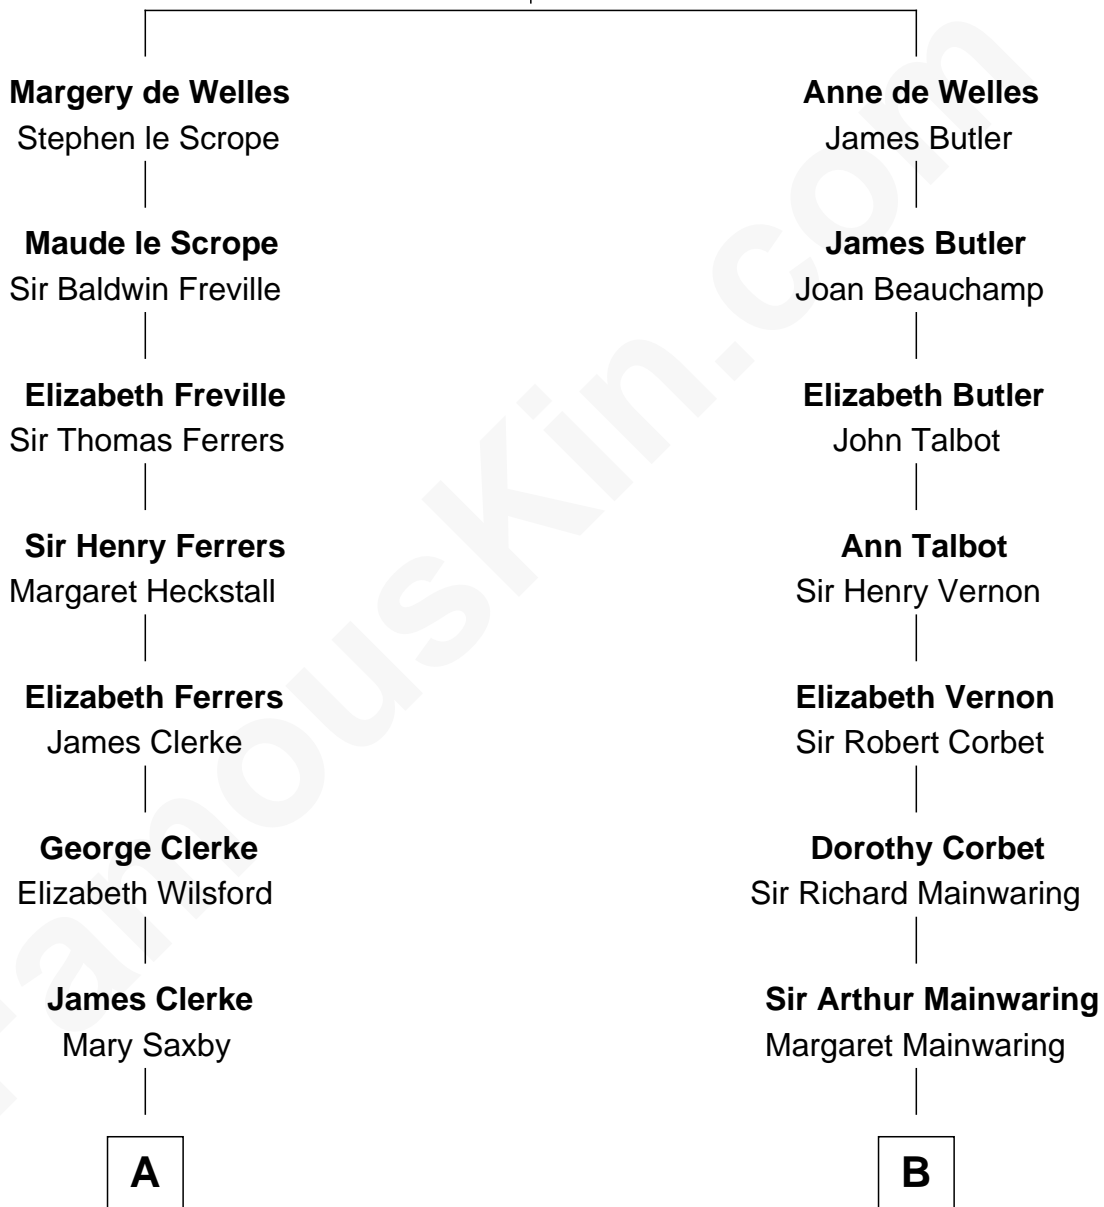

FamousKin.com Relationship Chart of

Amy Adams
Movie Actress

19th cousin 2 times removed of

Illeana Douglas
TV and Movie Actress

John de Welles
Maud de Roos

C

Levi Parley Hammond

Annie Elizabeth Baer

Grant Levi Hammond

Rita Otterbeck

Colleen Hammond

Joseph Hugh Hicken

Kathryn Hicken

Richard Kent Adams

Amy Adams

Movie Actress

D

Melvyn Edouard Hesselberg

Rosalind Hightower

Gregory Hesselberg

Joan Georgescu

Illeana Douglas

TV and Movie Actress