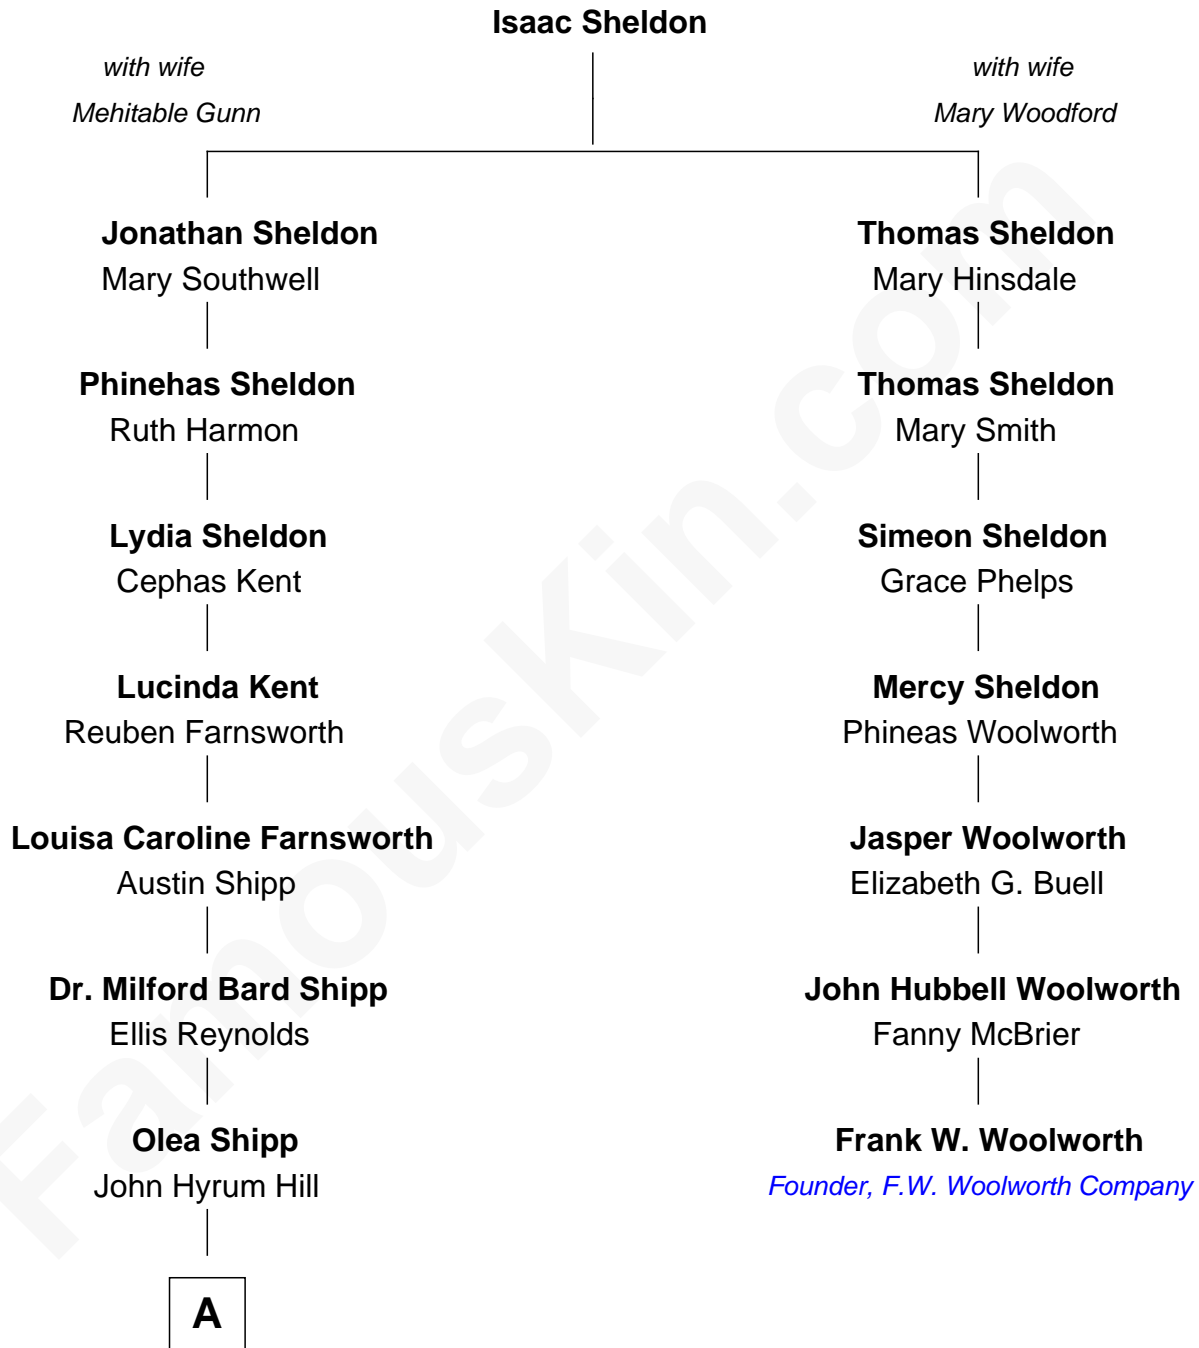

FamousKin.com Relationship Chart of

Amy Adams
Movie Actress

6th cousin 3 times removed of

Frank W. Woolworth

Founder of F.W. Woolworth Company

A

Olea Lorraine Hill
Frank Ralph Adams

Richard Kent Adams
Kathryn Hicken