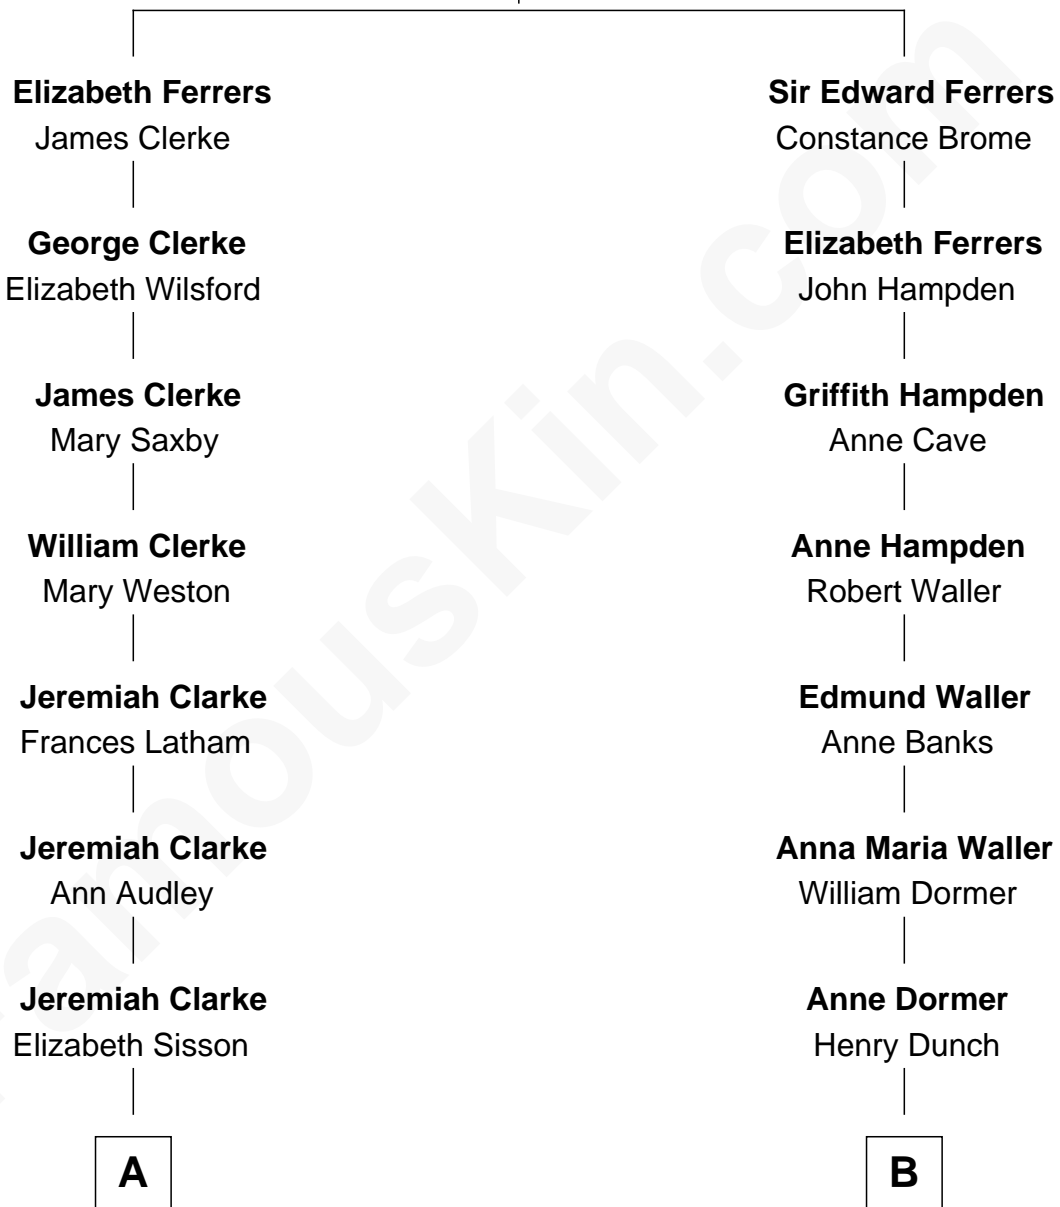

# FamousKin.com Relationship Chart of

**Amy Adams**  
*Movie Actress*

16th cousin 1 time removed of

**Princess Diana**  
*Princess of Wales*

**Sir Henry Ferrers**  
Margaret Heckstall

Amy Adams photo by [NYCArthur](#) (CC BY-SA 2.0)