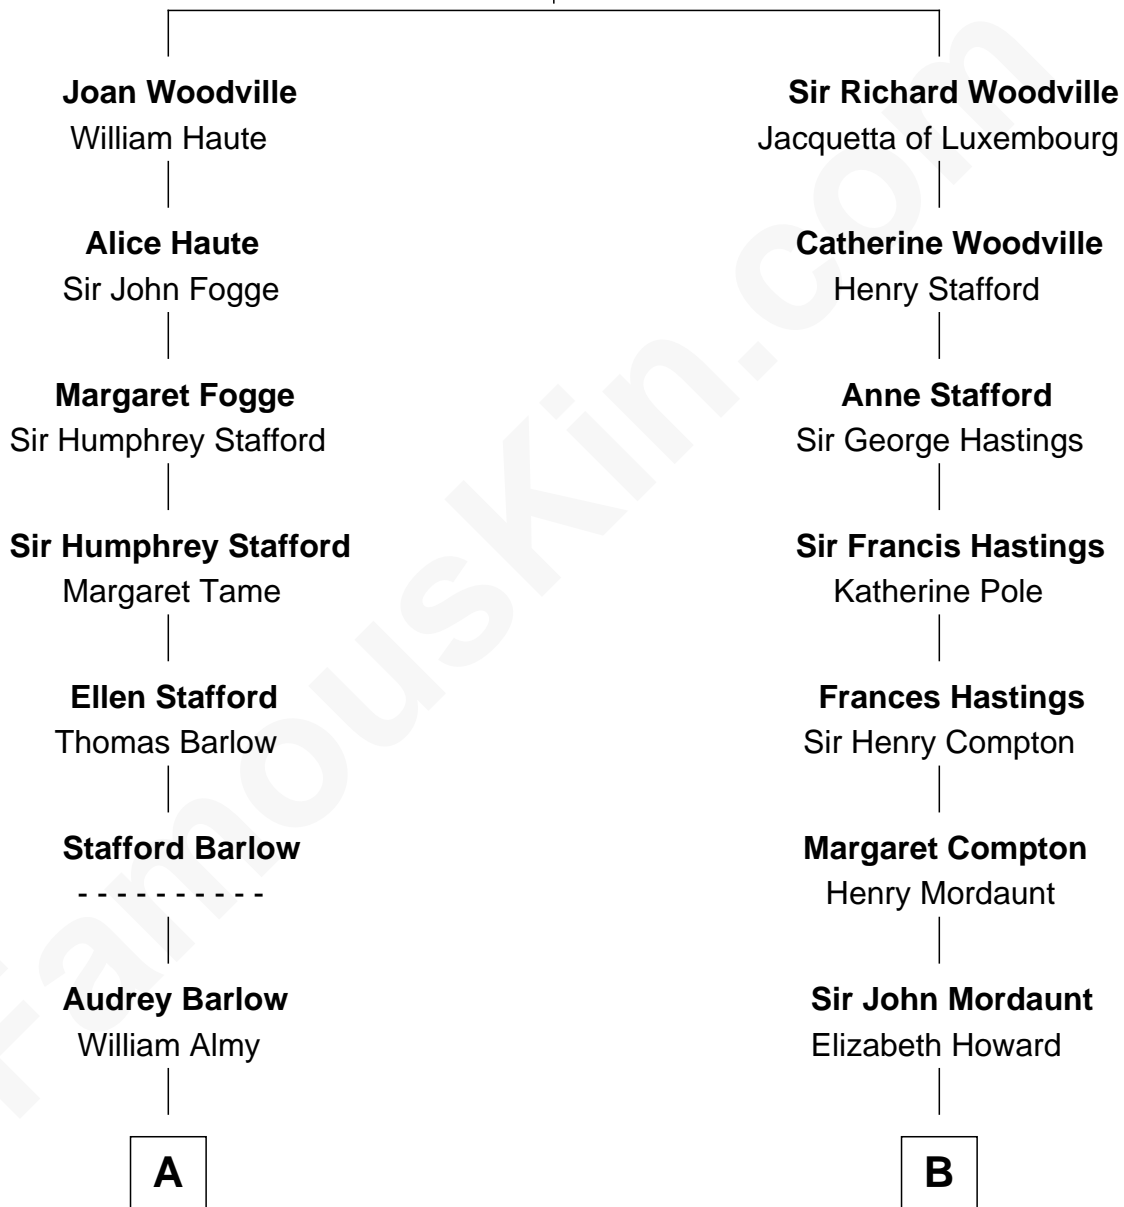

FamousKin.com Relationship Chart of

Amy Adams
Movie Actress

16th cousin 3 times removed of

Princess Diana
Princess of Wales

Richard Woodville
Joan Bedlisgate

C

—
Colleen Hammond
Joseph Hugh Hicken

—
Kathryn Hicken
Richard Kent Adams

—
Amy Adams
Movie Actress

FamousKin.com