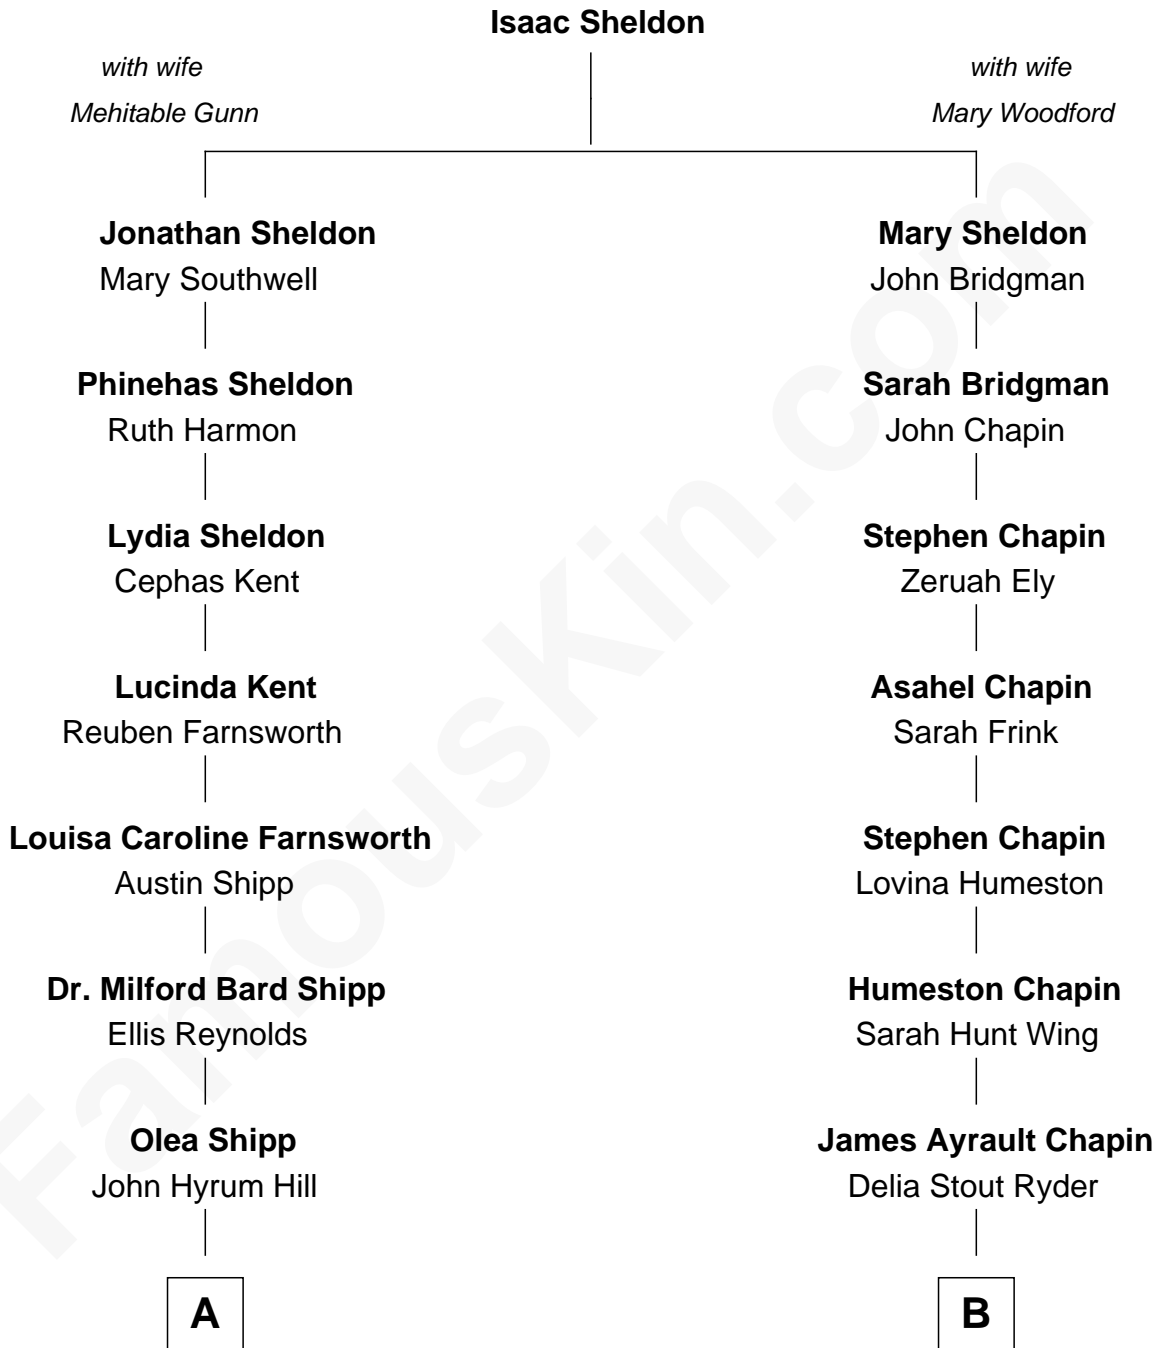

FamousKin.com Relationship Chart of

Amy Adams

Movie Actress

9th cousin of

Harry Chapin

Singer and Songwriter

A

Olea Lorraine Hill
Frank Ralph Adams