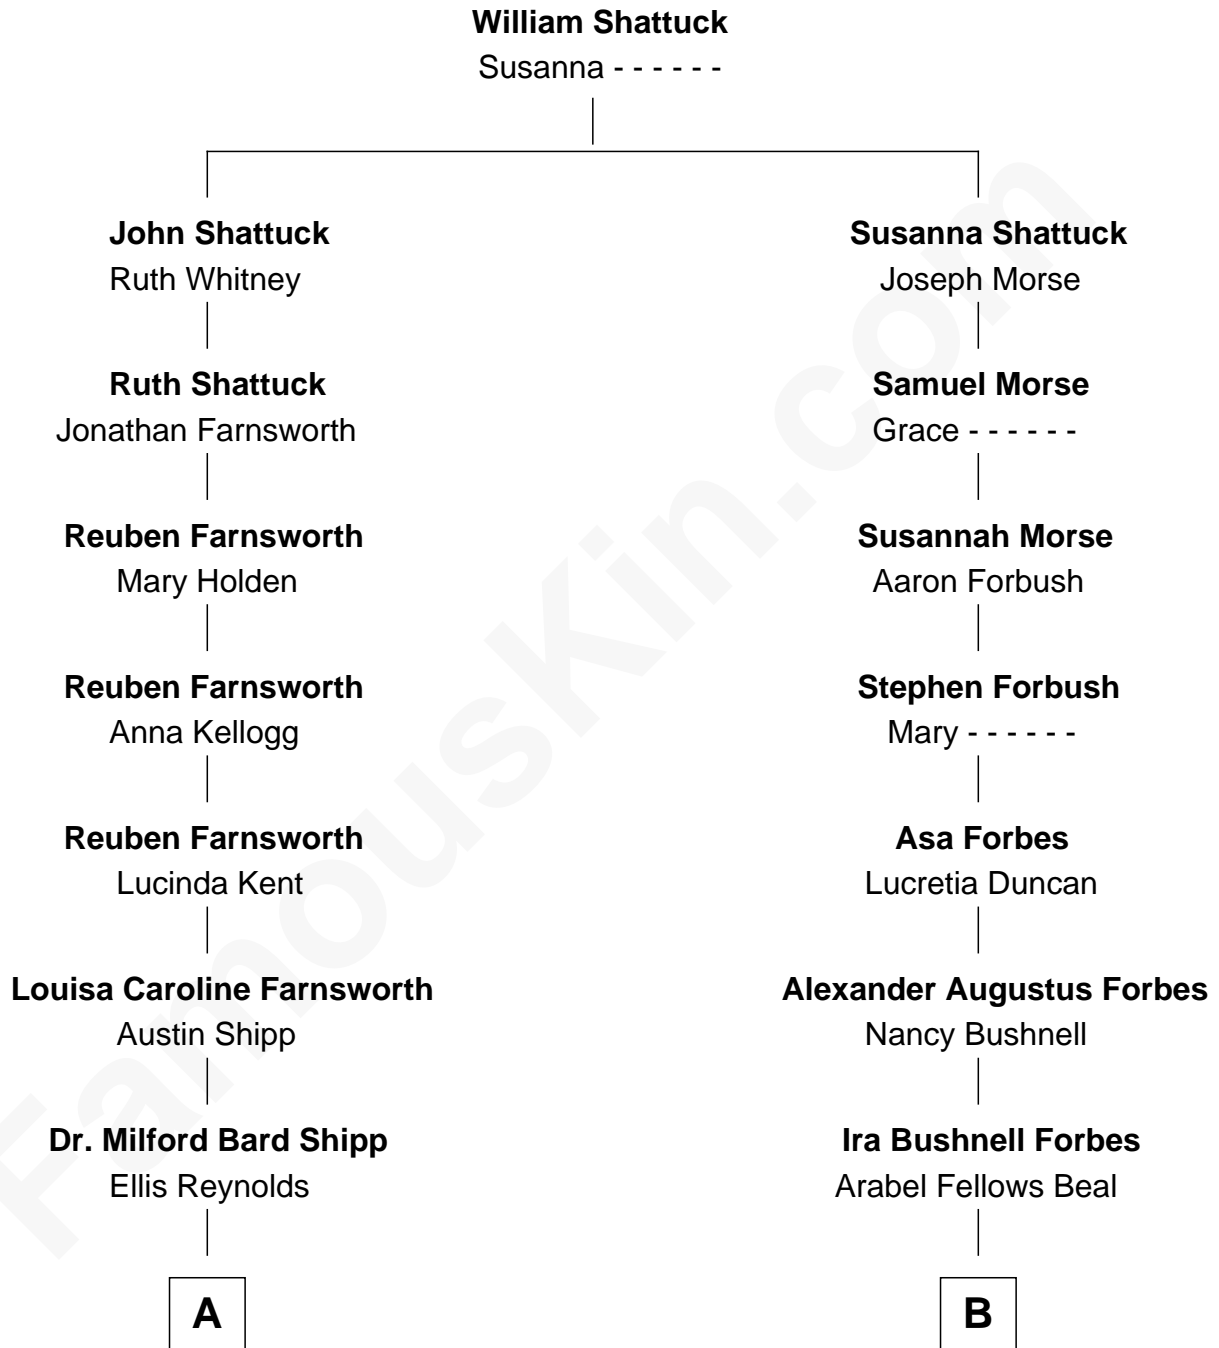

FamousKin.com Relationship Chart of

Amy Adams

Movie Actress

9th cousin 1 time removed of

Harry Chapin

Singer and Songwriter

A

Olea Shipp

John Hyrum Hill

Olea Lorraine Hill

Frank Ralph Adams

Richard Kent Adams

Kathryn Hicken

Amy Adams

Movie Actress

B

Abigail Beal Forbes

James Ormsbee Chapin

James Forbes Chapin

Jeanne Elspeth Burke

Harry Chapin

Singer and Songwriter