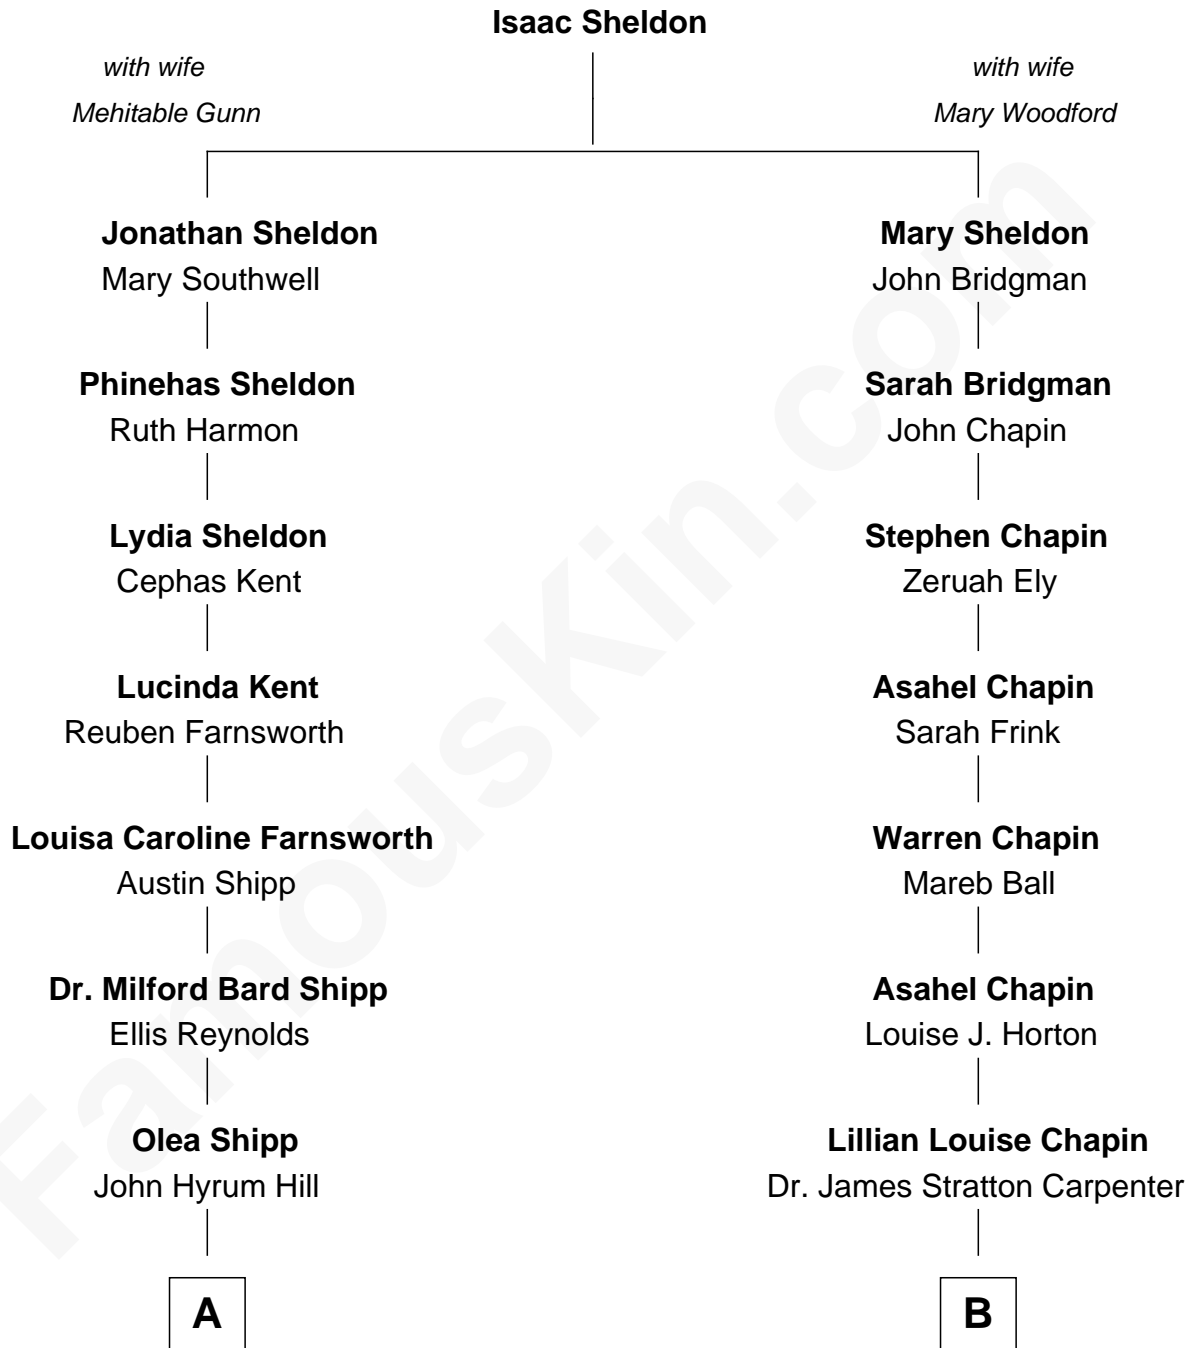

# FamousKin.com Relationship Chart of

**Amy Adams**

*Movie Actress*

9th cousin of

**Mary Chapin Carpenter**

*Singer and Songwriter*

**A**

**Olea Lorraine Hill**  
Frank Ralph Adams

**Richard Kent Adams**  
Kathryn Hicken

**Amy Adams**  
*Movie Actress*

**B**

**Chapin Carpenter**  
Ruth Smythe

**Chapin Carpenter**  
Mary Bowie Robertson

**Mary Chapin Carpenter**  
*Singer and Songwriter*