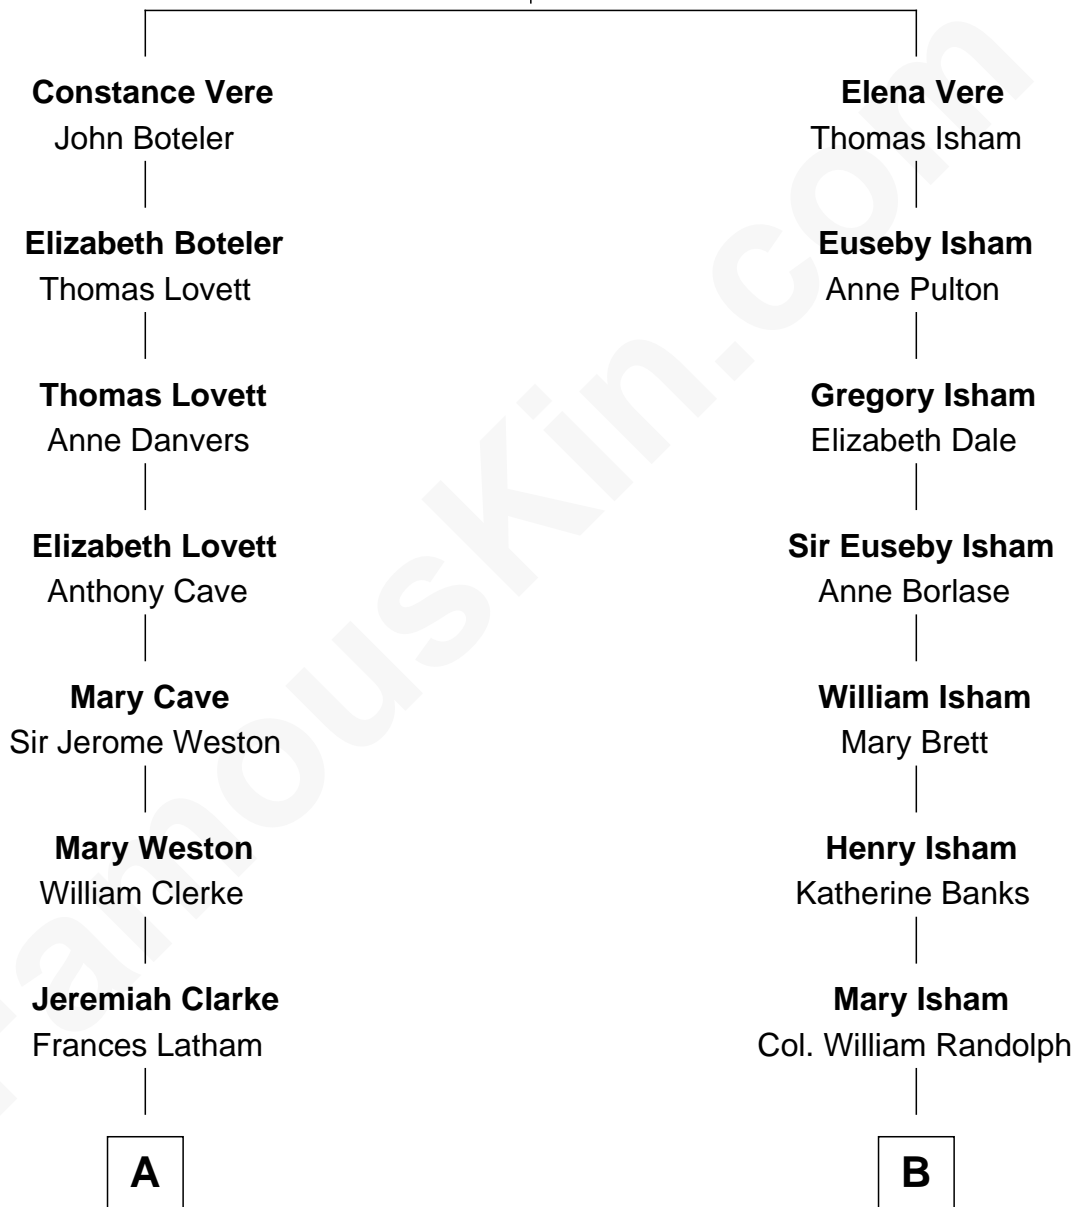

# FamousKin.com Relationship Chart of

**Amy Adams**  
*Movie Actress*

16th cousin 3 times removed of

**Mary Chapin Carpenter**  
*Singer and Songwriter*

**Richard Vere**  
Isabel Green

**C**

—  
**Colleen Hammond**  
Joseph Hugh Hicken

—  
**Kathryn Hicken**  
Richard Kent Adams

—  
**Amy Adams**  
*Movie Actress*

FamousKin.com