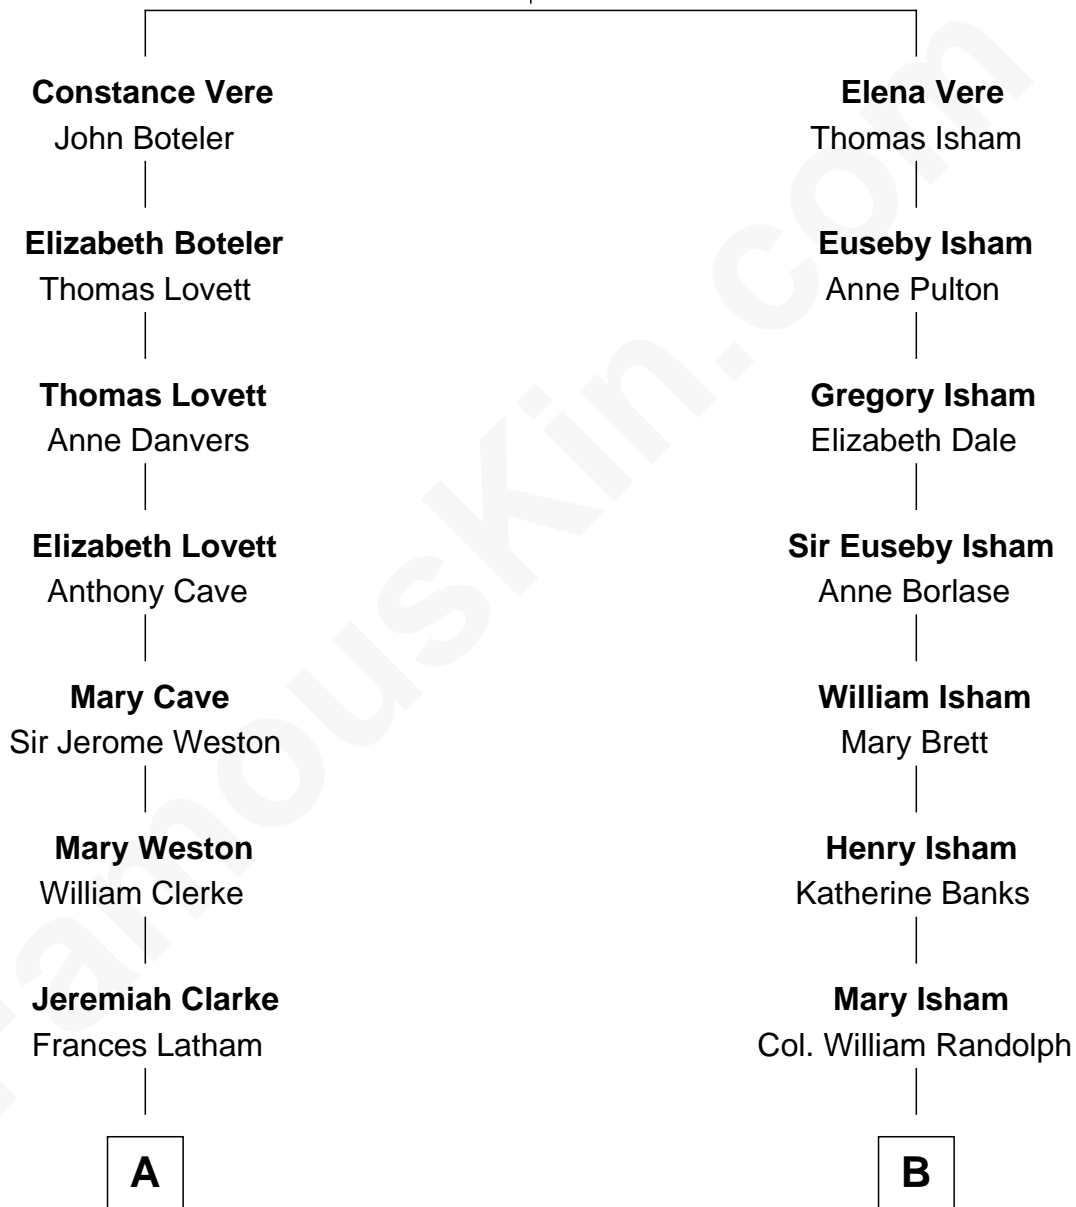

FamousKin.com Relationship Chart of

Amy Adams
Movie Actress

16th cousin 3 times removed of

Edward Norton
Movie Actor

Richard Vere
Isabel Green

C

—
Colleen Hammond
Joseph Hugh Hicken

—
Kathryn Hicken
Richard Kent Adams