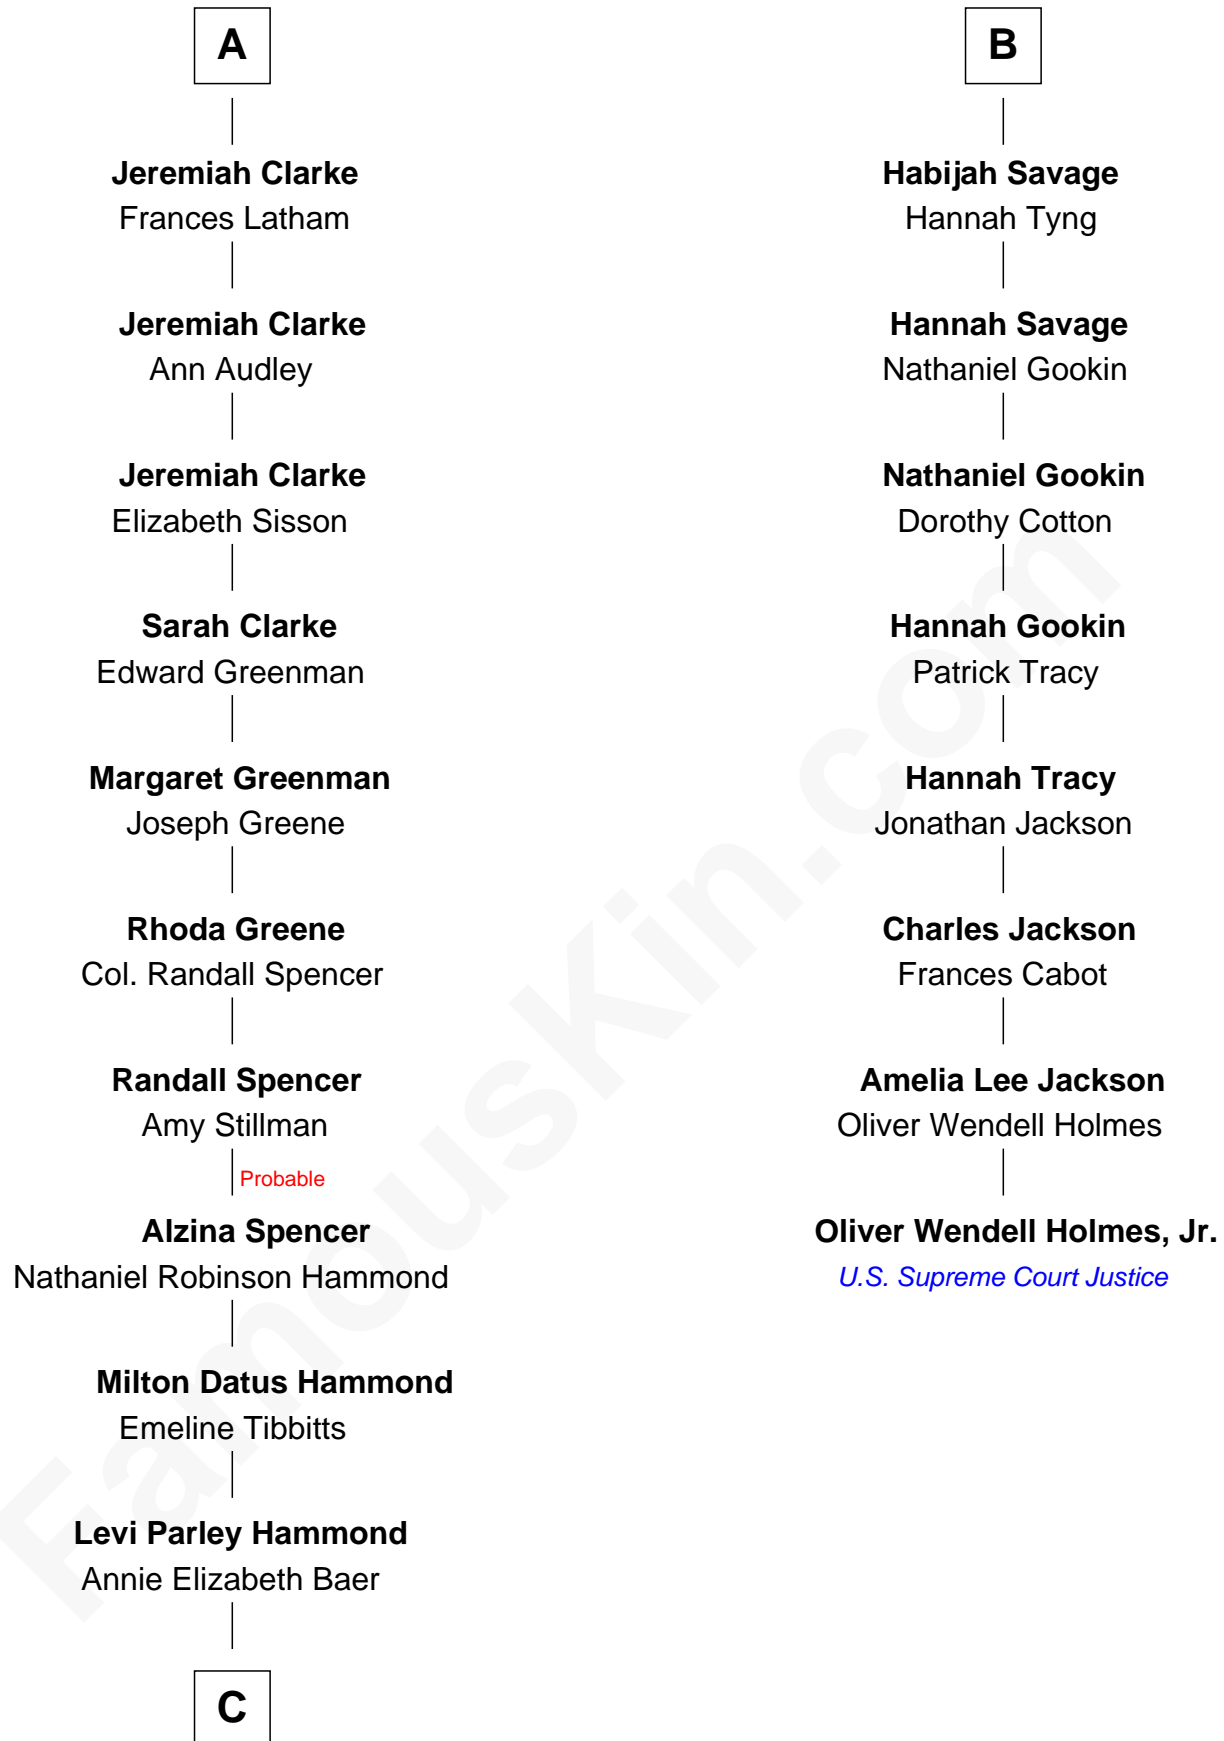

# FamousKin.com Relationship Chart of

**Amy Adams**  
*Movie Actress*

14th cousin 6 times removed of

**Oliver Wendell Holmes, Jr.**  
*U.S. Supreme Court Justice*

**Sir Thomas Blount**  
Margaret de Gresley

**Sanchia Blount**  
Edward Langford

**Alice Langford**  
John Stradling

**Anne Stradling**  
Sir John Danvers

**Anne Danvers**  
Thomas Lovett

**Elizabeth Lovett**  
Anthony Cave

**Mary Cave**  
Sir Jerome Weston

**Mary Weston**  
William Clerke

**A**

**Sir Thomas Blount**  
Agnes Hawley

**Anne Blount**  
William Marbury

**Robert Marbury**  
Katherine Williamson

**William Marbury**  
Agnes Lenton

**Rev. Francis Marbury**  
Bridget Dryden

**Anne Marbury**  
William Hutchinson

**Faith Hutchinson**  
Thomas Savage

**B**

**C**

—  
**Grant Levi Hammond**

Rita Otterbeck

—  
**Colleen Hammond**

Joseph Hugh Hicken