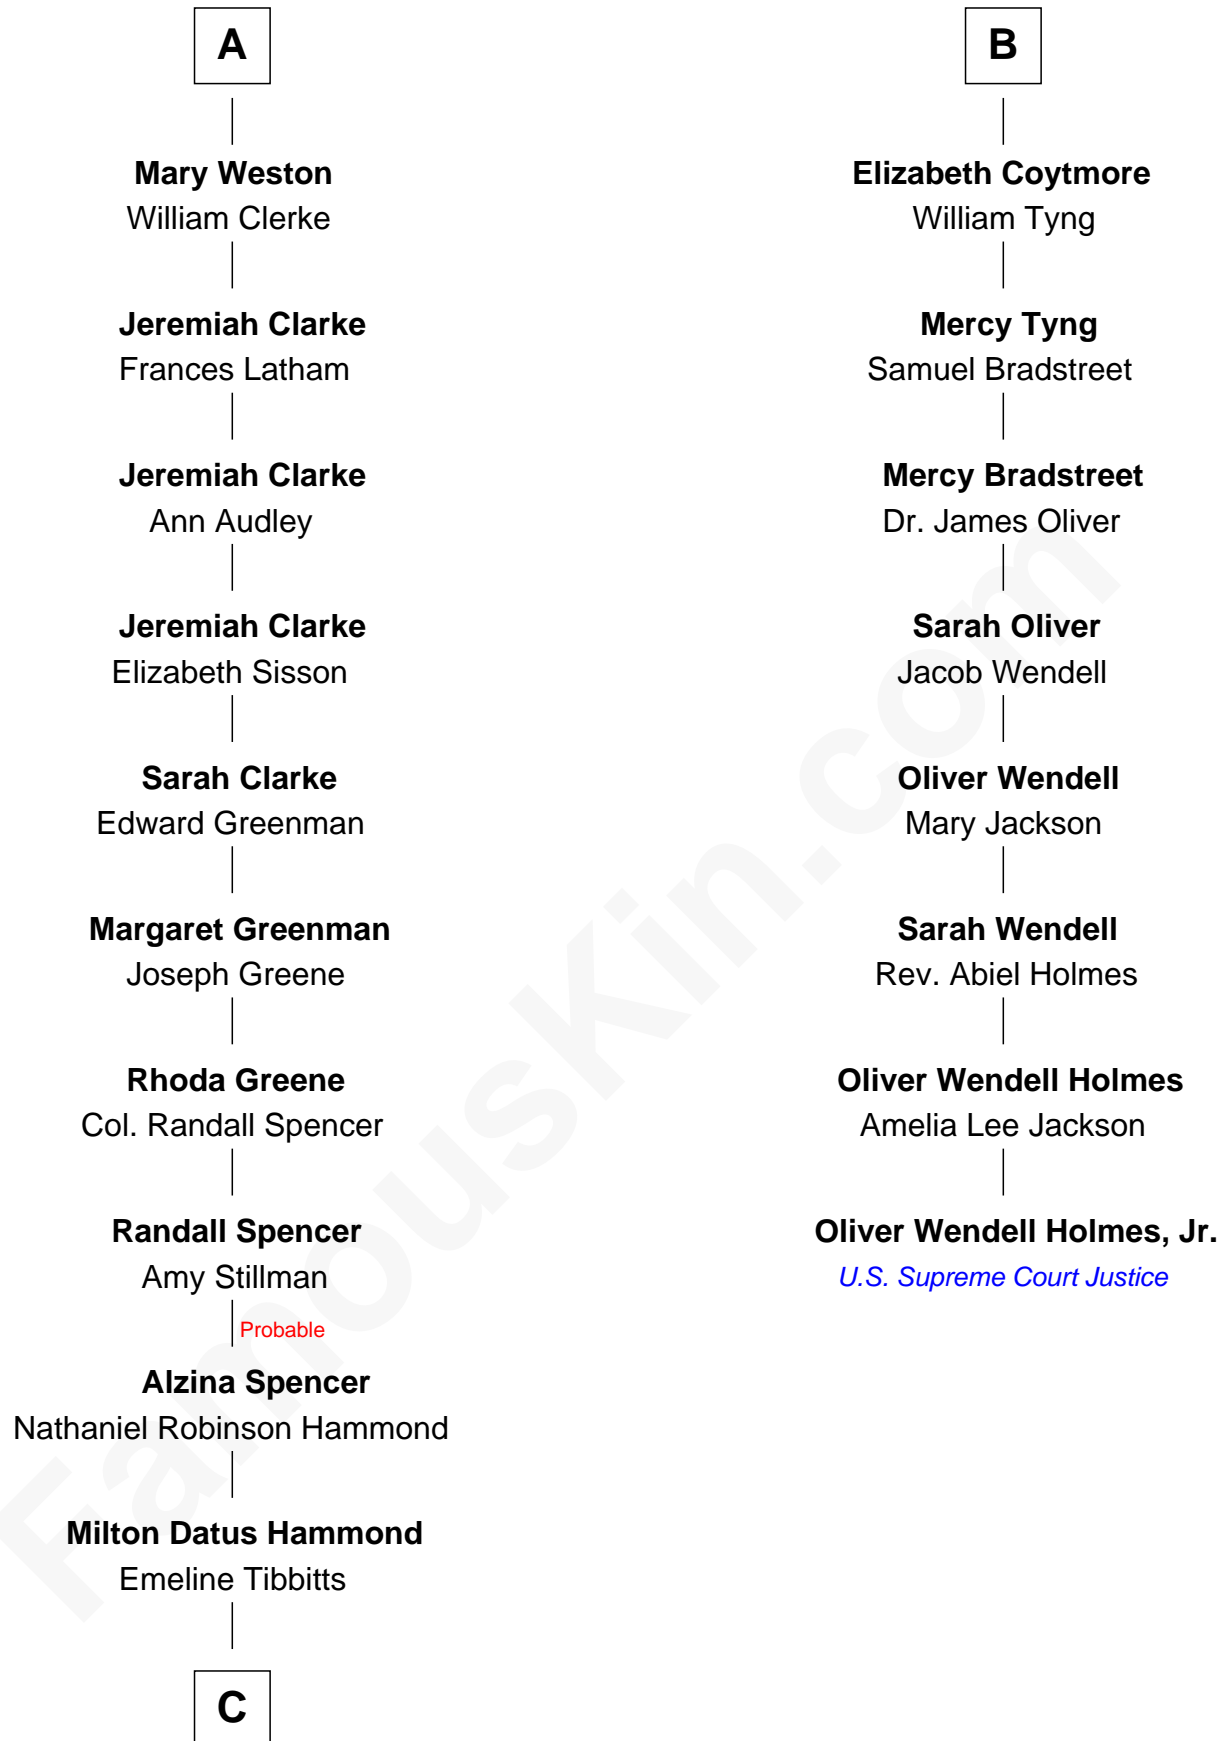

# FamousKin.com Relationship Chart of

**Amy Adams**  
*Movie Actress*

14th cousin 7 times removed of

**Oliver Wendell Holmes, Jr.**  
*U.S. Supreme Court Justice*

**Sir William Stradling**  
Isabel St. Barbe

**Sir John Stradling**  
Joan Dauntsey

**Edmund Stradling**  
Elizabeth Arundell

**John Stradling**  
Alice Langford

**Anne Stradling**  
Sir John Danvers

**Anne Danvers**  
Thomas Lovett

**Elizabeth Lovett**  
Anthony Cave

**Mary Cave**  
Sir Jerome Weston

**A**

**Sir Edward Stradling**  
Jane Beaufort

**Sir Henry Stradling**  
Elizabeth Herbert

**Thomas Stradling**  
Janet Mathew

**Jane Stradling**  
Sir William Griffith

**Dorothy Griffith**  
William Williams

**Jane Williams**  
William Coytmore

**Rowland Coytmore**  
Katherine Myles

**B**

**C**

—  
**Levi Parley Hammond**

Annie Elizabeth Baer

—  
**Grant Levi Hammond**

Rita Otterbeck