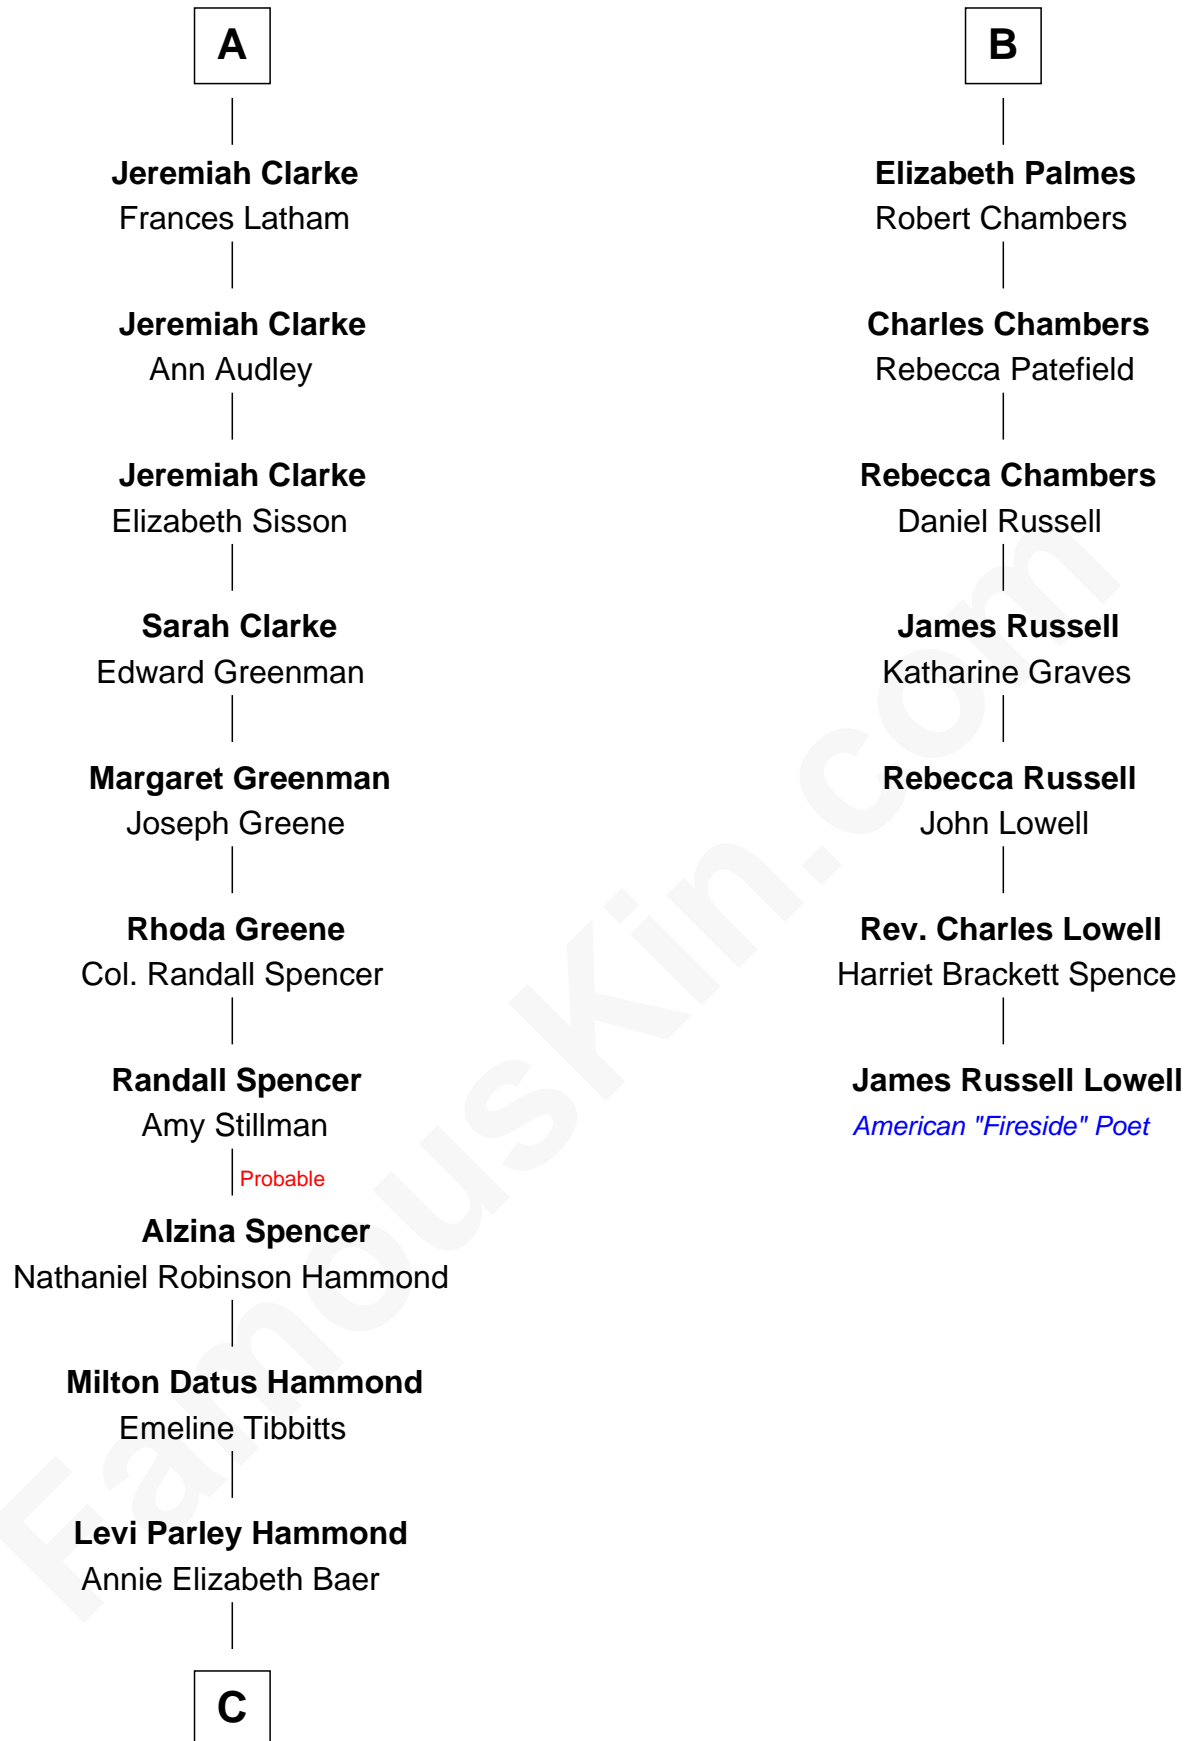

FamousKin.com Relationship Chart of

Amy Adams
Movie Actress

13th cousin 7 times removed of

James Russell Lowell
American "Fireside" Poet

C

—
Grant Levi Hammond

Rita Otterbeck

—
Colleen Hammond

Joseph Hugh Hicken

—
Kathryn Hicken

Richard Kent Adams

—
Amy Adams

Movie Actress

FamousKin.com