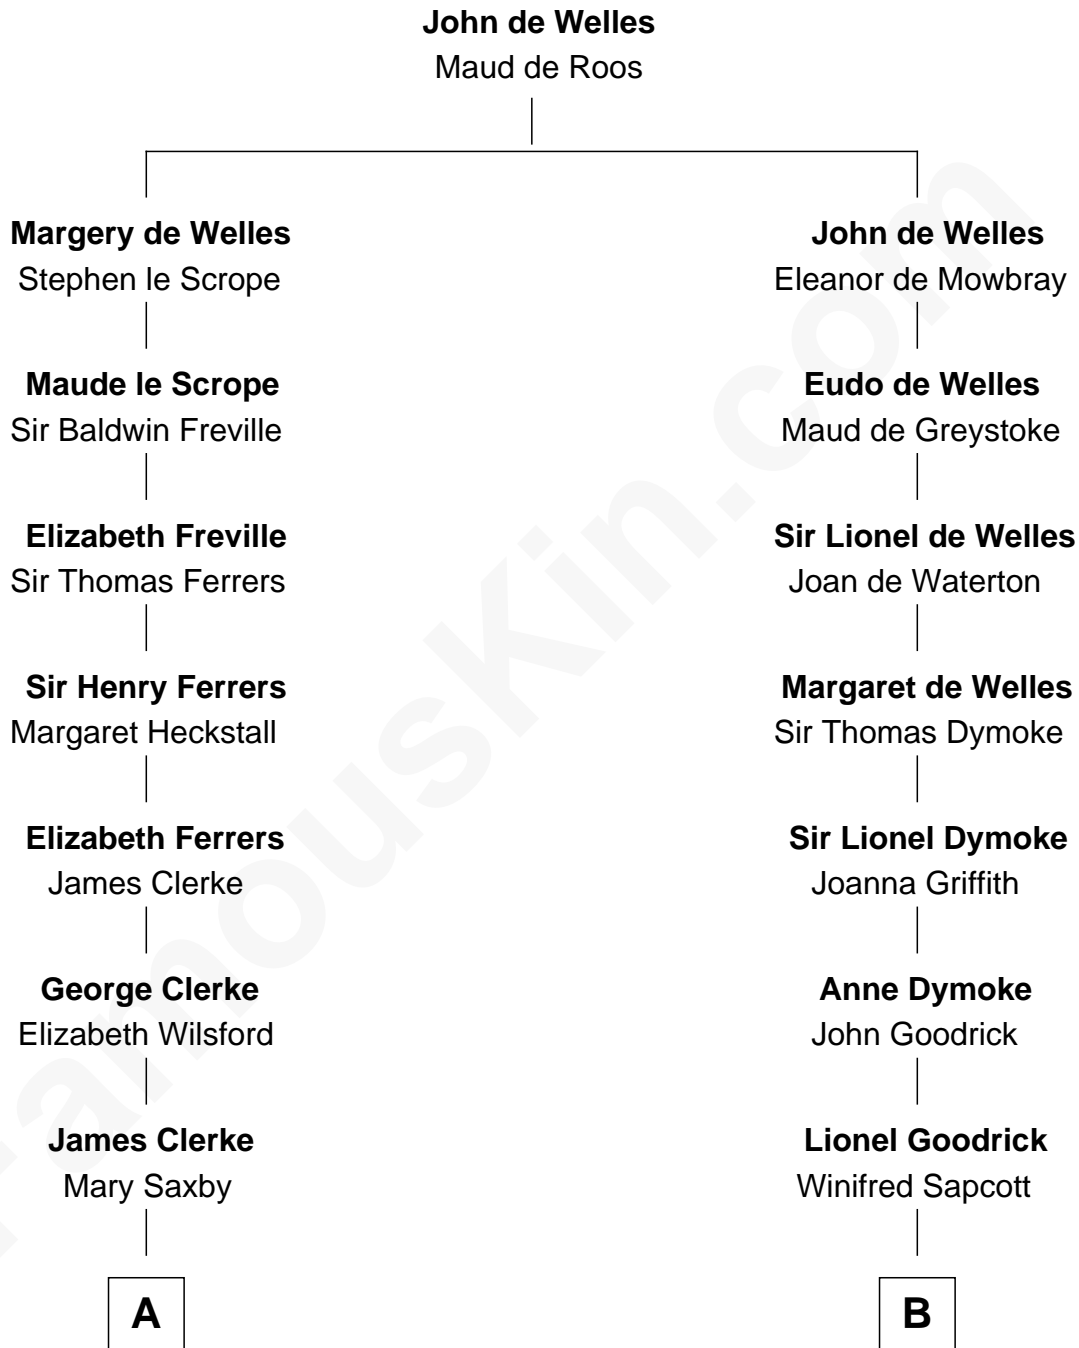

# FamousKin.com Relationship Chart of

**Amy Adams**  
*Movie Actress*

15th cousin 6 times removed of

**Ichabod Goodwin**  
*27th Governor of New Hampshire*

**C**

—  
**Levi Parley Hammond**

Annie Elizabeth Baer

—  
**Grant Levi Hammond**

Rita Otterbeck

—  
**Colleen Hammond**

Joseph Hugh Hicken

—  
**Kathryn Hicken**

Richard Kent Adams

—  
**Amy Adams**

*Movie Actress*