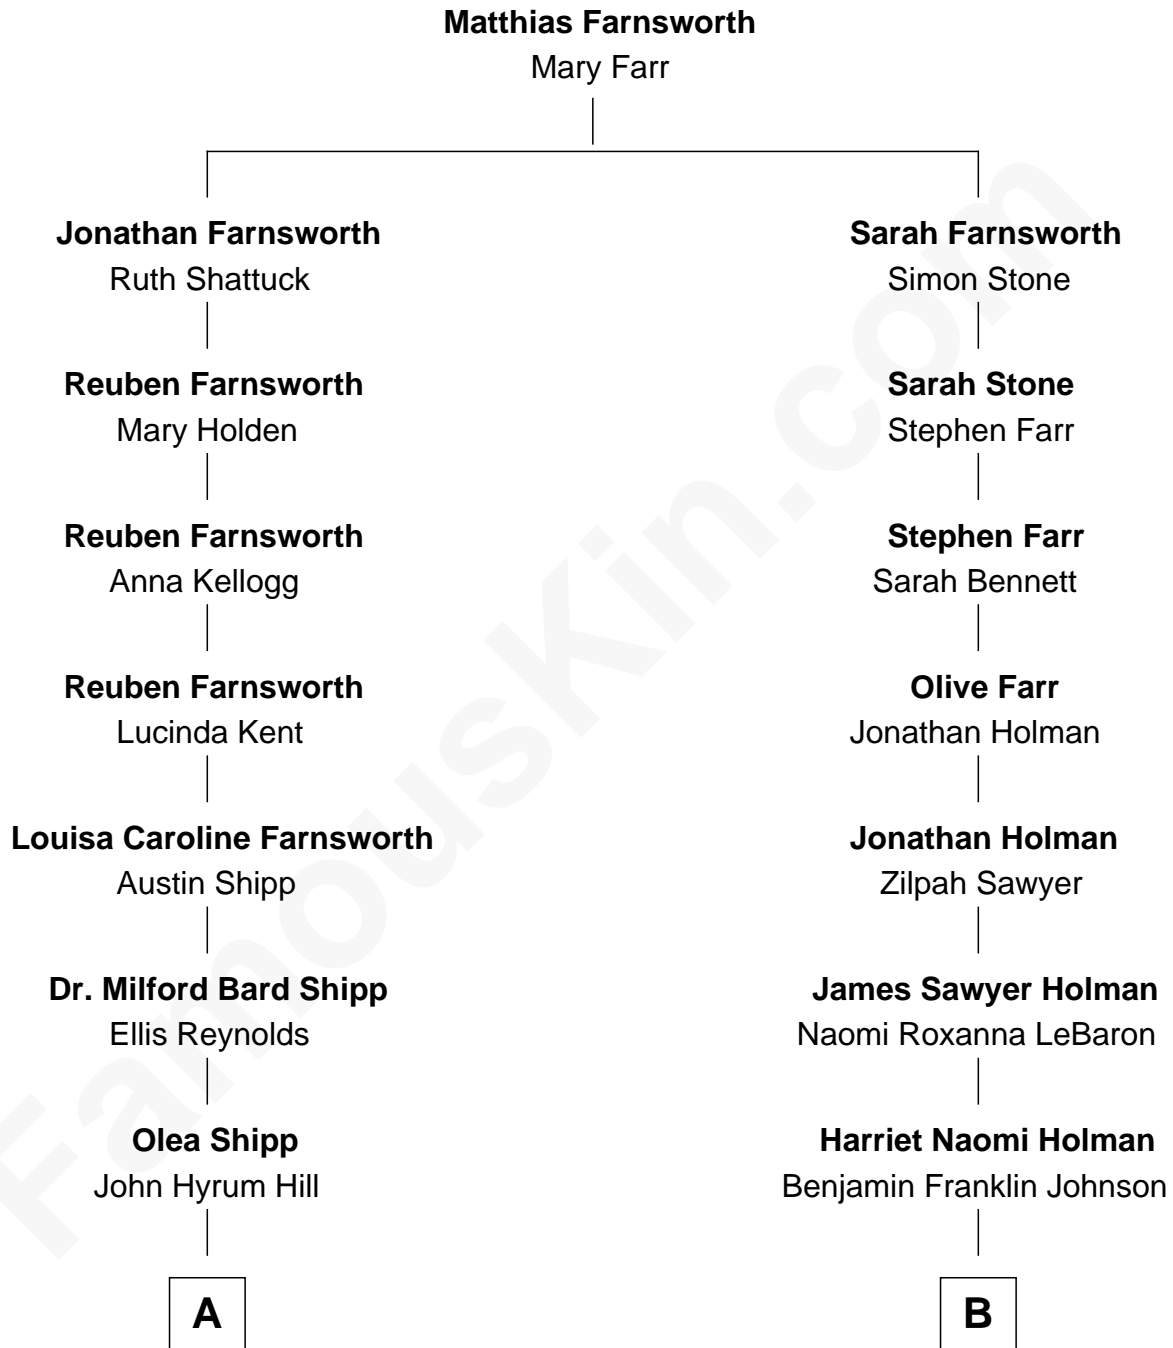

FamousKin.com Relationship Chart of

Amy Adams
Movie Actress

9th cousin 2 times removed of

Elizabeth Smart

Founder of Elizabeth Smart Foundation

A

Olea Lorraine Hill
Frank Ralph Adams

Richard Kent Adams
Kathryn Hicken

Amy Adams
Movie Actress

B

Seth Jedidiah Johnson
Polly Elizabeth Richmond

Genevieve Johnson
Archibald Newel Pettit

Genevieve Pettit
Myron LeGrande Francom

Lois Ann Francom
Edward Sharp Smart

Elizabeth Smart
Child Safety Activist