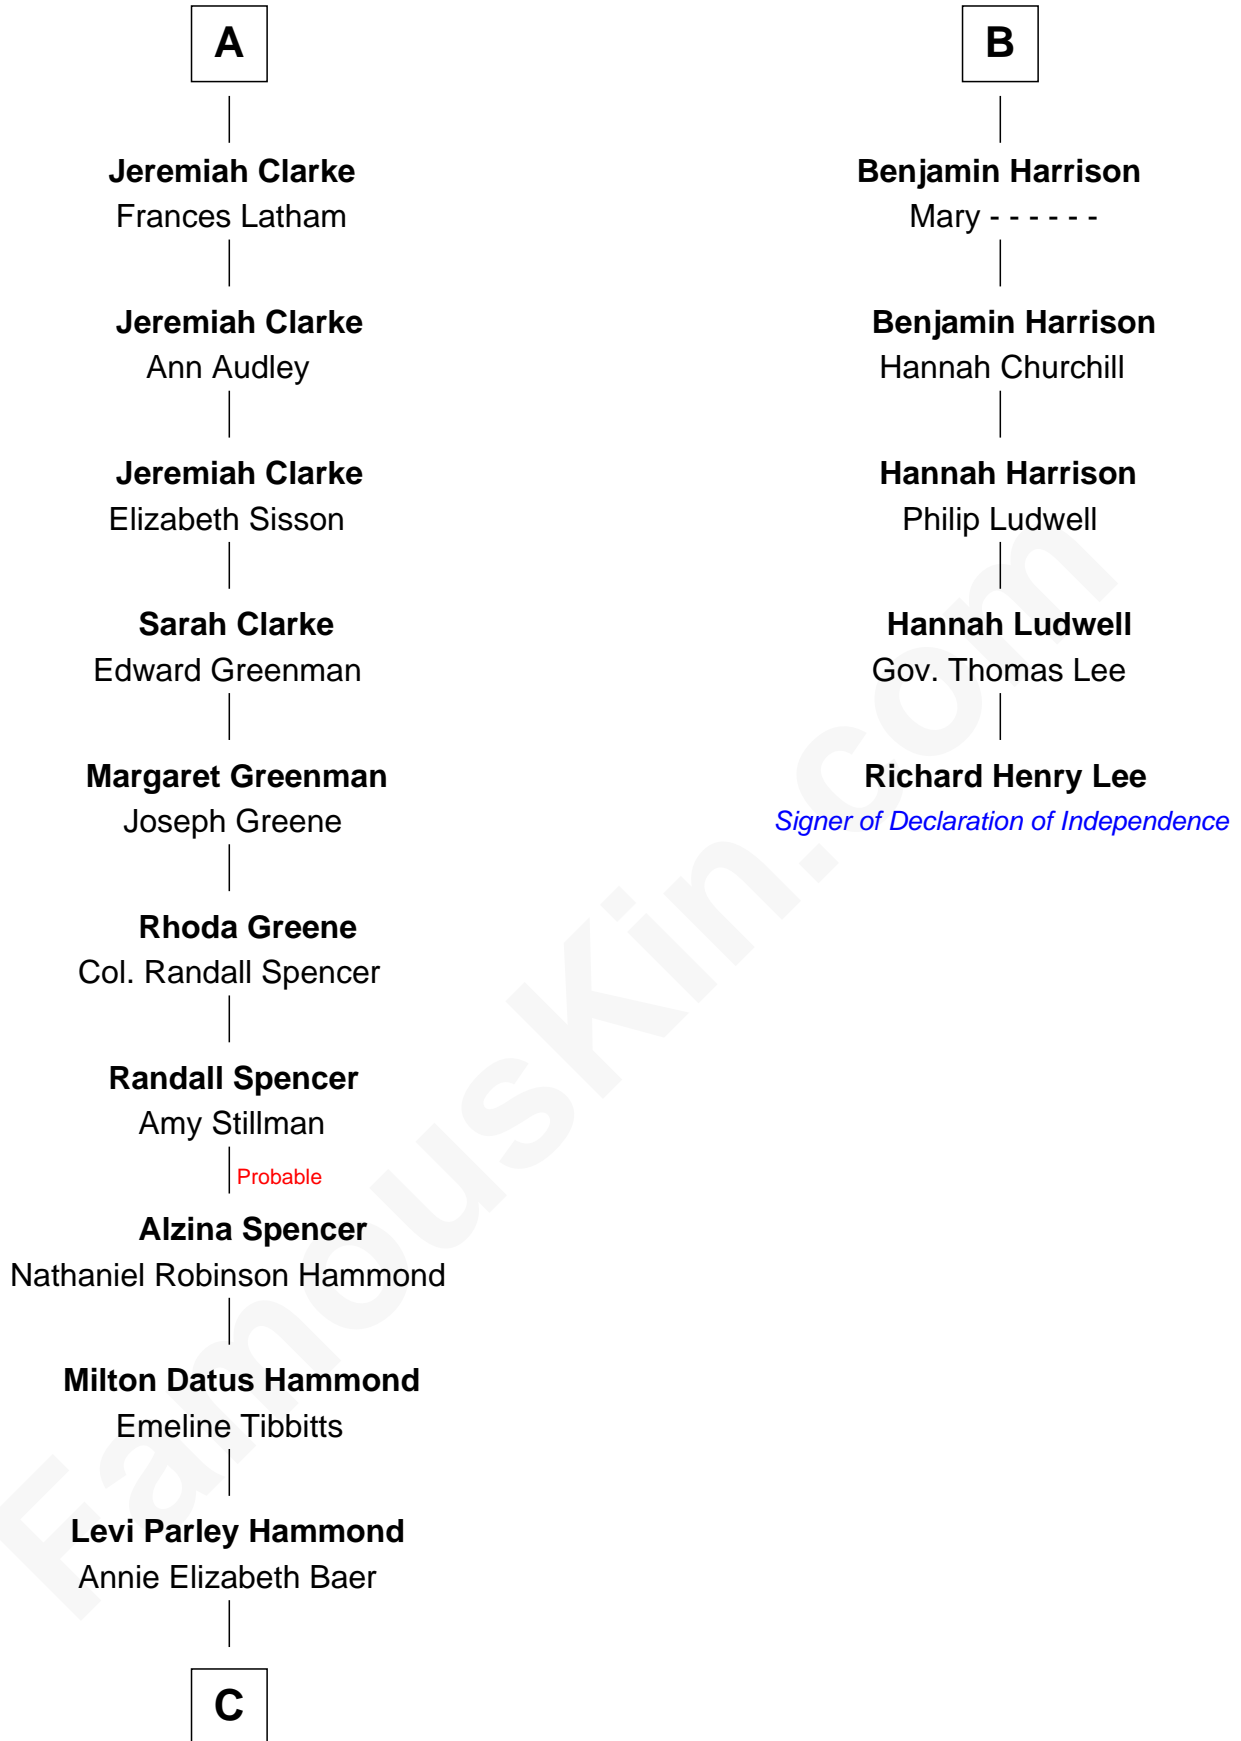

FamousKin.com Relationship Chart of

Amy Adams
Movie Actress

11th cousin 9 times removed of

Richard Henry Lee

Signer of the Declaration of Independence

Stephen le Scrope
Margery de Welles

Maude le Scrope
Sir Baldwin Freville

Elizabeth le Scrope
Sir Henry le Scrope

Margaret Scrope
John Bernard

John Bernard
Margaret Daundelyn

John Bernard
Cecily Muscote

Francis Bernard
Alice Hazlewood

Elizabeth Bernard
Thomas Harrison

Probable

B