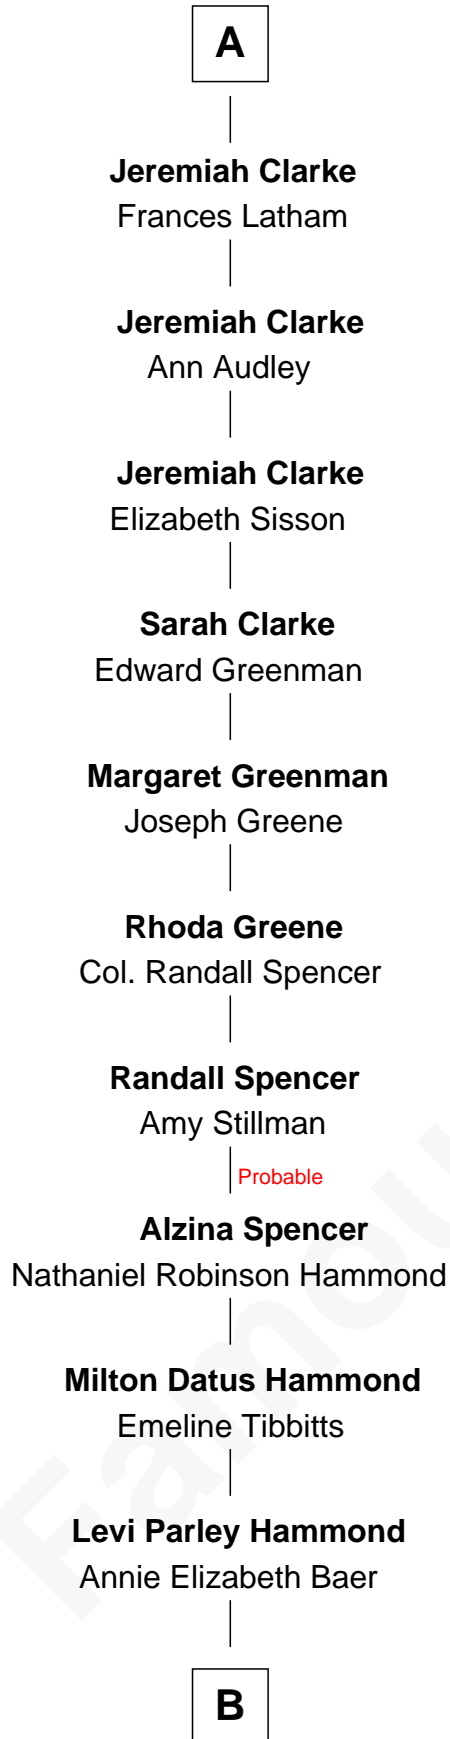

FamousKin.com Relationship Chart of

Amy Adams
Movie Actress

3rd cousin 17 times removed of

Anne Boleyn
2nd Wife of King Henry VIII

B

—
Grant Levi Hammond

Rita Otterbeck

—
Colleen Hammond

Joseph Hugh Hicken

—
Kathryn Hicken

Richard Kent Adams

—
Amy Adams

Movie Actress