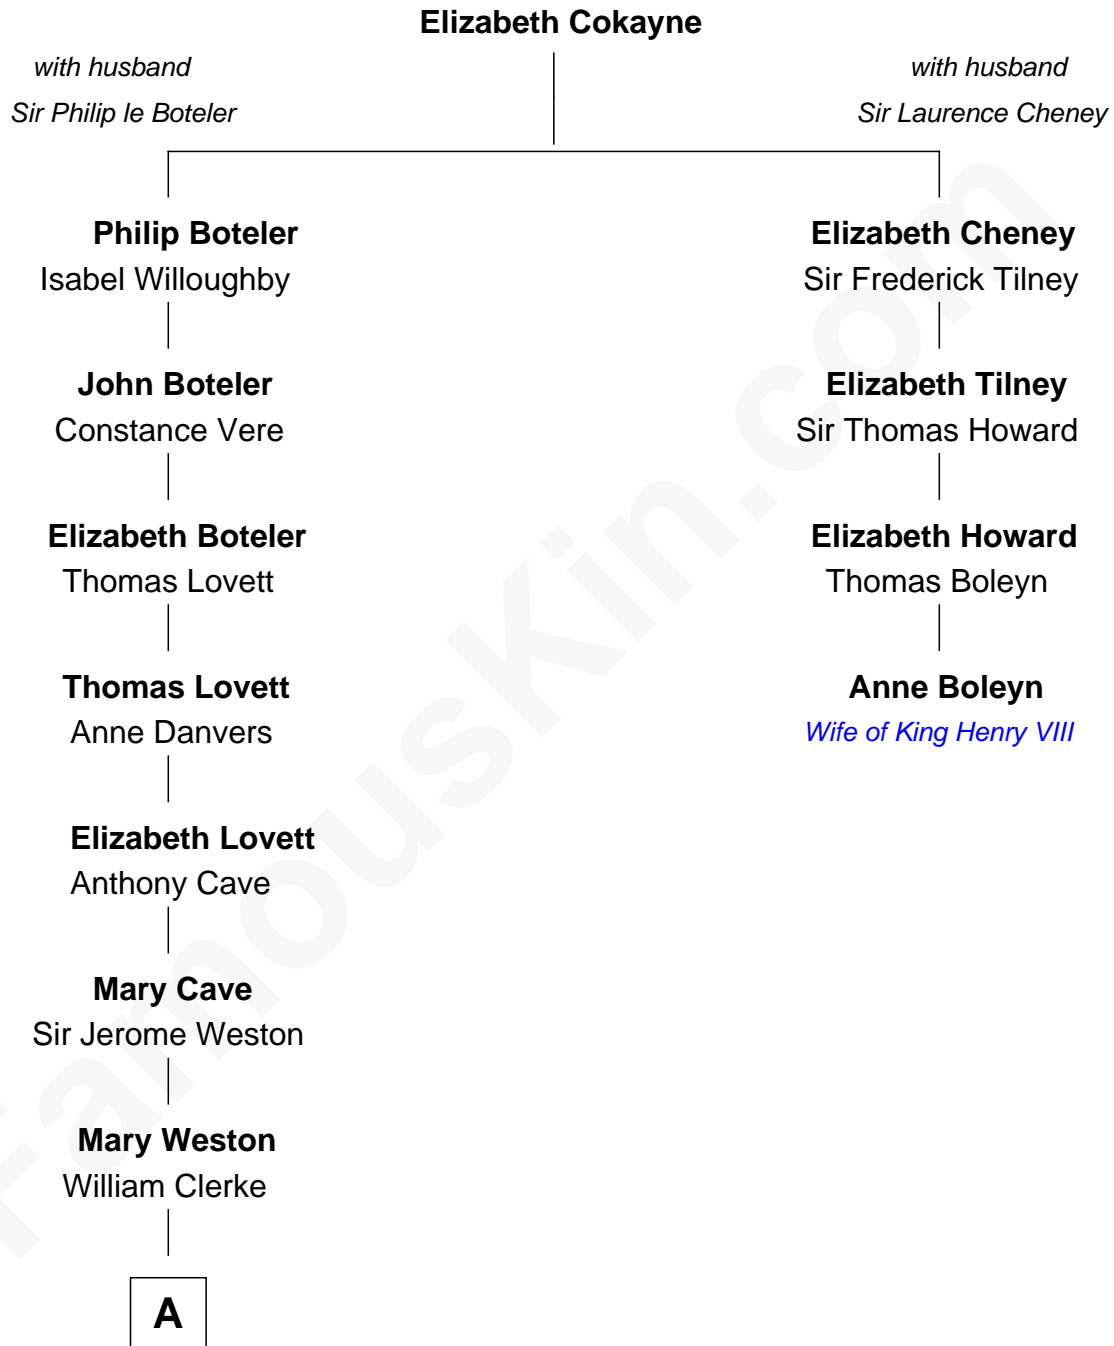

FamousKin.com Relationship Chart of

Amy Adams
Movie Actress

3rd cousin 17 times removed of

Anne Boleyn
2nd Wife of King Henry VIII

B

—
Grant Levi Hammond

Rita Otterbeck

—
Colleen Hammond

Joseph Hugh Hicken

—
Kathryn Hicken

Richard Kent Adams

—
Amy Adams

Movie Actress