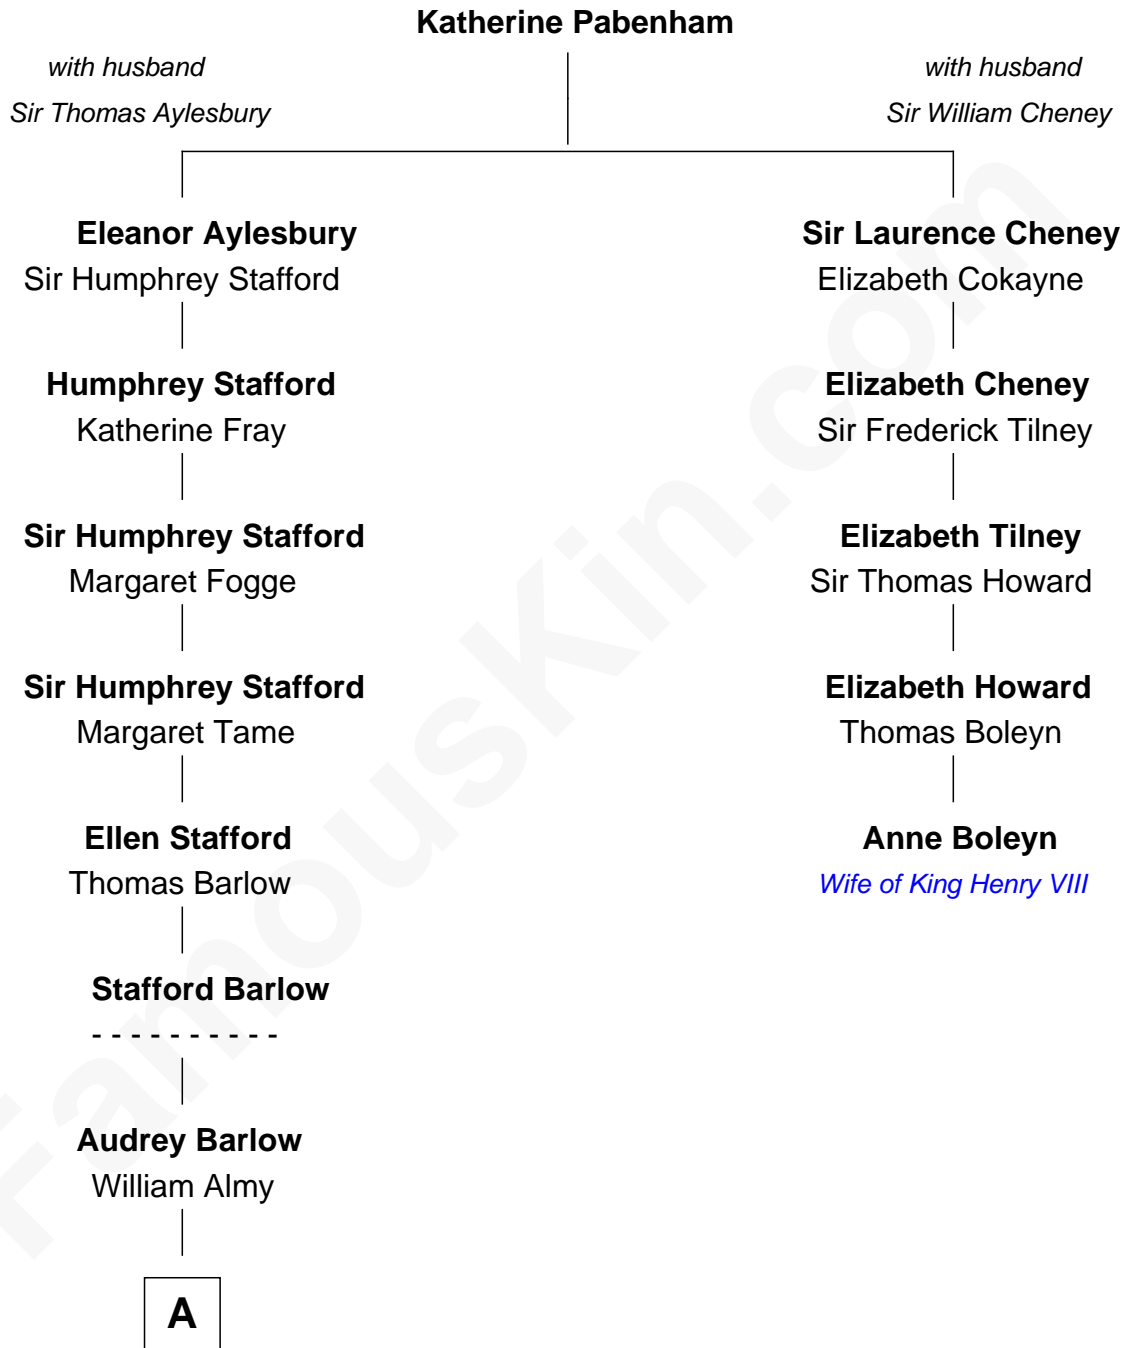

FamousKin.com Relationship Chart of

Amy Adams
Movie Actress

4th cousin 15 times removed of

Anne Boleyn
2nd Wife of King Henry VIII

B

—
Colleen Hammond
Joseph Hugh Hicken

—
Kathryn Hicken
Richard Kent Adams

—
Amy Adams
Movie Actress

FamousKin.com